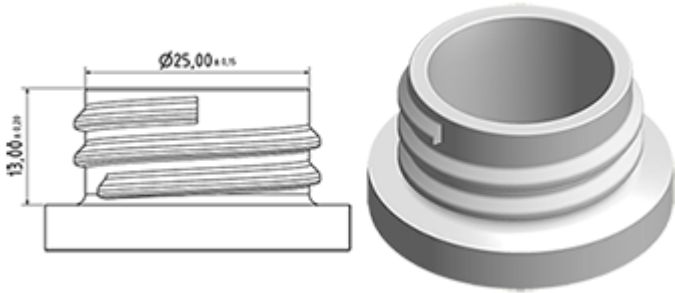

Hinged cap provided with an outlet of reduced diameter to 1,7 mm.

General Information

- Ordering numbers : ZELLER PPBS005BLA
- Weight : 5.00 gr
- Color : white
- Dimensions : diameter 31 mm / height 24 mm

Neck : 28/400

Standard packaging :

- 2300 pcs per box
- Dimensions : 77 x 38 x 24 cm
- Gross weight : 11.60 Kg

Photo

Material

Pos	description	Material
1	Cap	PEBD