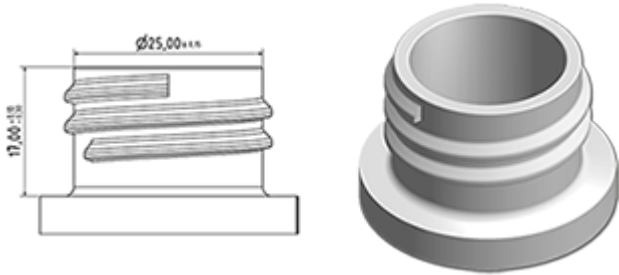

Hinged cap provided with an outlet of reduced diameter to 3 mm.

**General Information**

- Ordering numbers : ZELLEAIPPBH005BLA
- Weight : 5.00 gr
- Color : white
- Dimensions : diameter 32 mm / height 24 mm

**Neck : 28/410**

**Photo**

**Standard packaging :**

- 2100 pcs per box
- Dimensions : 60 x 40 x 31 cm
- Gross weight : 11.28 Kg

**Material**

Pos	description	Material
1	Cap	PEBD