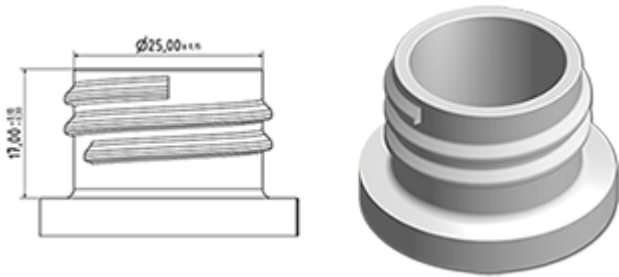

Hinged cap provided with an outlet of reduced diameter to 3 mm.

**General Information**

- Ordering numbers : ZELLEAIPPBH005BLA
- Weight : 5.00 gr
- Color : white
- Dimensions : diameter 32 mm / height 24 mm

**Neck : 28/410**

**Photo**

**Standard packaging :**

- 2100 pcs per box
- Dimensions : 60 x 40 x 31 cm
- Gross weight : 11.28 Kg

**Material**

Pos	description	Material
1	Cap	PEBD