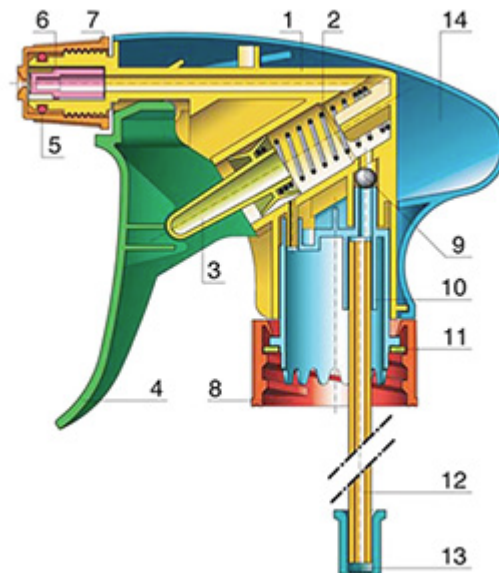

The Vella trigger-sprayer is a versatile, robust, all-purpose sprayer with a 1.3 ml output. The Vella sprayer is designed with user comfort in mind, with a rounded, ergonomic body style and a wide trigger shape. The trigger has a textured surface to help grip with wet or gloved hands. With its solid construction, the Vella is suitable for a wide range of uses including consumer and professional products, janitorial spraying and home and garden use. It is a « shipper » sprayer, suitable for fitting onto full bottles of product. The nozzle is fully adjustable from a fine mist to a direct jet. A diptube filter is fitted as standard. A foamer nozzle is also available.

**General Information**

- Ordering numbers : VELLA BS260NOI
- Spraying capacity : 1.3 ml
- Weight : 35.00 gr
- Color :
- Tube length : 260 mm

**Neck : 28/400**

**Standard packaging :**

- 400 pcs per box
- Dimensions : 57 x 39 x 55 cm
- Gross weight : 15.25 Kg

**Photo**

**Exploded View**

Pos	description	Material
1	Body	PP
2	Spring	st. steel 304
3	Valve	PP
4	Trigger	PP
5	O-ring	NBR
6	Valve	POM
7	Nozzle	PP
8	Ring	PP
9	Ball	st. steel 304
10	Connection	PP
11	Seal	PP/EPE
12	Tube	PE
13	Filter	PP
14	Body	PP