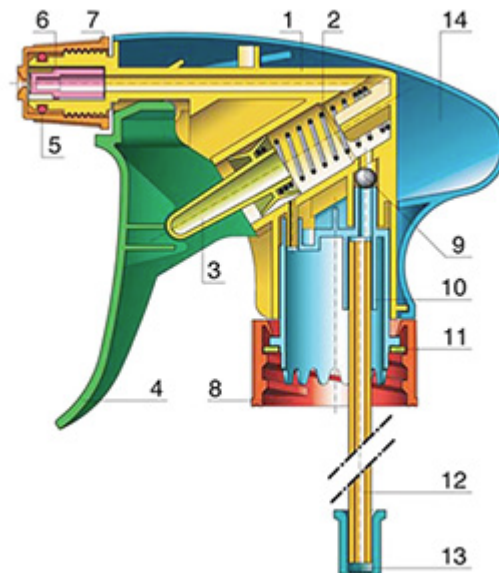

The Vella trigger-sprayer is a versatile, robust, all-purpose sprayer with a 1.3 ml output. The Vella sprayer is designed with user comfort in mind, with a rounded, ergonomic body style and a wide trigger shape. The trigger has a textured surface to help grip with wet or gloved hands. With its solid construction, the Vella is suitable for a wide range of uses including consumer and professional products, janitorial spraying and home and garden use. It is a « shipper » sprayer, suitable for fitting onto full bottles of product. The nozzle is fully adjustable from a fine mist to a direct jet. A diptube filter is fitted as standard. A foamer nozzle is also available.

General Information

- Ordering numbers : VELLA BS260NOI
- Spraying capacity : 1.3 ml
- Weight : 35.00 gr
- Color :
- Tube length : 260 mm

Neck : 28/400

Standard packaging :

- 400 pcs per box
- Dimensions : 57 x 39 x 55 cm
- Gross weight : 15.25 Kg

Photo

Exploded View

Pos	description	Material
1	Body	PP
2	Spring	st. steel 304
3	Valve	PP
4	Trigger	PP
5	O-ring	NBR
6	Valve	POM
7	Nozzle	PP
8	Ring	PP
9	Ball	st. steel 304
10	Connection	PP
11	Seal	PP/EPE
12	Tube	PE
13	Filter	PP
14	Body	PP