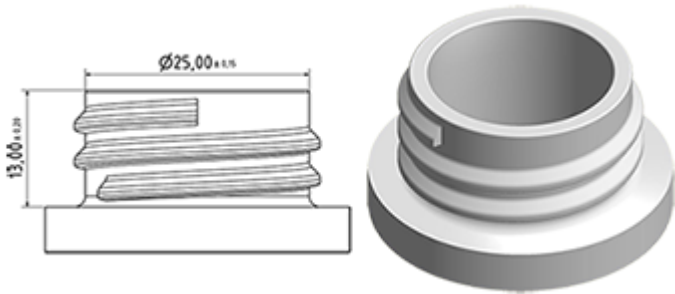

The Vella trigger-sprayer is a versatile, robust, all-purpose sprayer with a 1.3 ml output. The Vella sprayer is designed with user comfort in mind, with a rounded, ergonomic body style and a wide trigger shape. The trigger has a textured surface to help grip with wet or gloved hands. With its solid construction, the Vella is suitable for a wide range of uses including consumer and professional products, janitorial spraying and home and garden use. It is a « shipper » sprayer, suitable for fitting onto full bottles of product. The nozzle is fully adjustable from a fine mist to a direct jet. A diptube filter is fitted as standard. A foamer nozzle is also available.

**General Information**

- Ordering numbers : VELLA BS260NOI
- Spraying capacity : 1.3 ml
- Weight : 35.00 gr
- Color :
- Tube length : 260 mm

**Neck : 28/400**

**Standard packaging :**

- 400 pcs per box
- Dimensions : 57 x 39 x 55 cm
- Gross weight : 15.25 Kg

**Photo**

**Exploded View**

Pos	description	Material
1	Body	PP
2	Spring	st. steel 304
3	Valve	PP
4	Trigger	PP
5	O-ring	NBR
6	Valve	POM
7	Nozzle	PP
8	Ring	PP
9	Ball	st. steel 304
10	Connection	PP
11	Seal	PP/EPE
12	Tube	PE
13	Filter	PP
14	Body	PP