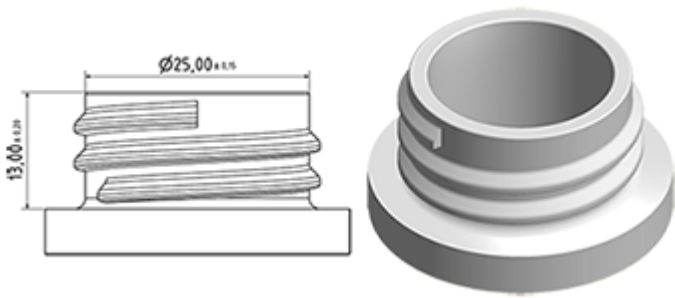

The Vella trigger-sprayer is a versatile, robust, all-purpose sprayer with a 1.3 ml output. The Vella sprayer is designed with user comfort in mind, with a rounded, ergonomic body style and a wide trigger shape. The trigger has a textured surface to help grip with wet or gloved hands. With its solid construction, the Vella is suitable for a wide range of uses including consumer and professional products, janitorial spraying and home and garden use. It is a « shipper » sprayer, suitable for fitting onto full bottles of product. The nozzle is fully adjustable from a fine mist to a direct jet. A diptube filter is fitted as standard. A foamer nozzle is also available.

General Information

- Ordering numbers : VELLA BS260NOI
- Spraying capacity : 1.3 ml
- Weight : 35.00 gr
- Color :
- Tube length : 260 mm

Neck : 28/400

Standard packaging :

- 400 pcs per box
- Dimensions : 57 x 39 x 55 cm
- Gross weight : 15.25 Kg