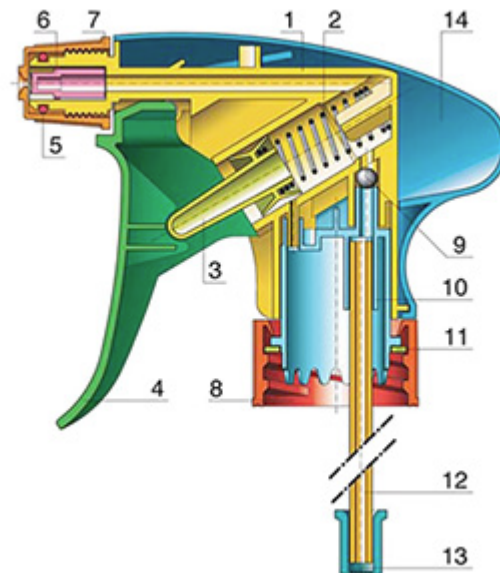

The Vella trigger-sprayer is a versatile, robust, all-purpose sprayer with a 1.3 ml output. The Vella sprayer is designed with user comfort in mind, with a rounded, ergonomic body style and a wide trigger shape. The trigger has a textured surface to help grip with wet or gloved hands. With its solid construction, the Vella is suitable for a wide range of uses including consumer and professional products, janitorial spraying and home and garden use. It is a « shipper » sprayer, suitable for fitting onto full bottles of product. The nozzle is fully adjustable from a fine mist to a direct jet. A diptube filter is fitted as standard. A foamer nozzle is also available.

General Information

- Ordering numbers : VELLA BS260NOI
- Spraying capacity : 1.3 ml
- Weight : 35.00 gr
- Color :
- Tube length : 260 mm

Neck : 28/400

Photo

Standard packaging :

- 400 pcs per box
- Dimensions : 57 x 39 x 55 cm
- Gross weight : 15.25 Kg

Exploded View

Pos	description	Material
1	Body	PP
2	Spring	st. steel 304
3	Valve	PP
4	Trigger	PP
5	O-ring	NBR
6	Valve	POM
7	Nozzle	PP
8	Ring	PP
9	Ball	st. steel 304
10	Connection	PP
11	Seal	PP/EPE
12	Tube	PE
13	Filter	PP
14	Body	PP