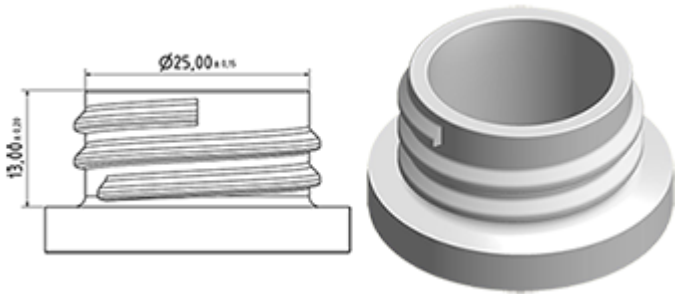

The Vella trigger-sprayer is a versatile, robust, all-purpose sprayer with a 1.3 ml output. The Vella sprayer is designed with user comfort in mind, with a rounded, ergonomic body style and a wide trigger shape. The trigger has a textured surface to help grip with wet or gloved hands. With its solid construction, the Vella is suitable for a wide range of uses including consumer and professional products, janitorial spraying and home and garden use. It is a « shipper » sprayer, suitable for fitting onto full bottles of product. The nozzle is fully adjustable from a fine mist to a direct jet. A diptube filter is fitted as standard. A foamer nozzle is also available.

General Information

- Ordering numbers : VELLA BS260NOI
- Spraying capacity : 1.3 ml
- Weight : 35.00 gr
- Color :
- Tube length : 260 mm

Neck : 28/400

Photo

Standard packaging :

- 400 pcs per box
- Dimensions : 57 x 39 x 55 cm
- Gross weight : 15.25 Kg

Exploded View

Pos	description	Material
1	Body	PP
2	Spring	st. steel 304
3	Valve	PP
4	Trigger	PP
5	O-ring	NBR
6	Valve	POM
7	Nozzle	PP
8	Ring	PP
9	Ball	st. steel 304
10	Connection	PP
11	Seal	PP/EPE
12	Tube	PE
13	Filter	PP
14	Body	PP