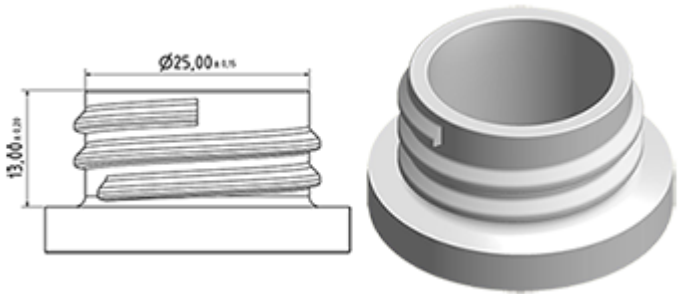

The Vella trigger-sprayer is a versatile, robust, all-purpose sprayer with a 1.3 ml output. The Vella sprayer is designed with user comfort in mind, with a rounded, ergonomic body style and a wide trigger shape. The trigger has a textured surface to help grip with wet or gloved hands. With its solid construction, the Vella is suitable for a wide range of uses including consumer and professional products, janitorial spraying and home and garden use. It is a « shipper » sprayer, suitable for fitting onto full bottles of product. The nozzle is fully adjustable from a fine mist to a direct jet. A diptube filter is fitted as standard. A foamer nozzle is also available.

General Information

- Ordering numbers : VELLA BS260JAUN
- Spraying capacity : 1.3 ml
- Weight : 35.00 gr
- Color :
- Tube length : 260 mm

Neck : 28/400

Standard packaging :

- 400 pcs per box
- Dimensions : 57 x 39 x 55 cm
- Gross weight : 15.25 Kg

Photo

Exploded View

Pos	description	Material
1	Body	PP
2	Spring	st. steel 304
3	Valve	PP
4	Trigger	PP
5	O-ring	NBR
6	Valve	POM
7	Nozzle	PP
8	Ring	PP
9	Ball	st. steel 304
10	Connection	PP
11	Seal	PP/EPE
12	Tube	PE
13	Filter	PP
14	Body	PP