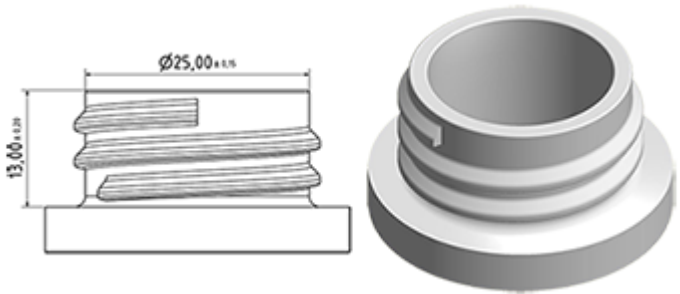

The Vella trigger-sprayer is a versatile, robust, all-purpose sprayer with a 1.3 ml output. The Vella sprayer is designed with user comfort in mind, with a rounded, ergonomic body style and a wide trigger shape. The trigger has a textured surface to help grip with wet or gloved hands. With its solid construction, the Vella is suitable for a wide range of uses including consumer and professional products, janitorial spraying and home and garden use. It is a « shipper » sprayer, suitable for fitting onto full bottles of product. The nozzle is fully adjustable from a fine mist to a direct jet. A diptube filter is fitted as standard. A foamer nozzle is also available.

**General Information**

- Ordering numbers : VELLA BS260JAUN
- Spraying capacity : 1.3 ml
- Weight : 35.00 gr
- Color :
- Tube length : 260 mm

**Neck : 28/400**

**Standard packaging :**

- 400 pcs per box
- Dimensions : 57 x 39 x 55 cm
- Gross weight : 15.25 Kg

**Photo**

**Exploded View**

Pos	description	Material
1	Body	PP
2	Spring	st. steel 304
3	Valve	PP
4	Trigger	PP
5	O-ring	NBR
6	Valve	POM
7	Nozzle	PP
8	Ring	PP
9	Ball	st. steel 304
10	Connection	PP
11	Seal	PP/EPE
12	Tube	PE
13	Filter	PP
14	Body	PP