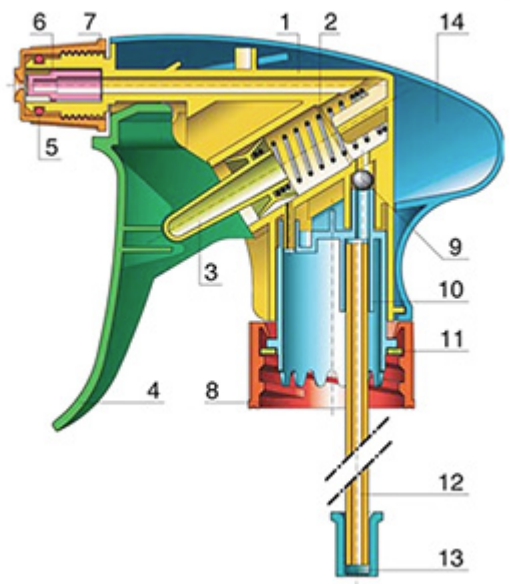

The Vella trigger-sprayer is a versatile, robust, all-purpose sprayer with a 1.3 ml output. The Vella sprayer is designed with user comfort in mind, with a rounded, ergonomic body style and a wide trigger shape. The trigger has a textured surface to help grip with wet or gloved hands. With its solid construction, the Vella is suitable for a wide range of uses including consumer and professional products, janitorial spraying and home and garden use. It is a « shipper » sprayer, suitable for fitting onto full bottles of product. The nozzle is fully adjustable from a fine mist to a direct jet. A diptube filter is fitted as standard. A foamer nozzle is also available.

**General Information**

- Ordering numbers : VELLA BS260JAUN
- Spraying capacity : 1.3 ml
- Weight : 35.00 gr
- Color :
- Tube length : 260 mm

**Neck : 28/400**

**Photo**

**Standard packaging :**

- 400 pcs per box
- Dimensions : 57 x 39 x 55 cm
- Gross weight : 15.25 Kg

**Exploded View**

Pos	description	Material
1	Body	PP
2	Spring	st. steel 304
3	Valve	PP
4	Trigger	PP
5	O-ring	NBR
6	Valve	POM
7	Nozzle	PP
8	Ring	PP
9	Ball	st. steel 304
10	Connection	PP
11	Seal	PP/EPE
12	Tube	PE
13	Filter	PP
14	Body	PP