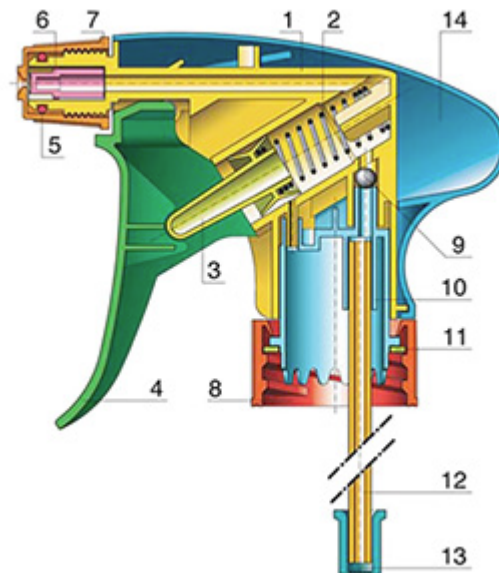

The Vella trigger-sprayer is a versatile, robust, all-purpose sprayer with a 1.3 ml output. The Vella sprayer is designed with user comfort in mind, with a rounded, ergonomic body style and a wide trigger shape. The trigger has a textured surface to help grip with wet or gloved hands. With its solid construction, the Vella is suitable for a wide range of uses including consumer and professional products, janitorial spraying and home and garden use. It is a « shipper » sprayer, suitable for fitting onto full bottles of product. The nozzle is fully adjustable from a fine mist to a direct jet. A diptube filter is fitted as standard. A foamer nozzle is also available.

General Information

- Ordering numbers : VELLA BS260JAUN
- Spraying capacity : 1.3 ml
- Weight : 35.00 gr
- Color :
- Tube length : 260 mm

Neck : 28/400

Photo

Standard packaging :

- 400 pcs per box
- Dimensions : 57 x 39 x 55 cm
- Gross weight : 15.25 Kg

Exploded View

Pos	description	Material
1	Body	PP
2	Spring	st. steel 304
3	Valve	PP
4	Trigger	PP
5	O-ring	NBR
6	Valve	POM
7	Nozzle	PP
8	Ring	PP
9	Ball	st. steel 304
10	Connection	PP
11	Seal	PP/EPE
12	Tube	PE
13	Filter	PP
14	Body	PP