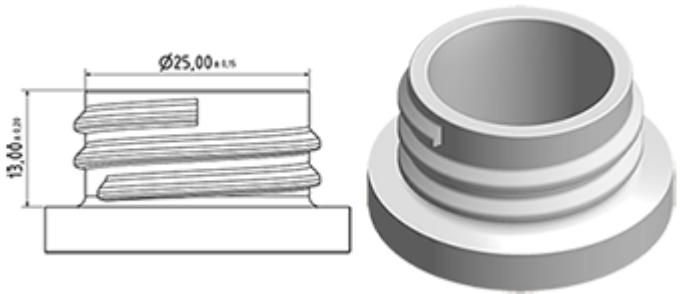

The Vella trigger-sprayer is a versatile, robust, all-purpose sprayer with a 1.3 ml output. The Vella sprayer is designed with user comfort in mind, with a rounded, ergonomic body style and a wide trigger shape. The trigger has a textured surface to help grip with wet or gloved hands. With its solid construction, the Vella is suitable for a wide range of uses including consumer and professional products, janitorial spraying and home and garden use. It is a « shipper » sprayer, suitable for fitting onto full bottles of product. The nozzle is fully adjustable from a fine mist to a direct jet. A diptube filter is fitted as standard. A foamer nozzle is also available.

**General Information**

- Ordering numbers : VELLA BS260JAUN
- Spraying capacity : 1.3 ml
- Weight : 35.00 gr
- Color :
- Tube length : 260 mm

**Neck : 28/400**

**Photo**

**Standard packaging :**

- 400 pcs per box
- Dimensions : 57 x 39 x 55 cm
- Gross weight : 15.25 Kg

**Exploded View**

Pos	description	Material
1	Body	PP
2	Spring	st. steel 304
3	Valve	PP
4	Trigger	PP
5	O-ring	NBR
6	Valve	POM
7	Nozzle	PP
8	Ring	PP
9	Ball	st. steel 304
10	Connection	PP
11	Seal	PP/EPE
12	Tube	PE
13	Filter	PP
14	Body	PP