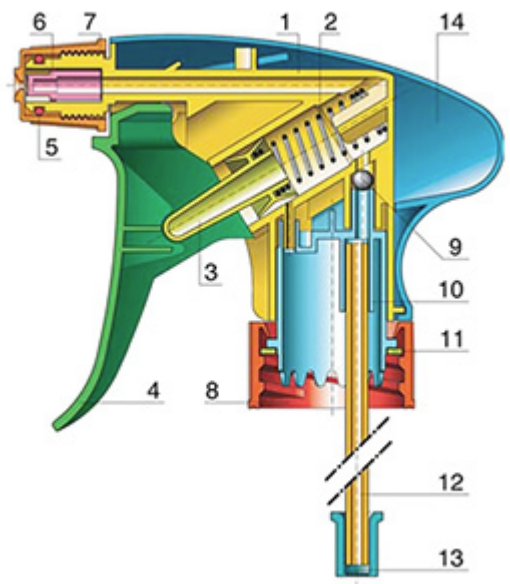

The Vella trigger-sprayer is a versatile, robust, all-purpose sprayer with a 1.3 ml output. The Vella sprayer is designed with user comfort in mind, with a rounded, ergonomic body style and a wide trigger shape. The trigger has a textured surface to help grip with wet or gloved hands. With its solid construction, the Vella is suitable for a wide range of uses including consumer and professional products, janitorial spraying and home and garden use. It is a « shipper » sprayer, suitable for fitting onto full bottles of product. The nozzle is fully adjustable from a fine mist to a direct jet. A diptube filter is fitted as standard. A foamer nozzle is also available.

General Information

- Ordering numbers : VELLA BS260JAUN
- Spraying capacity : 1.3 ml
- Weight : 35.00 gr
- Color :
- Tube length : 260 mm

Neck : 28/400

Standard packaging :

- 400 pcs per box
- Dimensions : 57 x 39 x 55 cm
- Gross weight : 15.25 Kg

Photo

Exploded View

Pos	description	Material
1	Body	PP
2	Spring	st. steel 304
3	Valve	PP
4	Trigger	PP
5	O-ring	NBR
6	Valve	POM
7	Nozzle	PP
8	Ring	PP
9	Ball	st. steel 304
10	Connection	PP
11	Seal	PP/EPE
12	Tube	PE
13	Filter	PP
14	Body	PP