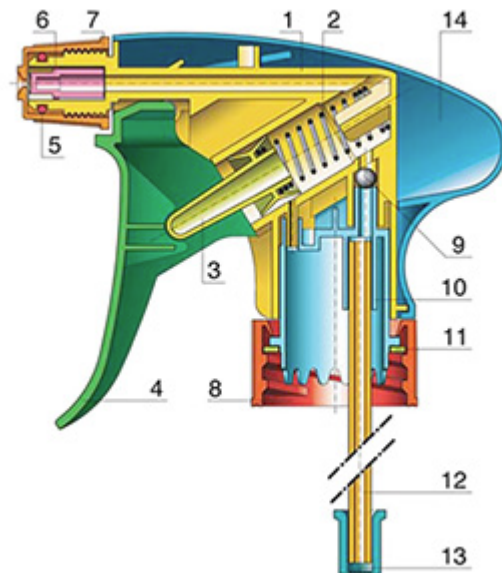

The Vella trigger-sprayer is a versatile, robust, all-purpose sprayer with a 1.3 ml output. The Vella sprayer is designed with user comfort in mind, with a rounded, ergonomic body style and a wide trigger shape. The trigger has a textured surface to help grip with wet or gloved hands. With its solid construction, the Vella is suitable for a wide range of uses including consumer and professional products, janitorial spraying and home and garden use. It is a « shipper » sprayer, suitable for fitting onto full bottles of product. The nozzle is fully adjustable from a fine mist to a direct jet. A diptube filter is fitted as standard. A foamer nozzle is also available.

**General Information**

- Ordering numbers : VELLA BS260JAUN
- Spraying capacity : 1.3 ml
- Weight : 35.00 gr
- Color :
- Tube length : 260 mm

**Neck : 28/400**

**Standard packaging :**

- 400 pcs per box
- Dimensions : 57 x 39 x 55 cm
- Gross weight : 15.25 Kg

**Photo**

**Exploded View**

Pos	description	Material
1	Body	PP
2	Spring	st. steel 304
3	Valve	PP
4	Trigger	PP
5	O-ring	NBR
6	Valve	POM
7	Nozzle	PP
8	Ring	PP
9	Ball	st. steel 304
10	Connection	PP
11	Seal	PP/EPE
12	Tube	PE
13	Filter	PP
14	Body	PP