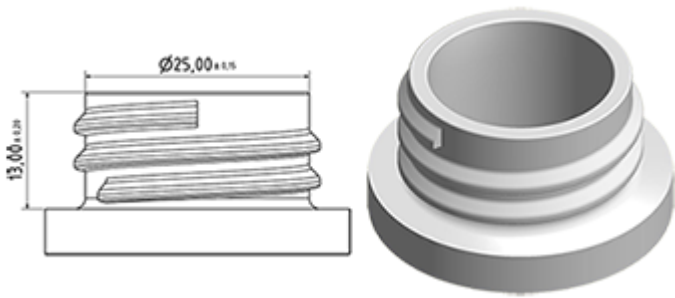

The Vella trigger-sprayer is a versatile, robust, all-purpose sprayer with a 1.3 ml output. The Vella sprayer is designed with user comfort in mind, with a rounded, ergonomic body style and a wide trigger shape. The trigger has a textured surface to help grip with wet or gloved hands. With its solid construction, the Vella is suitable for a wide range of uses including consumer and professional products, janitorial spraying and home and garden use. It is a « shipper » sprayer, suitable for fitting onto full bottles of product. The nozzle is fully adjustable from a fine mist to a direct jet. A diptube filter is fitted as standard. A foamer nozzle is also available.

General Information

- Ordering numbers : VELLA BS260JAUN
- Spraying capacity : 1.3 ml
- Weight : 35.00 gr
- Color :
- Tube length : 260 mm

Neck : 28/400

Photo

Standard packaging :

- 400 pcs per box
- Dimensions : 57 x 39 x 55 cm
- Gross weight : 15.25 Kg

Exploded View

Pos	description	Material
1	Body	PP
2	Spring	st. steel 304
3	Valve	PP
4	Trigger	PP
5	O-ring	NBR
6	Valve	POM
7	Nozzle	PP
8	Ring	PP
9	Ball	st. steel 304
10	Connection	PP
11	Seal	PP/EPE
12	Tube	PE
13	Filter	PP
14	Body	PP