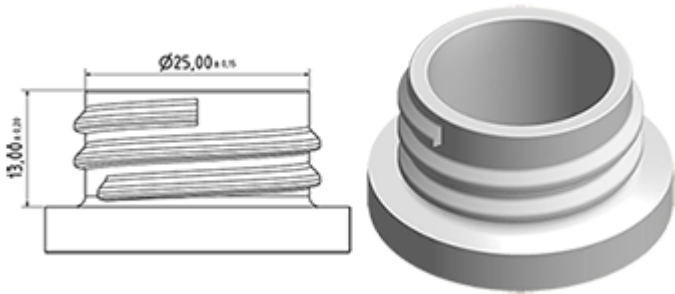

The Vella trigger-sprayer is a versatile, robust, all-purpose sprayer with a 1.3 ml output. The Vella sprayer is designed with user comfort in mind, with a rounded, ergonomic body style and a wide trigger shape. The trigger has a textured surface to help grip with wet or gloved hands. With its solid construction, the Vella is suitable for a wide range of uses including consumer and professional products, janitorial spraying and home and garden use. It is a « shipper » sprayer, suitable for fitting onto full bottles of product. The nozzle is fully adjustable from a fine mist to a direct jet. A diptube filter is fitted as standard. A foamer nozzle is also available.

**General Information** **Photo**

- Ordering numbers : VELLA BS255BVER
- Spraying capacity : 1.3 ml
- Weight : 35.00 gr
- Color :
- Tube length : 255 mm

**Neck : 28/400**

**Standard packaging :**

- 400 pcs per box
- Dimensions : 57 x 39 x 55 cm
- Gross weight : 15.25 Kg

**Exploded View**

Pos	description	Material
1	Body	PP
2	Spring	st. steel 304
3	Valve	PP
4	Trigger	PP
5	O-ring	NBR
6	Valve	POM
7	Nozzle	PP
8	Ring	PP
9	Ball	st. steel 304
10	Connection	PP
11	Seal	PP/EPE
12	Tube	PE
13	Filter	PP
14	Body	PP