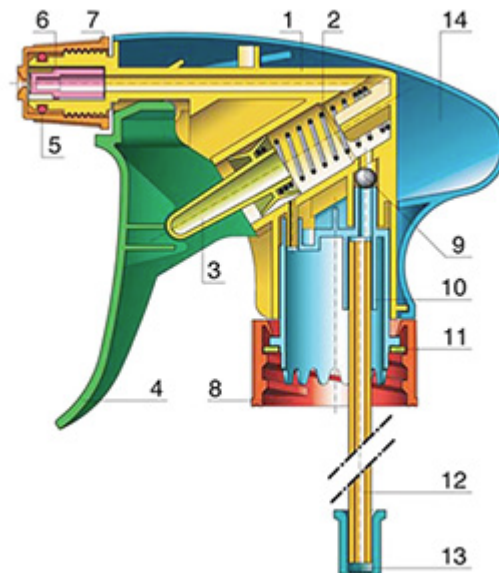

The Vella trigger-sprayer is a versatile, robust, all-purpose sprayer with a 1.3 ml output. The Vella sprayer is designed with user comfort in mind, with a rounded, ergonomic body style and a wide trigger shape. The trigger has a textured surface to help grip with wet or gloved hands. With its solid construction, the Vella is suitable for a wide range of uses including consumer and professional products, janitorial spraying and home and garden use. It is a « shipper » sprayer, suitable for fitting onto full bottles of product. The nozzle is fully adjustable from a fine mist to a direct jet. A diptube filter is fitted as standard. A foamer nozzle is also available.

General Information

- Ordering numbers : VELLA BS255BVER
- Spraying capacity : 1.3 ml
- Weight : 35.00 gr
- Color :
- Tube length : 255 mm

Neck : 28/400

Standard packaging :

- 400 pcs per box
- Dimensions : 57 x 39 x 55 cm
- Gross weight : 15.25 Kg

Photo

Exploded View

Pos	description	Material
1	Body	PP
2	Spring	st. steel 304
3	Valve	PP
4	Trigger	PP
5	O-ring	NBR
6	Valve	POM
7	Nozzle	PP
8	Ring	PP
9	Ball	st. steel 304
10	Connection	PP
11	Seal	PP/EPE
12	Tube	PE
13	Filter	PP
14	Body	PP