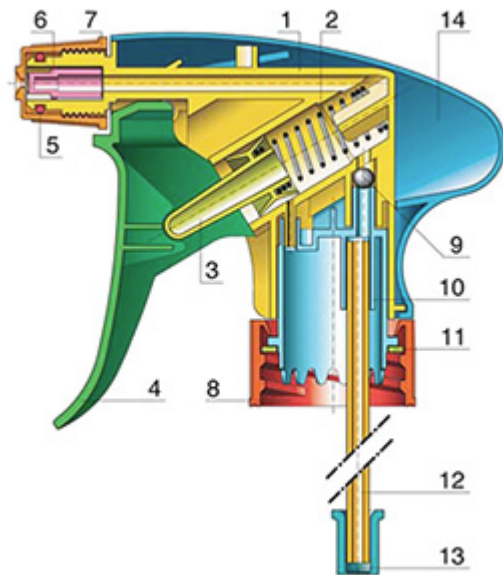

The Vella trigger-sprayer is a versatile, robust, all-purpose sprayer with a 1.3 ml output. The Vella sprayer is designed with user comfort in mind, with a rounded, ergonomic body style and a wide trigger shape. The trigger has a textured surface to help grip with wet or gloved hands. With its solid construction, the Vella is suitable for a wide range of uses including consumer and professional products, janitorial spraying and home and garden use. It is a « shipper » sprayer, suitable for fitting onto full bottles of product. The nozzle is fully adjustable from a fine mist to a direct jet. A diptube filter is fitted as standard. A foamer nozzle is also available.

**General Information** **Photo**

- Ordering numbers : VELLA BS255BVER
- Spraying capacity : 1.3 ml
- Weight : 35.00 gr
- Color :
- Tube length : 255 mm

**Neck : 28/400**

**Standard packaging :**

- 400 pcs per box
- Dimensions : 57 x 39 x 55 cm
- Gross weight : 15.25 Kg

**Exploded View**

Pos	description	Material
1	Body	PP
2	Spring	st. steel 304
3	Valve	PP
4	Trigger	PP
5	O-ring	NBR
6	Valve	POM
7	Nozzle	PP
8	Ring	PP
9	Ball	st. steel 304
10	Connection	PP
11	Seal	PP/EPE
12	Tube	PE
13	Filter	PP
14	Body	PP