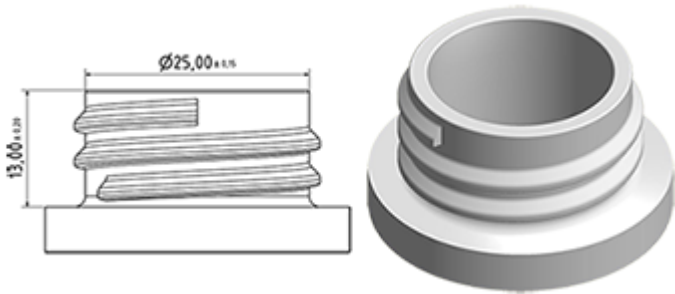

The Vella trigger-sprayer is a versatile, robust, all-purpose sprayer with a 1.3 ml output. The Vella sprayer is designed with user comfort in mind, with a rounded, ergonomic body style and a wide trigger shape. The trigger has a textured surface to help grip with wet or gloved hands. With its solid construction, the Vella is suitable for a wide range of uses including consumer and professional products, janitorial spraying and home and garden use. It is a « shipper » sprayer, suitable for fitting onto full bottles of product. The nozzle is fully adjustable from a fine mist to a direct jet. A diptube filter is fitted as standard. A foamer nozzle is also available.

General Information

- Ordering numbers : VELLA BS255BVER
- Spraying capacity : 1.3 ml
- Weight : 35.00 gr
- Color :
- Tube length : 255 mm

Neck : 28/400

Standard packaging :

- 400 pcs per box
- Dimensions : 57 x 39 x 55 cm
- Gross weight : 15.25 Kg

Photo

Exploded View

Pos	description	Material
1	Body	PP
2	Spring	st. steel 304
3	Valve	PP
4	Trigger	PP
5	O-ring	NBR
6	Valve	POM
7	Nozzle	PP
8	Ring	PP
9	Ball	st. steel 304
10	Connection	PP
11	Seal	PP/EPE
12	Tube	PE
13	Filter	PP
14	Body	PP