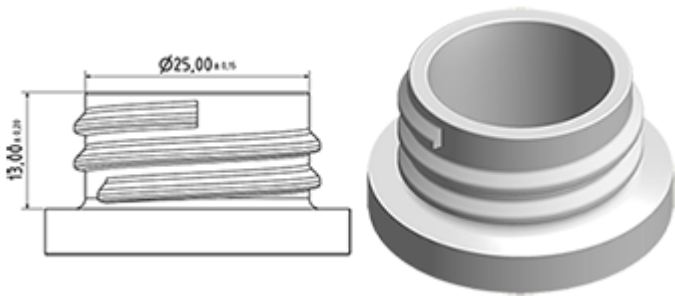

The Vella trigger-sprayer is a versatile, robust, all-purpose sprayer with a 1.3 ml output. The Vella sprayer is designed with user comfort in mind, with a rounded, ergonomic body style and a wide trigger shape. The trigger has a textured surface to help grip with wet or gloved hands. With its solid construction, the Vella is suitable for a wide range of uses including consumer and professional products, janitorial spraying and home and garden use. It is a « shipper » sprayer, suitable for fitting onto full bottles of product. The nozzle is fully adjustable from a fine mist to a direct jet. A diptube filter is fitted as standard. A foamer nozzle is also available.

General Information

- Ordering numbers : VELLA BS255BROU
- Spraying capacity : 1.3 ml
- Weight : 35.00 gr
- Color :
- Tube length : 255 mm

Neck : 28/400

Standard packaging :

- 400 pcs per box
- Dimensions : 57 x 39 x 55 cm
- Gross weight : 15.25 Kg

Photo

Exploded View

Pos	description	Material
1	Body	PP
2	Spring	st. steel 304
3	Valve	PP
4	Trigger	PP
5	O-ring	NBR
6	Valve	POM
7	Nozzle	PP
8	Ring	PP
9	Ball	st. steel 304
10	Connection	PP
11	Seal	PP/EPE
12	Tube	PE
13	Filter	PP
14	Body	PP