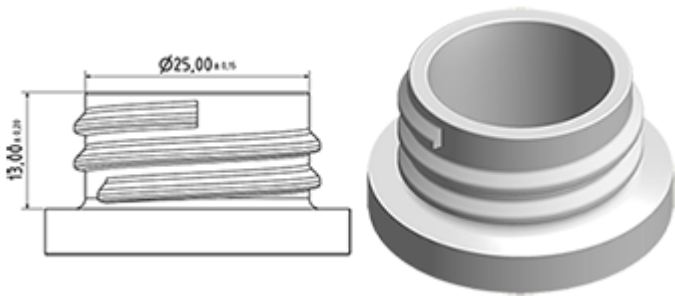

The Vella trigger-sprayer is a versatile, robust, all-purpose sprayer with a 1.3 ml output. The Vella sprayer is designed with user comfort in mind, with a rounded, ergonomic body style and a wide trigger shape. The trigger has a textured surface to help grip with wet or gloved hands. With its solid construction, the Vella is suitable for a wide range of uses including consumer and professional products, janitorial spraying and home and garden use. It is a « shipper » sprayer, suitable for fitting onto full bottles of product. The nozzle is fully adjustable from a fine mist to a direct jet. A diptube filter is fitted as standard. A foamer nozzle is also available.

### General Information

- Ordering numbers : VELLA BS255BROU
- Spraying capacity : 1.3 ml
- Weight : 35.00 gr
- Color :
- Tube length : 255 mm

### Neck : 28/400