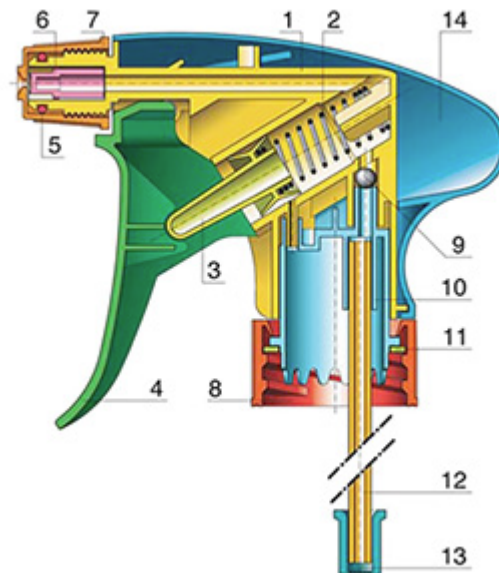

### General Information

- Ordering numbers : VELLA BS255BROU
- Spraying capacity : 1.3 ml
- Weight : 35.00 gr
- Color :
- Tube length : 255 mm

### Neck : 28/400

### Standard packaging :

- 400 pcs per box
- Dimensions : 57 x 39 x 55 cm
- Gross weight : 15.25 Kg

### Exploded View

Pos	description	Material
1	Body	PP
2	Spring	st. steel 304
3	Valve	PP
4	Trigger	PP
5	O-ring	NBR
6	Valve	POM
7	Nozzle	PP
8	Ring	PP
9	Ball	st. steel 304
10	Connection	PP
11	Seal	PP/EPE
12	Tube	PE
13	Filter	PP
14	Body	PP