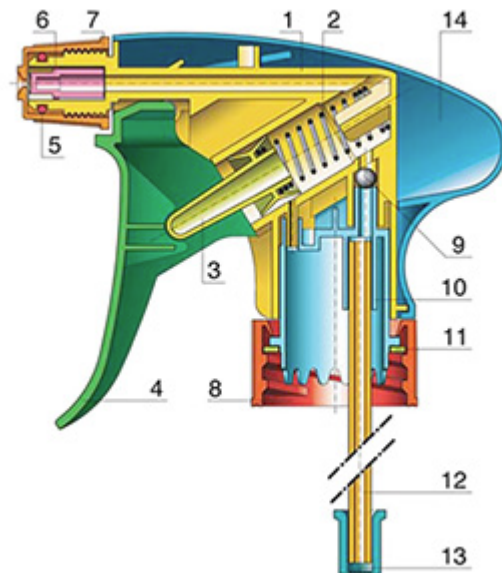

The Vella trigger-sprayer is a versatile, robust, all-purpose sprayer with a 1.3 ml output. The Vella sprayer is designed with user comfort in mind, with a rounded, ergonomic body style and a wide trigger shape. The trigger has a textured surface to help grip with wet or gloved hands. With its solid construction, the Vella is suitable for a wide range of uses including consumer and professional products, janitorial spraying and home and garden use. It is a « shipper » sprayer, suitable for fitting onto full bottles of product. The nozzle is fully adjustable from a fine mist to a direct jet. A diptube filter is fitted as standard. A foamer nozzle is also available.

General Information

- Ordering numbers : VELLA BS255BROU
- Spraying capacity : 1.3 ml
- Weight : 35.00 gr
- Color :
- Tube length : 255 mm

Neck : 28/400

Standard packaging :

- 400 pcs per box
- Dimensions : 57 x 39 x 55 cm
- Gross weight : 15.25 Kg

Photo

Exploded View

Pos	description	Material
1	Body	PP
2	Spring	st. steel 304
3	Valve	PP
4	Trigger	PP
5	O-ring	NBR
6	Valve	POM
7	Nozzle	PP
8	Ring	PP
9	Ball	st. steel 304
10	Connection	PP
11	Seal	PP/EPE
12	Tube	PE
13	Filter	PP
14	Body	PP