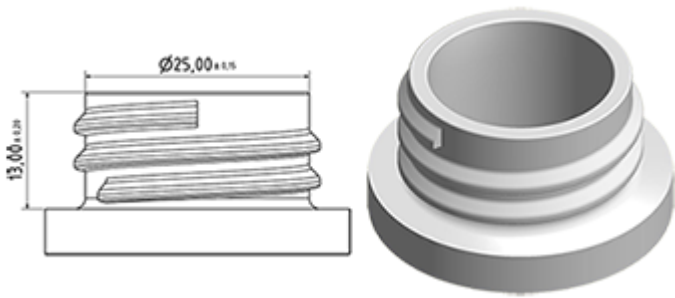

The Vella trigger-sprayer is a versatile, robust, all-purpose sprayer with a 1.3 ml output. The Vella sprayer is designed with user comfort in mind, with a rounded, ergonomic body style and a wide trigger shape. The trigger has a textured surface to help grip with wet or gloved hands. With its solid construction, the Vella is suitable for a wide range of uses including consumer and professional products, janitorial spraying and home and garden use. It is a « shipper » sprayer, suitable for fitting onto full bottles of product. The nozzle is fully adjustable from a fine mist to a direct jet. A diptube filter is fitted as standard. A foamer nozzle is also available.

### General Information

- Ordering numbers : VELLA BS255BROU
- Spraying capacity : 1.3 ml
- Weight : 35.00 gr
- Color :
- Tube length : 255 mm

### Neck : 28/400