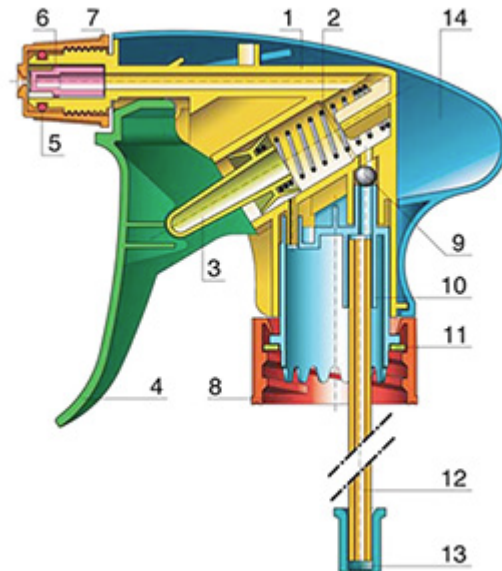

### General Information

- Ordering numbers : VELLA BS255BROU
- Spraying capacity : 1.3 ml
- Weight : 35.00 gr
- Color :
- Tube length : 255 mm

### Neck : 28/400

### Standard packaging :

- 400 pcs per box
- Dimensions : 57 x 39 x 55 cm
- Gross weight : 15.25 Kg

### Exploded View

Pos	description	Material
1	Body	PP
2	Spring	st. steel 304
3	Valve	PP
4	Trigger	PP
5	O-ring	NBR
6	Valve	POM
7	Nozzle	PP
8	Ring	PP
9	Ball	st. steel 304
10	Connection	PP
11	Seal	PP/EPE
12	Tube	PE
13	Filter	PP
14	Body	PP