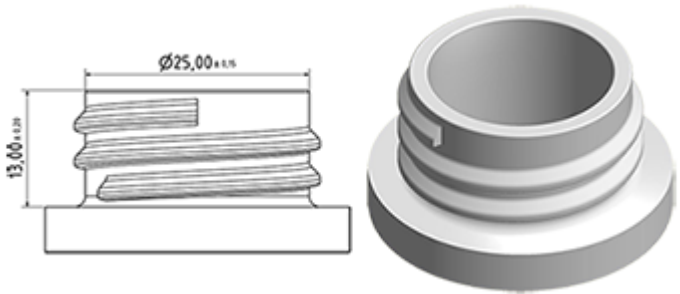

The Vella trigger-sprayer is a versatile, robust, all-purpose sprayer with a 1.3 ml output. The Vella sprayer is designed with user comfort in mind, with a rounded, ergonomic body style and a wide trigger shape. The trigger has a textured surface to help grip with wet or gloved hands. With its solid construction, the Vella is suitable for a wide range of uses including consumer and professional products, janitorial spraying and home and garden use. It is a « shipper » sprayer, suitable for fitting onto full bottles of product. The nozzle is fully adjustable from a fine mist to a direct jet. A diptube filter is fitted as standard. A foamer nozzle is also available.

General Information

- Ordering numbers : VELLA BS255BJAU
- Spraying capacity : 1.3 ml
- Weight : 35.00 gr
- Color :
- Tube length : 255 mm

Neck : 28/400

Standard packaging :

- 400 pcs per box
- Dimensions : 57 x 39 x 55 cm
- Gross weight : 15.25 Kg

Photo

Exploded View

Pos	description	Material
1	Body	PP
2	Spring	st. steel 304
3	Valve	PP
4	Trigger	PP
5	O-ring	NBR
6	Valve	POM
7	Nozzle	PP
8	Ring	PP
9	Ball	st. steel 304
10	Connection	PP
11	Seal	PP/EPE
12	Tube	PE
13	Filter	PP
14	Body	PP