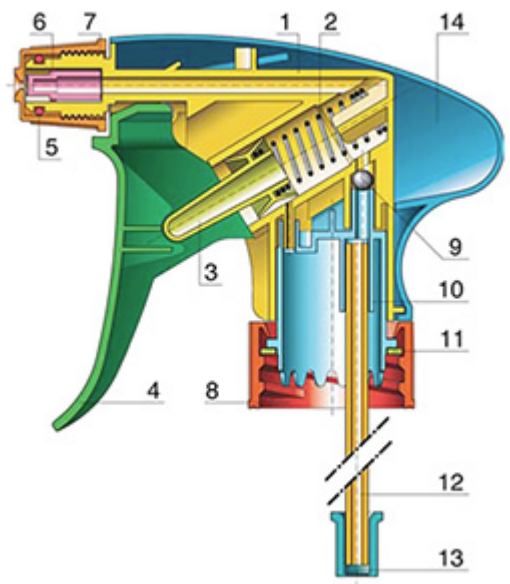

The Vella trigger-sprayer is a versatile, robust, all-purpose sprayer with a 1.3 ml output. The Vella sprayer is designed with user comfort in mind, with a rounded, ergonomic body style and a wide trigger shape. The trigger has a textured surface to help grip with wet or gloved hands. With its solid construction, the Vella is suitable for a wide range of uses including consumer and professional products, janitorial spraying and home and garden use. It is a « shipper » sprayer, suitable for fitting onto full bottles of product. The nozzle is fully adjustable from a fine mist to a direct jet. A diptube filter is fitted as standard. A foamer nozzle is also available.

General Information

- Ordering numbers : VELLA BS255BJAU
- Spraying capacity : 1.3 ml
- Weight : 35.00 gr
- Color :
- Tube length : 255 mm

Neck : 28/400

Standard packaging :

- 400 pcs per box
- Dimensions : 57 x 39 x 55 cm
- Gross weight : 15.25 Kg

Photo

Exploded View

Pos	description	Material
1	Body	PP
2	Spring	st. steel 304
3	Valve	PP
4	Trigger	PP
5	O-ring	NBR
6	Valve	POM
7	Nozzle	PP
8	Ring	PP
9	Ball	st. steel 304
10	Connection	PP
11	Seal	PP/EPE
12	Tube	PE
13	Filter	PP
14	Body	PP