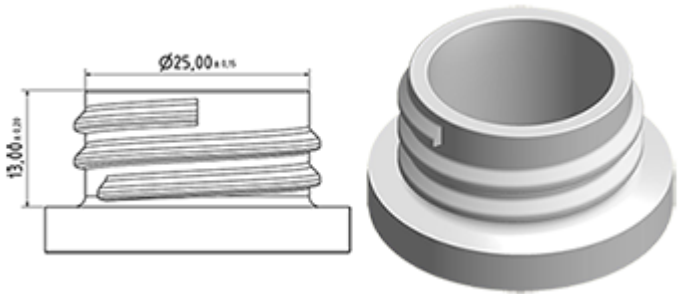

The Vella trigger-sprayer is a versatile, robust, all-purpose sprayer with a 1.3 ml output. The Vella sprayer is designed with user comfort in mind, with a rounded, ergonomic body style and a wide trigger shape. The trigger has a textured surface to help grip with wet or gloved hands. With its solid construction, the Vella is suitable for a wide range of uses including consumer and professional products, janitorial spraying and home and garden use. It is a « shipper » sprayer, suitable for fitting onto full bottles of product. The nozzle is fully adjustable from a fine mist to a direct jet. A diptube filter is fitted as standard. A foamer nozzle is also available.

General Information

- Ordering numbers : VELLA BS255BBLA
- Spraying capacity : 1.3 ml
- Weight : 35.00 gr
- Color :
- Tube length : 255 mm

Neck : 28/400

Photo

Standard packaging :

- 400 pcs per box
- Dimensions : 57 x 39 x 55 cm
- Gross weight : 15.25 Kg

Exploded View

Pos	description	Material
1	Body	PP
2	Spring	st. steel 304
3	Valve	PP
4	Trigger	PP
5	O-ring	NBR
6	Valve	POM
7	Nozzle	PP
8	Ring	PP
9	Ball	st. steel 304
10	Connection	PP
11	Seal	PP/EPE
12	Tube	PE
13	Filter	PP
14	Body	PP