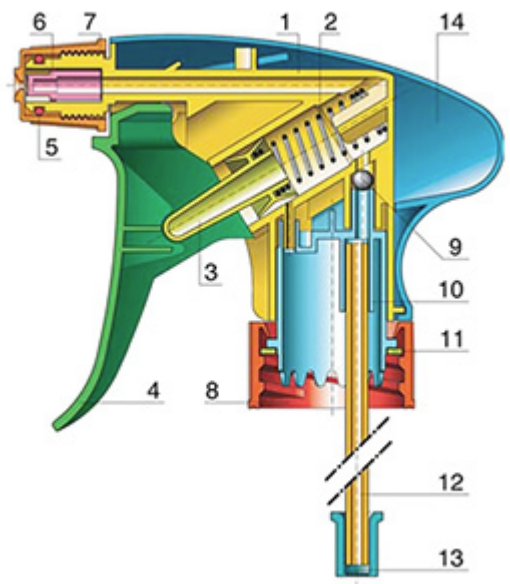

The Vella trigger-sprayer is a versatile, robust, all-purpose sprayer with a 1.3 ml output. The Vella sprayer is designed with user comfort in mind, with a rounded, ergonomic body style and a wide trigger shape. The trigger has a textured surface to help grip with wet or gloved hands. With its solid construction, the Vella is suitable for a wide range of uses including consumer and professional products, janitorial spraying and home and garden use. It is a « shipper » sprayer, suitable for fitting onto full bottles of product. The nozzle is fully adjustable from a fine mist to a direct jet. A diptube filter is fitted as standard. A foamer nozzle is also available.

General Information

- Ordering numbers : VELLA BS255BBLA
- Spraying capacity : 1.3 ml
- Weight : 35.00 gr
- Color :
- Tube length : 255 mm

Neck : 28/400

Photo

Standard packaging :

- 400 pcs per box
- Dimensions : 57 x 39 x 55 cm
- Gross weight : 15.25 Kg

Exploded View

Pos	description	Material
1	Body	PP
2	Spring	st. steel 304
3	Valve	PP
4	Trigger	PP
5	O-ring	NBR
6	Valve	POM
7	Nozzle	PP
8	Ring	PP
9	Ball	st. steel 304
10	Connection	PP
11	Seal	PP/EPE
12	Tube	PE
13	Filter	PP
14	Body	PP