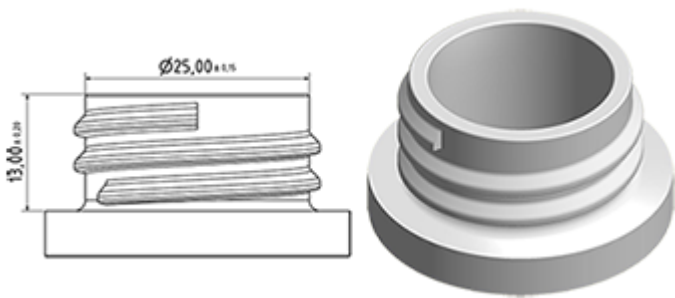

The Vella trigger-sprayer is a versatile, robust, all-purpose sprayer with a 1.3 ml output. The Vella sprayer is designed with user comfort in mind, with a rounded, ergonomic body style and a wide trigger shape. The trigger has a textured surface to help grip with wet or gloved hands. With its solid construction, the Vella is suitable for a wide range of uses including consumer and professional products, janitorial spraying and home and garden use. It is a « shipper » sprayer, suitable for fitting onto full bottles of product. The nozzle is fully adjustable from a fine mist to a direct jet. A diptube filter is fitted as standard. A foamer nozzle is also available.

General Information

- Ordering numbers : VELLA BS255BBLA
- Spraying capacity : 1.3 ml
- Weight : 35.00 gr
- Color :
- Tube length : 255 mm

Neck : 28/400

Standard packaging :

- 400 pcs per box
- Dimensions : 57 x 39 x 55 cm
- Gross weight : 15.25 Kg

Photo

Exploded View

Pos	description	Material
1	Body	PP
2	Spring	st. steel 304
3	Valve	PP
4	Trigger	PP
5	O-ring	NBR
6	Valve	POM
7	Nozzle	PP
8	Ring	PP
9	Ball	st. steel 304
10	Connection	PP
11	Seal	PP/EPE
12	Tube	PE
13	Filter	PP
14	Body	PP