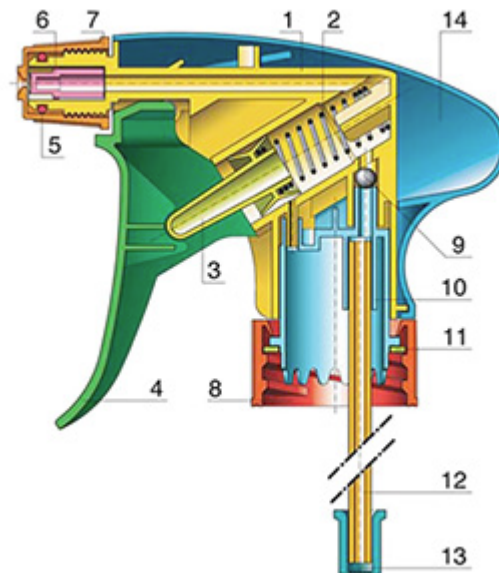

The Vella trigger-sprayer is a versatile, robust, all-purpose sprayer with a 1.3 ml output. The Vella sprayer is designed with user comfort in mind, with a rounded, ergonomic body style and a wide trigger shape. The trigger has a textured surface to help grip with wet or gloved hands. With its solid construction, the Vella is suitable for a wide range of uses including consumer and professional products, janitorial spraying and home and garden use. It is a « shipper » sprayer, suitable for fitting onto full bottles of product. The nozzle is fully adjustable from a fine mist to a direct jet. A diptube filter is fitted as standard. A foamer nozzle is also available.

General Information

- Ordering numbers : VELLA BS255BBLA
- Spraying capacity : 1.3 ml
- Weight : 35.00 gr
- Color :
- Tube length : 255 mm

Neck : 28/400

Standard packaging :

- 400 pcs per box
- Dimensions : 57 x 39 x 55 cm
- Gross weight : 15.25 Kg

Photo

Exploded View

Pos	description	Material
1	Body	PP
2	Spring	st. steel 304
3	Valve	PP
4	Trigger	PP
5	O-ring	NBR
6	Valve	POM
7	Nozzle	PP
8	Ring	PP
9	Ball	st. steel 304
10	Connection	PP
11	Seal	PP/EPE
12	Tube	PE
13	Filter	PP
14	Body	PP