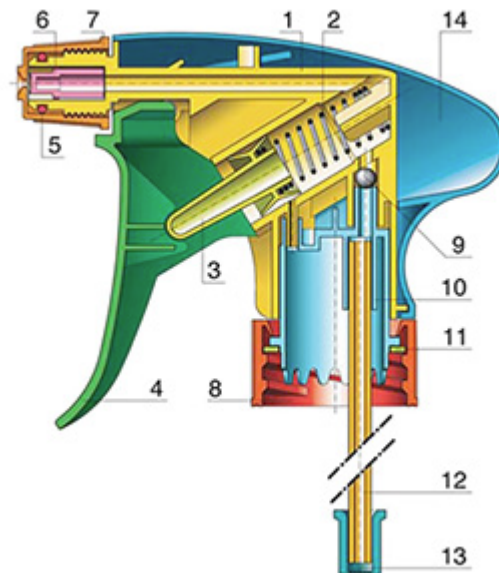

The Vella trigger-sprayer is a versatile, robust, all-purpose sprayer with a 1.3 ml output. The Vella sprayer is designed with user comfort in mind, with a rounded, ergonomic body style and a wide trigger shape. The trigger has a textured surface to help grip with wet or gloved hands. With its solid construction, the Vella is suitable for a wide range of uses including consumer and professional products, janitorial spraying and home and garden use. It is a « shipper » sprayer, suitable for fitting onto full bottles of product. The nozzle is fully adjustable from a fine mist to a direct jet. A diptube filter is fitted as standard. A foamer nozzle is also available.

General Information

- Ordering numbers : VELLA BS255BBEU
- Spraying capacity : 1.3 ml
- Weight : 35.00 gr
- Color :
- Tube length : 255 mm

Neck : 28/400

Standard packaging :

- 400 pcs per box
- Dimensions : 57 x 39 x 55 cm
- Gross weight : 15.25 Kg

Photo

Exploded View

Pos	description	Material
1	Body	PP
2	Spring	st. steel 304
3	Valve	PP
4	Trigger	PP
5	O-ring	NBR
6	Valve	POM
7	Nozzle	PP
8	Ring	PP
9	Ball	st. steel 304
10	Connection	PP
11	Seal	PP/EPE
12	Tube	PE
13	Filter	PP
14	Body	PP