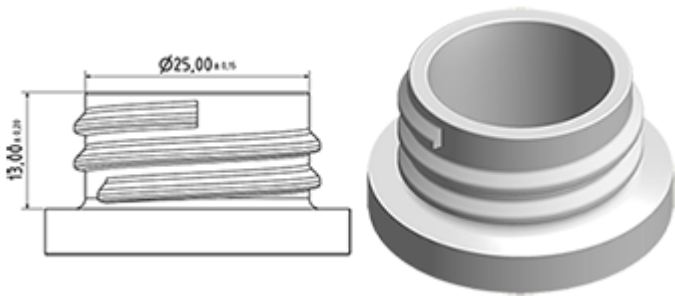

The Vella trigger-sprayer is a versatile, robust, all-purpose sprayer with a 1.3 ml output. The Vella sprayer is designed with user comfort in mind, with a rounded, ergonomic body style and a wide trigger shape. The trigger has a textured surface to help grip with wet or gloved hands. With its solid construction, the Vella is suitable for a wide range of uses including consumer and professional products, janitorial spraying and home and garden use. It is a « shipper » sprayer, suitable for fitting onto full bottles of product. The nozzle is fully adjustable from a fine mist to a direct jet. A diptube filter is fitted as standard. A foamer nozzle is also available.

General Information

- Ordering numbers : VELLA BS255BBEU
- Spraying capacity : 1.3 ml
- Weight : 35.00 gr
- Color :
- Tube length : 255 mm

Neck : 28/400

Standard packaging :

- 400 pcs per box
- Dimensions : 57 x 39 x 55 cm
- Gross weight : 15.25 Kg

Photo

Exploded View

Pos	description	Material
1	Body	PP
2	Spring	st. steel 304
3	Valve	PP
4	Trigger	PP
5	O-ring	NBR
6	Valve	POM
7	Nozzle	PP
8	Ring	PP
9	Ball	st. steel 304
10	Connection	PP
11	Seal	PP/EPE
12	Tube	PE
13	Filter	PP
14	Body	PP