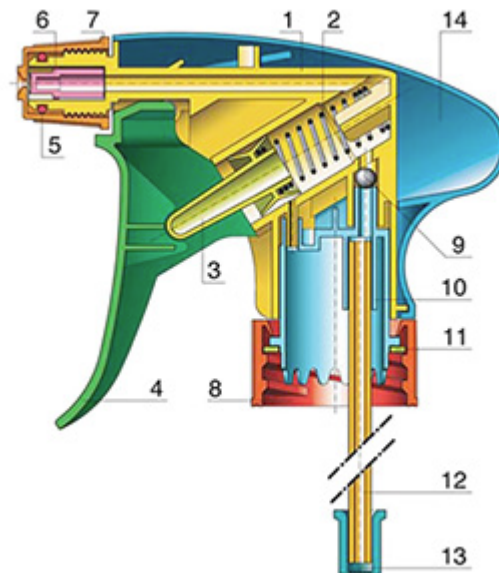

The Vella trigger-sprayer is a versatile, robust, all-purpose sprayer with a 1.3 ml output. The Vella sprayer is designed with user comfort in mind, with a rounded, ergonomic body style and a wide trigger shape. The trigger has a textured surface to help grip with wet or gloved hands. With its solid construction, the Vella is suitable for a wide range of uses including consumer and professional products, janitorial spraying and home and garden use. It is a « shipper » sprayer, suitable for fitting onto full bottles of product. The nozzle is fully adjustable from a fine mist to a direct jet. A diptube filter is fitted as standard. A foamer nozzle is also available.

**General Information**

- Ordering numbers : VELLA BH265VEVE
- Spraying capacity : 1.3 ml
- Weight : 35.00 gr
- Color :
- Tube length : 265 mm

**Neck : 28/410**

**Standard packaging :**

- 400 pcs per box
- Dimensions : 57 x 39 x 55 cm
- Gross weight : 15.25 Kg

**Photo**

**Exploded View**

Pos	description	Material
1	Body	PP
2	Spring	st. steel 304
3	Valve	PP
4	Trigger	PP
4	Trigger	PP
5	O-ring	NBR
6	Valve	POM
7	Nozzle	PP
8	Ring	PP
9	Ball	st. steel 304
10	Connection	PP
11	Seal	PP/EPE
12	Tube	PE
13	Filter	PP
14	Body	PP