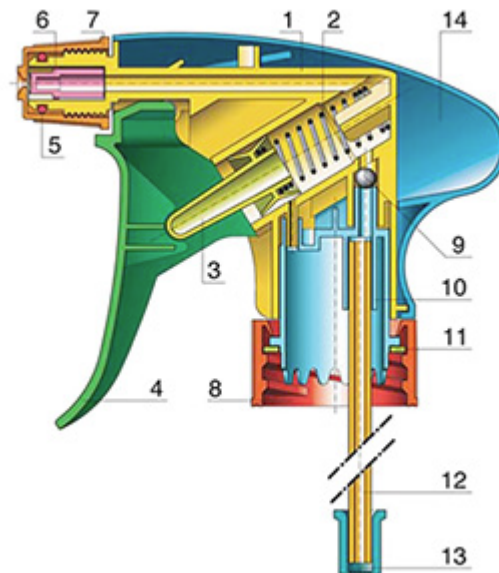

The Vella trigger-sprayer is a versatile, robust, all-purpose sprayer with a 1.3 ml output. The Vella sprayer is designed with user comfort in mind, with a rounded, ergonomic body style and a wide trigger shape. The trigger has a textured surface to help grip with wet or gloved hands. With its solid construction, the Vella is suitable for a wide range of uses including consumer and professional products, janitorial spraying and home and garden use. It is a « shipper » sprayer, suitable for fitting onto full bottles of product. The nozzle is fully adjustable from a fine mist to a direct jet. A diptube filter is fitted as standard. A foamer nozzle is also available.

### Neck : 28/410

### Photo

### Exploded View

Pos	description	Material
1	Body	PP
2	Spring	st. steel 304
3	Valve	PP
4	Trigger	PP
4	Trigger	PP
5	O-ring	NBR
6	Valve	POM
7	Nozzle	PP
8	Ring	PP
9	Ball	st. steel 304
10	Connection	PP
11	Seal	PP/EPE
12	Tube	PE
13	Filter	PP
14	Body	PP