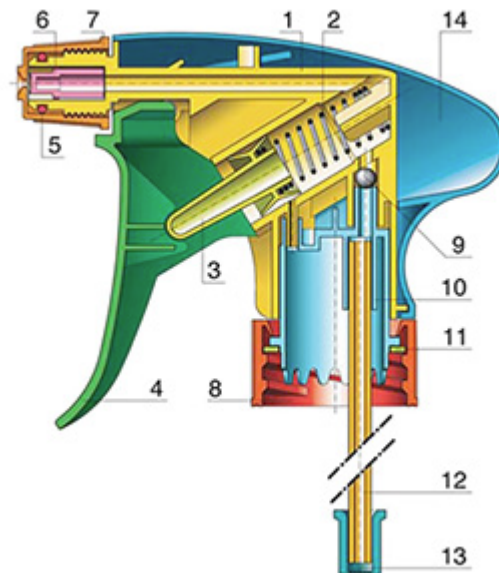

The Vella trigger-sprayer is a versatile, robust, all-purpose sprayer with a 1.3 ml output. The Vella sprayer is designed with user comfort in mind, with a rounded, ergonomic body style and a wide trigger shape. The trigger has a textured surface to help grip with wet or gloved hands. With its solid construction, the Vella is suitable for a wide range of uses including consumer and professional products, janitorial spraying and home and garden use. It is a « shipper » sprayer, suitable for fitting onto full bottles of product. The nozzle is fully adjustable from a fine mist to a direct jet. A diptube filter is fitted as standard. A foamer nozzle is also available.

General Information

- Ordering numbers : VELLA BH265VEVE
- Spraying capacity : 1.3 ml
- Weight : 35.00 gr
- Color :
- Tube length : 265 mm

Neck : 28/410

Standard packaging :

- 400 pcs per box
- Dimensions : 57 x 39 x 55 cm
- Gross weight : 15.25 Kg

Photo

Exploded View

Pos	description	Material
1	Body	PP
2	Spring	st. steel 304
3	Valve	PP
4	Trigger	PP
4	Trigger	PP
5	O-ring	NBR
6	Valve	POM
7	Nozzle	PP
8	Ring	PP
9	Ball	st. steel 304
10	Connection	PP
11	Seal	PP/EPE
12	Tube	PE
13	Filter	PP
14	Body	PP