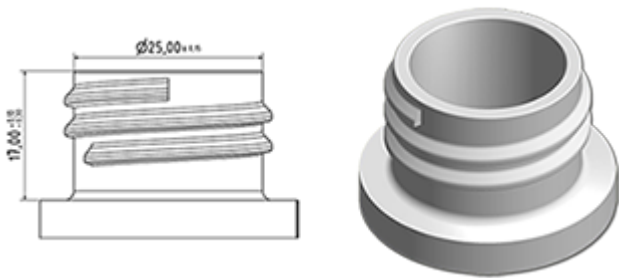

The Vella trigger-sprayer is a versatile, robust, all-purpose sprayer with a 1.3 ml output. The Vella sprayer is designed with user comfort in mind, with a rounded, ergonomic body style and a wide trigger shape. The trigger has a textured surface to help grip with wet or gloved hands. With its solid construction, the Vella is suitable for a wide range of uses including consumer and professional products, janitorial spraying and home and garden use. It is a « shipper » sprayer, suitable for fitting onto full bottles of product. The nozzle is fully adjustable from a fine mist to a direct jet. A diptube filter is fitted as standard. A foamer nozzle is also available.

**General Information**

- Ordering numbers : VELLA BH265VEVE
- Spraying capacity : 1.3 ml
- Weight : 35.00 gr
- Color :
- Tube length : 265 mm

**Neck : 28/410**

**Standard packaging :**

- 400 pcs per box
- Dimensions : 57 x 39 x 55 cm
- Gross weight : 15.25 Kg