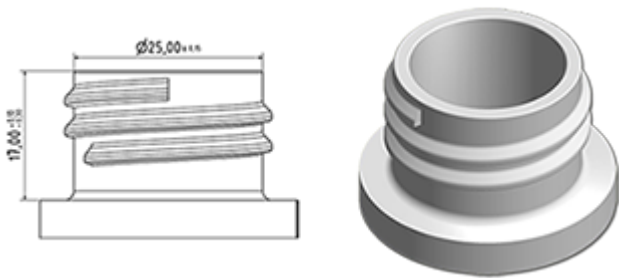

The Vella trigger-sprayer is a versatile, robust, all-purpose sprayer with a 1.3 ml output. The Vella sprayer is designed with user comfort in mind, with a rounded, ergonomic body style and a wide trigger shape. The trigger has a textured surface to help grip with wet or gloved hands. With its solid construction, the Vella is suitable for a wide range of uses including consumer and professional products, janitorial spraying and home and garden use. It is a « shipper » sprayer, suitable for fitting onto full bottles of product. The nozzle is fully adjustable from a fine mist to a direct jet. A diptube filter is fitted as standard. A foamer nozzle is also available.

General Information

- Ordering numbers : VELLA BH265VEVE
- Spraying capacity : 1.3 ml
- Weight : 35.00 gr
- Color :
- Tube length : 265 mm

Neck : 28/410

Standard packaging :

- 400 pcs per box
- Dimensions : 57 x 39 x 55 cm
- Gross weight : 15.25 Kg