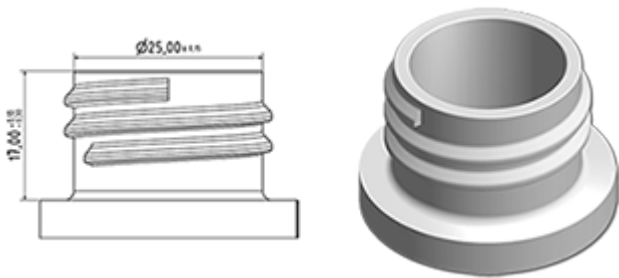

The Vella trigger-sprayer is a versatile, robust, all-purpose sprayer with a 1.3 ml output. The Vella sprayer is designed with user comfort in mind, with a rounded, ergonomic body style and a wide trigger shape. The trigger has a textured surface to help grip with wet or gloved hands. With its solid construction, the Vella is suitable for a wide range of uses including consumer and professional products, janitorial spraying and home and garden use. It is a « shipper » sprayer, suitable for fitting onto full bottles of product. The nozzle is fully adjustable from a fine mist to a direct jet. A diptube filter is fitted as standard. A foamer nozzle is also available.

### General Information

- Ordering numbers : VELLA BH265VEVE
- Spraying capacity : 1.3 ml
- Weight : 35.00 gr
- Color :
- Tube length : 265 mm

### Neck : 28/410