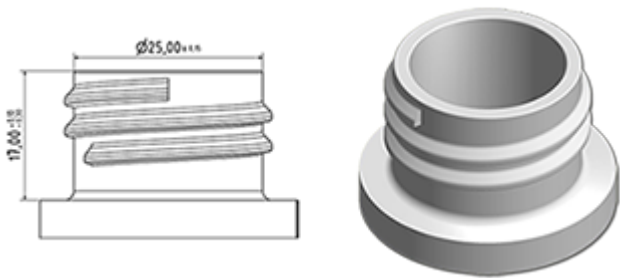

The Vella trigger-sprayer is a versatile, robust, all-purpose sprayer with a 1.3 ml output. The Vella sprayer is designed with user comfort in mind, with a rounded, ergonomic body style and a wide trigger shape. The trigger has a textured surface to help grip with wet or gloved hands. With its solid construction, the Vella is suitable for a wide range of uses including consumer and professional products, janitorial spraying and home and garden use. It is a « shipper » sprayer, suitable for fitting onto full bottles of product. The nozzle is fully adjustable from a fine mist to a direct jet. A diptube filter is fitted as standard. A foamer nozzle is also available.

General Information

- Ordering numbers : VELLA BH265RORO
- Spraying capacity : 1.3 ml
- Weight : 37.00 gr
- Color :
- Tube length : 265 mm

Neck : 28/410

Photo

Standard packaging :

- 400 pcs per box
- Dimensions : 57 x 39 x 55 cm
- Gross weight : 16.05 Kg

Exploded View

Pos	description	Material
1	Body	PP
2	Spring	st. steel 304
3	Valve	PP
4	Trigger	PP
4	Trigger	PP
5	O-ring	NBR
6	Valve	POM
7	Nozzle	PP
8	Ring	PP
9	Ball	st. steel 304
10	Connection	PP
11	Seal	PP/EPE
12	Tube	PE
13	Filter	PP
14	Body	PP