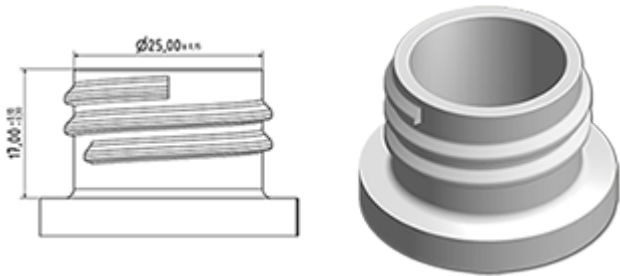

The Vella trigger-sprayer is a versatile, robust, all-purpose sprayer with a 1.3 ml output. The Vella sprayer is designed with user comfort in mind, with a rounded, ergonomic body style and a wide trigger shape. The trigger has a textured surface to help grip with wet or gloved hands. With its solid construction, the Vella is suitable for a wide range of uses including consumer and professional products, janitorial spraying and home and garden use. It is a « shipper » sprayer, suitable for fitting onto full bottles of product. The nozzle is fully adjustable from a fine mist to a direct jet. A diptube filter is fitted as standard. A foamer nozzle is also available.

**General Information**

- Ordering numbers : VELLA BH265RORO
- Spraying capacity : 1.3 ml
- Weight : 37.00 gr
- Color :
- Tube length : 265 mm

**Neck : 28/410**

**Standard packaging :**

- 400 pcs per box
- Dimensions : 57 x 39 x 55 cm
- Gross weight : 16.05 Kg