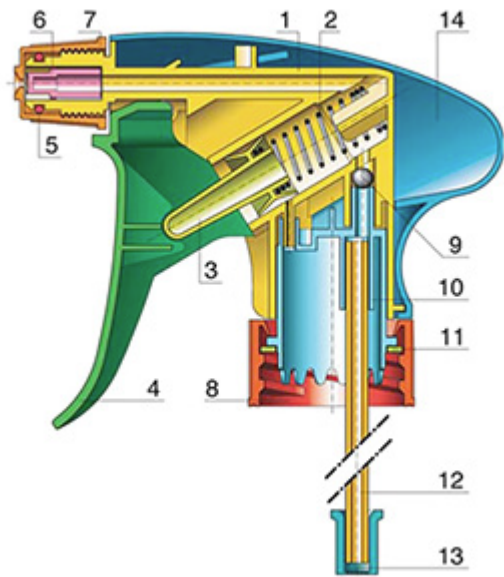

The Vella trigger-sprayer is a versatile, robust, all-purpose sprayer with a 1.3 ml output. The Vella sprayer is designed with user comfort in mind, with a rounded, ergonomic body style and a wide trigger shape. The trigger has a textured surface to help grip with wet or gloved hands. With its solid construction, the Vella is suitable for a wide range of uses including consumer and professional products, janitorial spraying and home and garden use. It is a « shipper » sprayer, suitable for fitting onto full bottles of product. The nozzle is fully adjustable from a fine mist to a direct jet. A diptube filter is fitted as standard. A foamer nozzle is also available.

General Information

- Ordering numbers : VELLA BH265RORO
- Spraying capacity : 1.3 ml
- Weight : 37.00 gr
- Color :
- Tube length : 265 mm

Neck : 28/410

Photo

Standard packaging :

- 400 pcs per box
- Dimensions : 57 x 39 x 55 cm
- Gross weight : 16.05 Kg

Exploded View

Pos	description	Material
1	Body	PP
2	Spring	st. steel 304
3	Valve	PP
4	Trigger	PP
4	Trigger	PP
5	O-ring	NBR
6	Valve	POM
7	Nozzle	PP
8	Ring	PP
9	Ball	st. steel 304
10	Connection	PP
11	Seal	PP/EPE
12	Tube	PE
13	Filter	PP
14	Body	PP