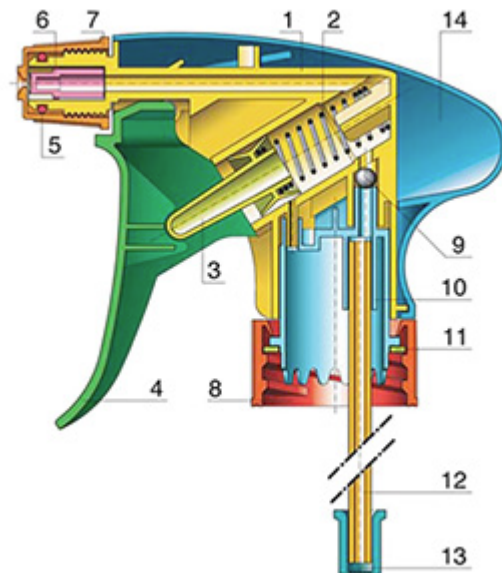

The Vella trigger-sprayer is a versatile, robust, all-purpose sprayer with a 1.3 ml output. The Vella sprayer is designed with user comfort in mind, with a rounded, ergonomic body style and a wide trigger shape. The trigger has a textured surface to help grip with wet or gloved hands. With its solid construction, the Vella is suitable for a wide range of uses including consumer and professional products, janitorial spraying and home and garden use. It is a « shipper » sprayer, suitable for fitting onto full bottles of product. The nozzle is fully adjustable from a fine mist to a direct jet. A diptube filter is fitted as standard. A foamer nozzle is also available.

General Information

- Ordering numbers : VELLA BH265RORO
- Spraying capacity : 1.3 ml
- Weight : 37.00 gr
- Color :
- Tube length : 265 mm

Neck : 28/410

Standard packaging :

- 400 pcs per box
- Dimensions : 57 x 39 x 55 cm
- Gross weight : 16.05 Kg

Photo

Exploded View

Pos	description	Material
1	Body	PP
2	Spring	st. steel 304
3	Valve	PP
4	Trigger	PP
4	Trigger	PP
5	O-ring	NBR
6	Valve	POM
7	Nozzle	PP
8	Ring	PP
9	Ball	st. steel 304
10	Connection	PP
11	Seal	PP/EPE
12	Tube	PE
13	Filter	PP
14	Body	PP