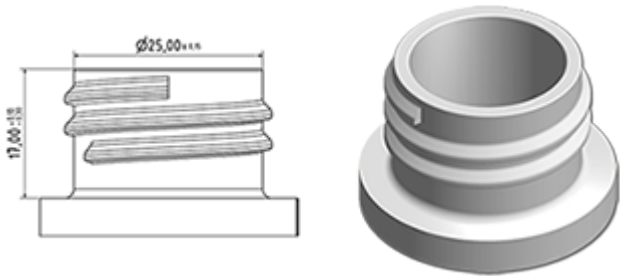

The Vella trigger-sprayer is a versatile, robust, all-purpose sprayer with a 1.3 ml output. The Vella sprayer is designed with user comfort in mind, with a rounded, ergonomic body style and a wide trigger shape. The trigger has a textured surface to help grip with wet or gloved hands. With its solid construction, the Vella is suitable for a wide range of uses including consumer and professional products, janitorial spraying and home and garden use. It is a « shipper » sprayer, suitable for fitting onto full bottles of product. The nozzle is fully adjustable from a fine mist to a direct jet. A diptube filter is fitted as standard. A foamer nozzle is also available.

General Information

- Ordering numbers : VELLA BH265RORO
- Spraying capacity : 1.3 ml
- Weight : 37.00 gr
- Color :
- Tube length : 265 mm

Neck : 28/410

Standard packaging :

- 400 pcs per box
- Dimensions : 57 x 39 x 55 cm
- Gross weight : 16.05 Kg