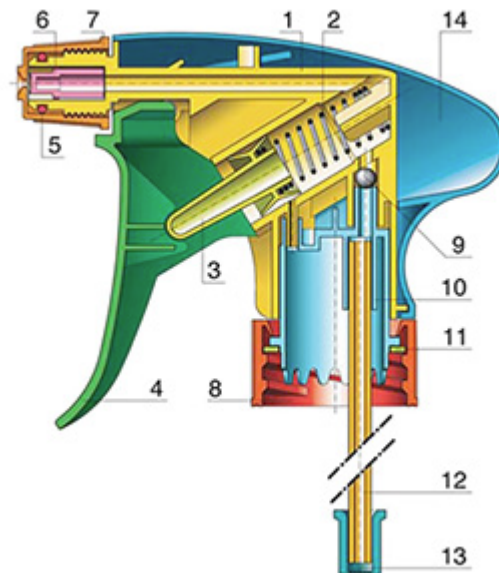

The Vella trigger-sprayer is a versatile, robust, all-purpose sprayer with a 1.3 ml output. The Vella sprayer is designed with user comfort in mind, with a rounded, ergonomic body style and a wide trigger shape. The trigger has a textured surface to help grip with wet or gloved hands. With its solid construction, the Vella is suitable for a wide range of uses including consumer and professional products, janitorial spraying and home and garden use. It is a « shipper » sprayer, suitable for fitting onto full bottles of product. The nozzle is fully adjustable from a fine mist to a direct jet. A diptube filter is fitted as standard. A foamer nozzle is also available.

General Information

- Ordering numbers : VELLA BH265JAUN
- Spraying capacity : 1.3 ml
- Weight : 35.00 gr
- Color :
- Tube length : 265 mm

Neck : 28/410

Photo

Standard packaging :

- 400 pcs per box
- Dimensions : 57 x 39 x 55 cm
- Gross weight : 15.25 Kg

Exploded View

Pos	description	Material
1	Body	PP
2	Spring	st. steel 304
3	Valve	PP
4	Trigger	PP
4	Trigger	PP
5	O-ring	NBR
6	Valve	POM
7	Nozzle	PP
8	Ring	PP
9	Ball	st. steel 304
10	Connection	PP
11	Seal	PP/EPE
12	Tube	PE
13	Filter	PP
14	Body	PP