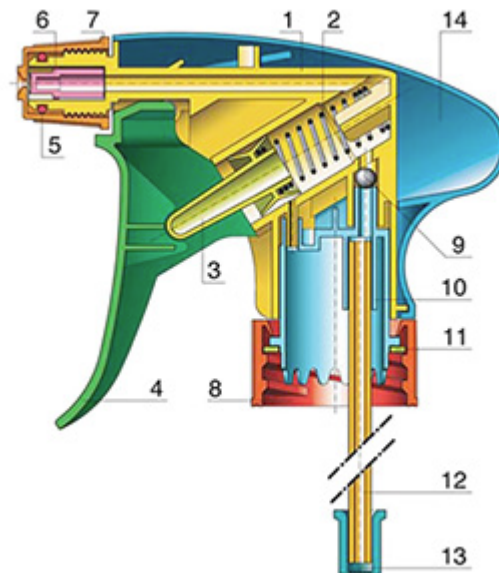

The Vella trigger-sprayer is a versatile, robust, all-purpose sprayer with a 1.3 ml output. The Vella sprayer is designed with user comfort in mind, with a rounded, ergonomic body style and a wide trigger shape. The trigger has a textured surface to help grip with wet or gloved hands. With its solid construction, the Vella is suitable for a wide range of uses including consumer and professional products, janitorial spraying and home and garden use. It is a « shipper » sprayer, suitable for fitting onto full bottles of product. The nozzle is fully adjustable from a fine mist to a direct jet. A diptube filter is fitted as standard. A foamer nozzle is also available.

**General Information**

- Ordering numbers : VELLA BH265JAUN
- Spraying capacity : 1.3 ml
- Weight : 35.00 gr
- Color :
- Tube length : 265 mm

**Neck : 28/410**

**Standard packaging :**

- 400 pcs per box
- Dimensions : 57 x 39 x 55 cm
- Gross weight : 15.25 Kg

**Photo**

**Exploded View**

Pos	description	Material
1	Body	PP
2	Spring	st. steel 304
3	Valve	PP
4	Trigger	PP
4	Trigger	PP
5	O-ring	NBR
6	Valve	POM
7	Nozzle	PP
8	Ring	PP
9	Ball	st. steel 304
10	Connection	PP
11	Seal	PP/EPE
12	Tube	PE
13	Filter	PP
14	Body	PP