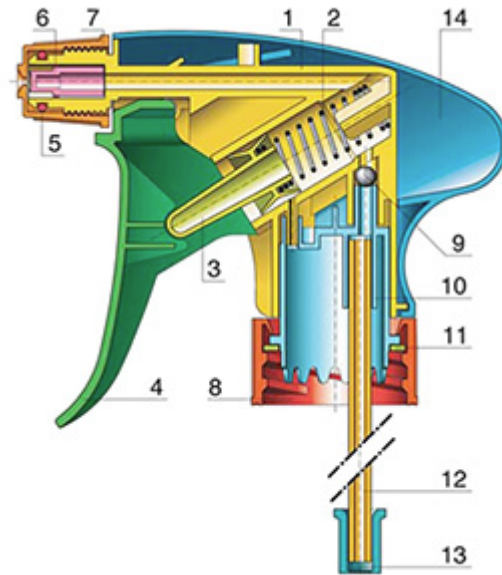

General Information

- Ordering numbers : VELLA BH265BLBLMO
- Spraying capacity : 1.3 ml
- Weight : 35.00 gr
- Color :
- Tube length : 265 mm

Neck : 28/410

Photo

Standard packaging :

- 400 pcs per box
- Dimensions : 57 x 39 x 55 cm
- Gross weight : 15.25 Kg

Exploded View

| Pos | description | Material |
|-----|-------------|---------------|
| 1 | Body | PP |
| 2 | Spring | st. steel 304 |
| 3 | Valve | PP |
| 4 | Trigger | PP |
| 5 | O-ring | NBR |
| 6 | Valve | POM |
| 7 | Valve | PP |
| 8 | Ring | PP |
| 9 | Ball | st. steel 304 |
| 10 | Connection | PP |
| 11 | Seal | PP/EPE |
| 12 | Tube | PE |
| 13 | Filter | PP |
| 14 | Body | PP |