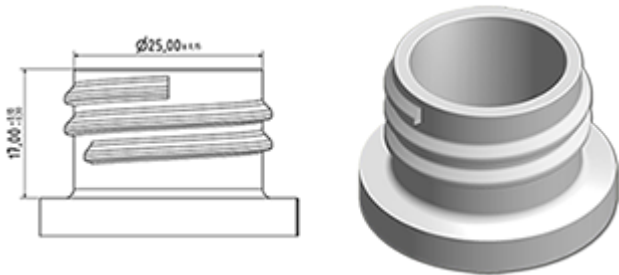

General Information

- Ordering numbers : VELLA BH265BLBLMO
- Spraying capacity : 1.3 ml
- Weight : 35.00 gr
- Color :
- Tube length : 265 mm

Neck : 28/410

Photo

Standard packaging :

- 400 pcs per box
- Dimensions : 57 x 39 x 55 cm
- Gross weight : 15.25 Kg

Exploded View

| Pos | description | Material |
|-----|-------------|---------------|
| 1 | Body | PP |
| 2 | Spring | st. steel 304 |
| 3 | Valve | PP |
| 4 | Trigger | PP |
| 5 | O-ring | NBR |
| 6 | Valve | POM |
| 7 | Valve | PP |
| 8 | Ring | PP |
| 9 | Ball | st. steel 304 |
| 10 | Connection | PP |
| 11 | Seal | PP/EPE |
| 12 | Tube | PE |
| 13 | Filter | PP |
| 14 | Body | PP |