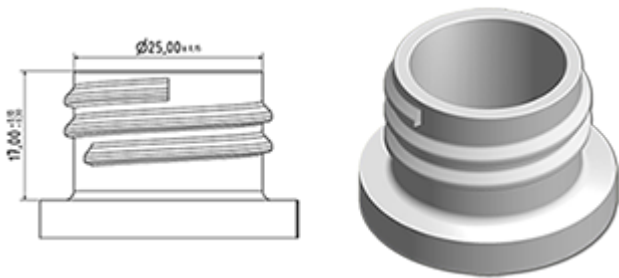

The Vella trigger-sprayer is a versatile, robust, all-purpose sprayer with a 1.3 ml output. The Vella sprayer is designed with user comfort in mind, with a rounded, ergonomic body style and a wide trigger shape. The trigger has a textured surface to help grip with wet or gloved hands. With its solid construction, the Vella is suitable for a wide range of uses including consumer and professional products, janitorial spraying and home and garden use. It is a « shipper » sprayer, suitable for fitting onto full bottles of product. The nozzle is fully adjustable from a fine mist to a direct jet. A diptube filter is fitted as standard. A foamer nozzle is also available.

**General Information**

- Ordering numbers : VELLA BH265BLBL
- Spraying capacity : 1.3 ml
- Weight : 35.00 gr
- Color :
- Tube length : 265 mm

**Neck : 28/410**

**Photo**

**Standard packaging :**

- 400 pcs per box
- Dimensions : 57 x 39 x 55 cm
- Gross weight : 15.25 Kg