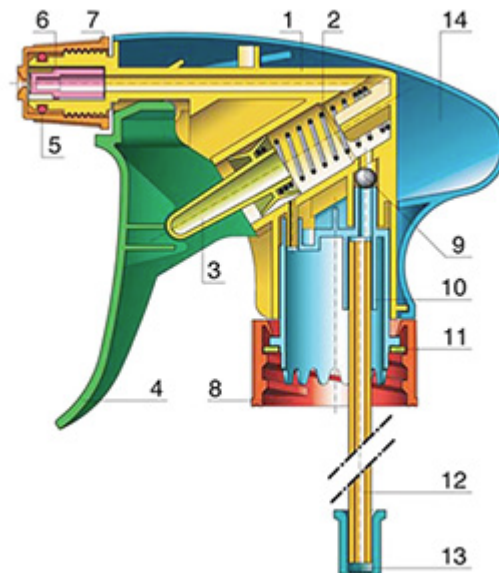

The Vella trigger-sprayer is a versatile, robust, all-purpose sprayer with a 1.3 ml output. The Vella sprayer is designed with user comfort in mind, with a rounded, ergonomic body style and a wide trigger shape. The trigger has a textured surface to help grip with wet or gloved hands. With its solid construction, the Vella is suitable for a wide range of uses including consumer and professional products, janitorial spraying and home and garden use. It is a « shipper » sprayer, suitable for fitting onto full bottles of product. The nozzle is fully adjustable from a fine mist to a direct jet. A diptube filter is fitted as standard. A foamer nozzle is also available.

**General Information**

- Ordering numbers : VELLA BH265BLBL
- Spraying capacity : 1.3 ml
- Weight : 35.00 gr
- Color :
- Tube length : 265 mm

**Neck : 28/410**

**Photo**

**Standard packaging :**

- 400 pcs per box
- Dimensions : 57 x 39 x 55 cm
- Gross weight : 15.25 Kg

**Exploded View**

Pos	description	Material
1	Body	PP
2	Spring	st. steel 304
3	Valve	PP
4	Trigger	PP
4	Trigger	PP
5	O-ring	NBR
6	Valve	POM
7	Nozzle	PP
8	Ring	PP
9	Ball	st. steel 304
10	Connection	PP
11	Seal	PP/EPE
12	Tube	PE
13	Filter	PP
14	Body	PP