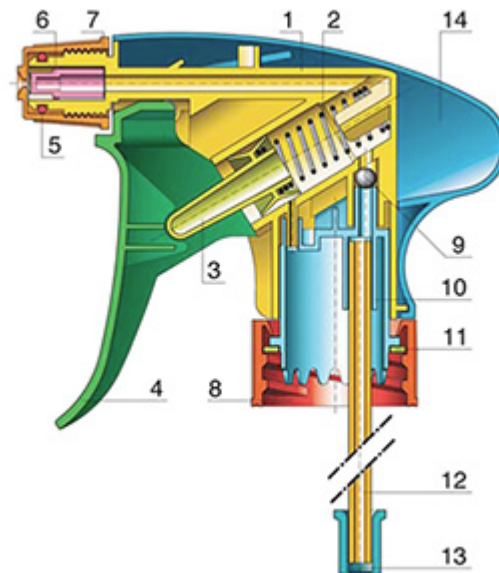

The Vella trigger-sprayer is a versatile, robust, all-purpose sprayer with a 1.3 ml output. The Vella sprayer is designed with user comfort in mind, with a rounded, ergonomic body style and a wide trigger shape. The trigger has a textured surface to help grip with wet or gloved hands. With its solid construction, the Vella is suitable for a wide range of uses including consumer and professional products, janitorial spraying and home and garden use. It is a « shipper » sprayer, suitable for fitting onto full bottles of product. The nozzle is fully adjustable from a fine mist to a direct jet. A diptube filter is fitted as standard. A foamer nozzle is also available.

General Information

- Ordering numbers : VELLA BH265BLBL
- Spraying capacity : 1.3 ml
- Weight : 35.00 gr
- Color :
- Tube length : 265 mm

Neck : 28/410

Photo

Standard packaging :

- 400 pcs per box
- Dimensions : 57 x 39 x 55 cm
- Gross weight : 15.25 Kg

Exploded View

Pos	description	Material
1	Body	PP
2	Spring	st. steel 304
3	Valve	PP
4	Trigger	PP
4	Trigger	PP
5	O-ring	NBR
6	Valve	POM
7	Nozzle	PP
8	Ring	PP
9	Ball	st. steel 304
10	Connection	PP
11	Seal	PP/EPE
12	Tube	PE
13	Filter	PP
14	Body	PP