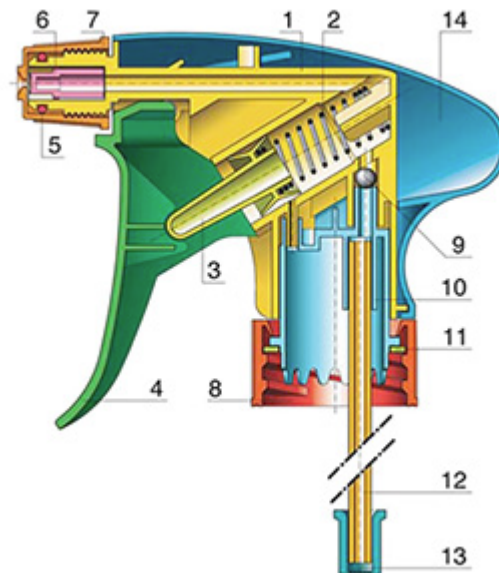

The Vella trigger-sprayer is a versatile, robust, all-purpose sprayer with a 1.3 ml output. The Vella sprayer is designed with user comfort in mind, with a rounded, ergonomic body style and a wide trigger shape. The trigger has a textured surface to help grip with wet or gloved hands. With its solid construction, the Vella is suitable for a wide range of uses including consumer and professional products, janitorial spraying and home and garden use. It is a « shipper » sprayer, suitable for fitting onto full bottles of product. The nozzle is fully adjustable from a fine mist to a direct jet. A diptube filter is fitted as standard. A foamer nozzle is also available.

General Information

- Ordering numbers : VELLA BH265BEBE
- Spraying capacity : 1.3 ml
- Weight : 35.00 gr
- Color :
- Tube length : 265 mm

Neck : 28/410

Photo

Standard packaging :

- 400 pcs per box
- Dimensions : 57 x 39 x 55 cm
- Gross weight : 15.25 Kg

Exploded View

Pos	description	Material
1	Body	PP
2	Spring	st. steel 304
3	Valve	PP
4	Trigger	PP
4	Trigger	PP
5	O-ring	NBR
6	Valve	POM
7	Nozzle	PP
8	Ring	PP
9	Ball	st. steel 304
10	Connection	PP
11	Seal	PP/EPE
12	Tube	PE
13	Filter	PP
14	Body	PP