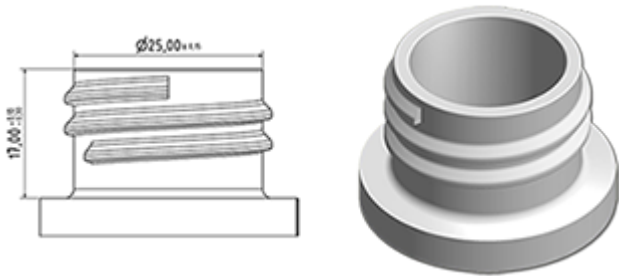

The Vella trigger-sprayer is a versatile, robust, all-purpose sprayer with a 1.3 ml output. The Vella sprayer is designed with user comfort in mind, with a rounded, ergonomic body style and a wide trigger shape. The trigger has a textured surface to help grip with wet or gloved hands. With its solid construction, the Vella is suitable for a wide range of uses including consumer and professional products, janitorial spraying and home and garden use. It is a « shipper » sprayer, suitable for fitting onto full bottles of product. The nozzle is fully adjustable from a fine mist to a direct jet. A diptube filter is fitted as standard. A foamer nozzle is also available.

General Information

- Ordering numbers : VELLA BH265BEBE
- Spraying capacity : 1.3 ml
- Weight : 35.00 gr
- Color :
- Tube length : 265 mm

Neck : 28/410

Photo

Standard packaging :

- 400 pcs per box
- Dimensions : 57 x 39 x 55 cm
- Gross weight : 15.25 Kg

Exploded View

Pos	description	Material
1	Body	PP
2	Spring	st. steel 304
3	Valve	PP
4	Trigger	PP
4	Trigger	PP
5	O-ring	NBR
6	Valve	POM
7	Nozzle	PP
8	Ring	PP
9	Ball	st. steel 304
10	Connection	PP
11	Seal	PP/EPE
12	Tube	PE
13	Filter	PP
14	Body	PP