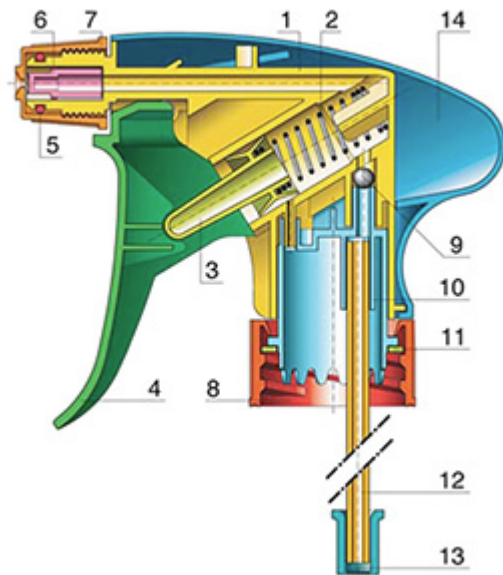

The Vella trigger-sprayer is a versatile, robust, all-purpose sprayer with a 1.3 ml output. The Vella sprayer is designed with user comfort in mind, with a rounded, ergonomic body style and a wide trigger shape. The trigger has a textured surface to help grip with wet or gloved hands. With its solid construction, the Vella is suitable for a wide range of uses including consumer and professional products, janitorial spraying and home and garden use. It is a « shipper » sprayer, suitable for fitting onto full bottles of product. The nozzle is fully adjustable from a fine mist to a direct jet. A diptube filter is fitted as standard. A foamer nozzle is also available.

General Information

- Ordering numbers : VELLA BH265BEBE
- Spraying capacity : 1.3 ml
- Weight : 35.00 gr
- Color :
- Tube length : 265 mm

Neck : 28/410

Photo

Standard packaging :

- 400 pcs per box
- Dimensions : 57 x 39 x 55 cm
- Gross weight : 15.25 Kg

Exploded View

Pos	description	Material
1	Body	PP
2	Spring	st. steel 304
3	Valve	PP
4	Trigger	PP
4	Trigger	PP
5	O-ring	NBR
6	Valve	POM
7	Nozzle	PP
8	Ring	PP
9	Ball	st. steel 304
10	Connection	PP
11	Seal	PP/EPE
12	Tube	PE
13	Filter	PP
14	Body	PP