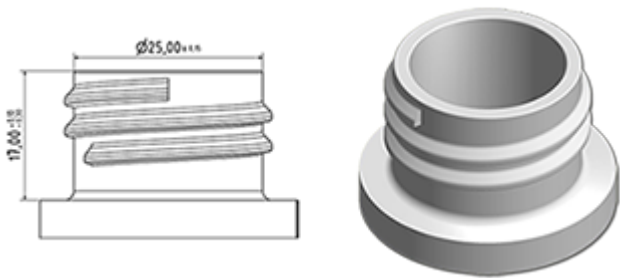

The Vella trigger-sprayer is a versatile, robust, all-purpose sprayer with a 1.3 ml output. The Vella sprayer is designed with user comfort in mind, with a rounded, ergonomic body style and a wide trigger shape. The trigger has a textured surface to help grip with wet or gloved hands. With its solid construction, the Vella is suitable for a wide range of uses including consumer and professional products, janitorial spraying and home and garden use. It is a « shipper » sprayer, suitable for fitting onto full bottles of product. The nozzle is fully adjustable from a fine mist to a direct jet. A diptube filter is fitted as standard. A foamer nozzle is also available.

General Information

- Ordering numbers : VELLA BH265BEBE
- Spraying capacity : 1.3 ml
- Weight : 35.00 gr
- Color :
- Tube length : 265 mm

Neck : 28/410

Photo

Standard packaging :

- 400 pcs per box
- Dimensions : 57 x 39 x 55 cm
- Gross weight : 15.25 Kg

Exploded View

Pos	description	Material
1	Body	PP
2	Spring	st. steel 304
3	Valve	PP
4	Trigger	PP
4	Trigger	PP
5	O-ring	NBR
6	Valve	POM
7	Nozzle	PP
8	Ring	PP
9	Ball	st. steel 304
10	Connection	PP
11	Seal	PP/EPE
12	Tube	PE
13	Filter	PP
14	Body	PP