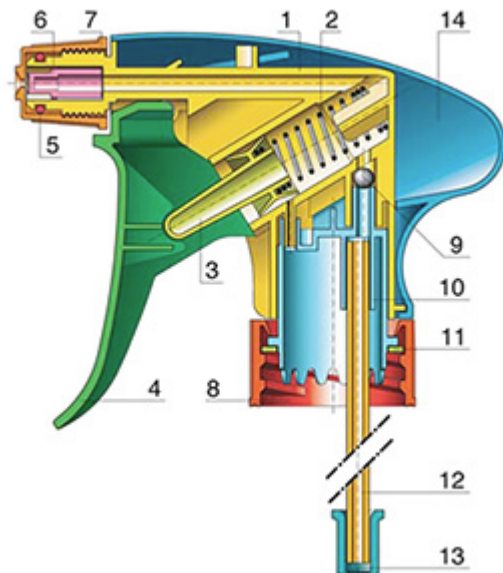

The Vella trigger-sprayer is a versatile, robust, all-purpose sprayer with a 1.3 ml output. The Vella sprayer is designed with user comfort in mind, with a rounded, ergonomic body style and a wide trigger shape. The trigger has a textured surface to help grip with wet or gloved hands. With its solid construction, the Vella is suitable for a wide range of uses including consumer and professional products, janitorial spraying and home and garden use. It is a « shipper » sprayer, suitable for fitting onto full bottles of product. The nozzle is fully adjustable from a fine mist to a direct jet. A diptube filter is fitted as standard. A foamer nozzle is also available.

General Information

- Ordering numbers : VELLA BH265BEBE
- Spraying capacity : 1.3 ml
- Weight : 35.00 gr
- Color :
- Tube length : 265 mm

Neck : 28/410

Photo

Standard packaging :

- 400 pcs per box
- Dimensions : 57 x 39 x 55 cm
- Gross weight : 15.25 Kg

Exploded View

Pos	description	Material
1	Body	PP
2	Spring	st. steel 304
3	Valve	PP
4	Trigger	PP
4	Trigger	PP
5	O-ring	NBR
6	Valve	POM
7	Nozzle	PP
8	Ring	PP
9	Ball	st. steel 304
10	Connection	PP
11	Seal	PP/EPE
12	Tube	PE
13	Filter	PP
14	Body	PP