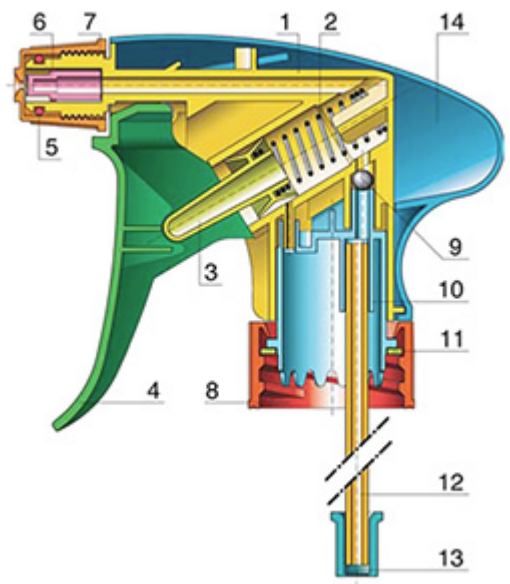

The Vella trigger-sprayer is a versatile, robust, all-purpose sprayer with a 1.3 ml output. The Vella sprayer is designed with user comfort in mind, with a rounded, ergonomic body style and a wide trigger shape. The trigger has a textured surface to help grip with wet or gloved hands. With its solid construction, the Vella is suitable for a wide range of uses including consumer and professional products, janitorial spraying and home and garden use. It is a « shipper » sprayer, suitable for fitting onto full bottles of product. The nozzle is fully adjustable from a fine mist to a direct jet. A diptube filter is fitted as standard. A foamer nozzle is also available.

General Information

- Ordering numbers : VELLA BS260JAUN
- Spraying capacity : 1.3 ml
- Weight : 35.00 gr
- Color :
- Tube length : 260 mm

Neck : 28/400

Photo

Standard packaging :

- 400 pcs per box
- Dimensions : 57 x 39 x 55 cm
- Gross weight : 15.25 Kg

Exploded View

Pos	description	Material
1	Body	PP
2	Spring	st. steel 304
3	Valve	PP
4	Trigger	PP
5	O-ring	NBR
6	Valve	POM
7	Nozzle	PP
8	Ring	PP
9	Ball	st. steel 304
10	Connection	PP
11	Seal	PP/EPE
12	Tube	PE
13	Filter	PP
14	Body	PP