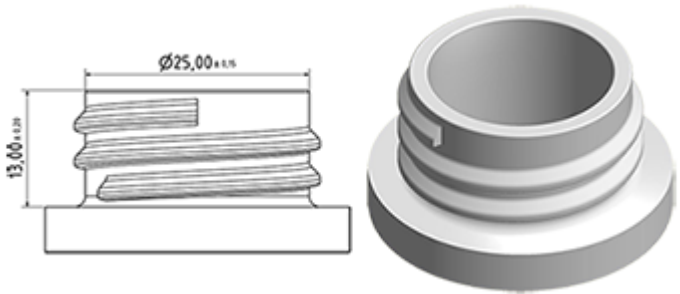

The Vella trigger-sprayer is a versatile, robust, all-purpose sprayer with a 1.3 ml output. The Vella sprayer is designed with user comfort in mind, with a rounded, ergonomic body style and a wide trigger shape. The trigger has a textured surface to help grip with wet or gloved hands. With its solid construction, the Vella is suitable for a wide range of uses including consumer and professional products, janitorial spraying and home and garden use. It is a « shipper » sprayer, suitable for fitting onto full bottles of product. The nozzle is fully adjustable from a fine mist to a direct jet. A diptube filter is fitted as standard. A foamer nozzle is also available.

General Information

- Ordering numbers : VELLA BS260JAUN
- Spraying capacity : 1.3 ml
- Weight : 35.00 gr
- Color :
- Tube length : 260 mm

Neck : 28/400

Photo

Standard packaging :

- 400 pcs per box
- Dimensions : 57 x 39 x 55 cm
- Gross weight : 15.25 Kg

Exploded View

Pos	description	Material
1	Body	PP
2	Spring	st. steel 304
3	Valve	PP
4	Trigger	PP
5	O-ring	NBR
6	Valve	POM
7	Nozzle	PP
8	Ring	PP
9	Ball	st. steel 304
10	Connection	PP
11	Seal	PP/EPE
12	Tube	PE
13	Filter	PP
14	Body	PP