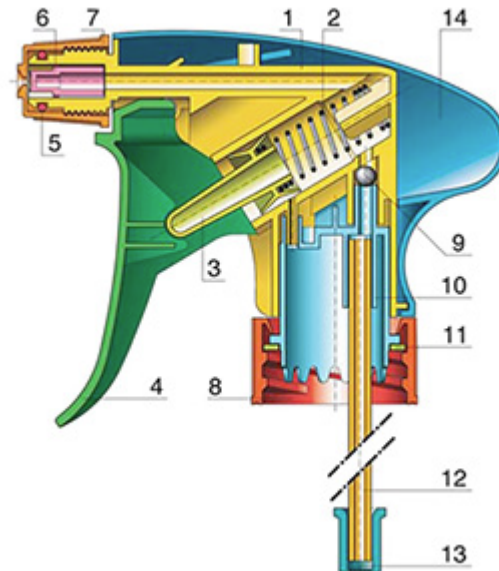

### General Information

- Ordering numbers : VELLA BS255BBLA
- Spraying capacity : 1.3 ml
- Weight : 35.00 gr
- Color :
- Tube length : 255 mm

### Neck : 28/400

### Standard packaging :

- 400 pcs per box
- Dimensions : 57 x 39 x 55 cm
- Gross weight : 15.25 Kg

### Exploded View

Pos	description	Material
1	Body	PP
2	Spring	st. steel 304
3	Valve	PP
4	Trigger	PP
5	O-ring	NBR
6	Valve	POM
7	Nozzle	PP
8	Ring	PP
9	Ball	st. steel 304
10	Connection	PP
11	Seal	PP/EPE
12	Tube	PE
13	Filter	PP
14	Body	PP