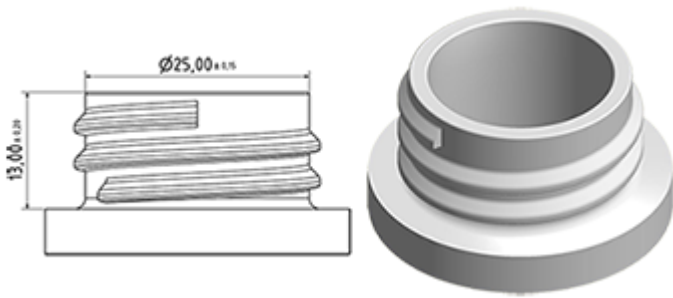

The Vella trigger-sprayer is a versatile, robust, all-purpose sprayer with a 1.3 ml output. The Vella sprayer is designed with user comfort in mind, with a rounded, ergonomic body style and a wide trigger shape. The trigger has a textured surface to help grip with wet or gloved hands. With its solid construction, the Vella is suitable for a wide range of uses including consumer and professional products, janitorial spraying and home and garden use. It is a « shipper » sprayer, suitable for fitting onto full bottles of product. The nozzle is fully adjustable from a fine mist to a direct jet. A diptube filter is fitted as standard.

### General Information

- Ordering numbers : VELLA BS255BBLA
- Spraying capacity : 1.3 ml
- Weight : 35.00 gr
- Color :
- Tube length : 255 mm

### Neck : 28/400