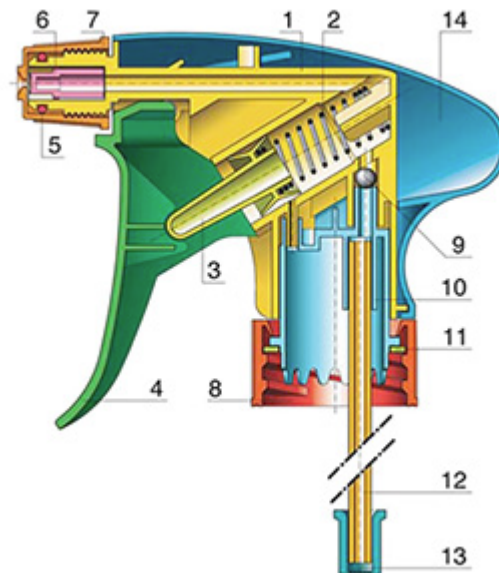

### General Information

- Ordering numbers : VELLA BS255BBEU
- Spraying capacity : 1.3 ml
- Weight : 35.00 gr
- Color :
- Tube length : 255 mm

### Neck : 28/400

### Standard packaging :

- 400 pcs per box
- Dimensions : 57 x 39 x 55 cm
- Gross weight : 15.25 Kg

### Exploded View

Pos	description	Material
1	Body	PP
2	Spring	st. steel 304
3	Valve	PP
4	Trigger	PP
5	O-ring	NBR
6	Valve	POM
7	Nozzle	PP
8	Ring	PP
9	Ball	st. steel 304
10	Connection	PP
11	Seal	PP/EPE
12	Tube	PE
13	Filter	PP
14	Body	PP