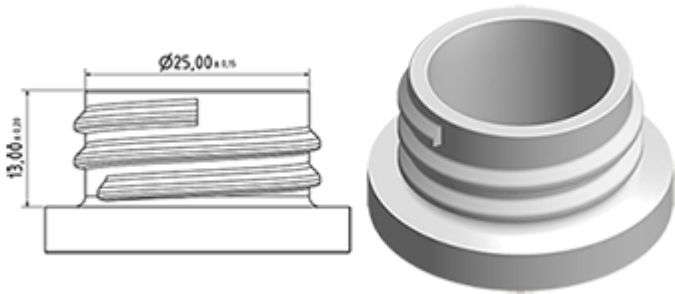

The Vella trigger-sprayer is a versatile, robust, all-purpose sprayer with a 1.3 ml output. The Vella sprayer is designed with user comfort in mind, with a rounded, ergonomic body style and a wide trigger shape. The trigger has a textured surface to help grip with wet or gloved hands. With its solid construction, the Vella is suitable for a wide range of uses including consumer and professional products, janitorial spraying and home and garden use. It is a « shipper » sprayer, suitable for fitting onto full bottles of product. The nozzle is fully adjustable from a fine mist to a direct jet. A diptube filter is fitted as standard. A foamer nozzle is also available.

### General Information

- Ordering numbers : VELLA BS255BBEU
- Spraying capacity : 1.3 ml
- Weight : 35.00 gr
- Color :
- Tube length : 255 mm

### Neck : 28/400