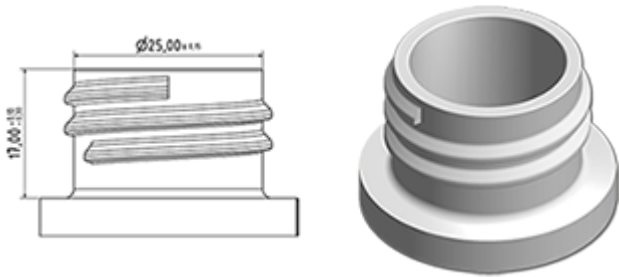

Single screw cap with gasket EPE

General Information

- Ordering numbers : TA327PE BH BLA
- Weight : 3.00 gr
- Color : white
- Dimensions : diameter 31 mm / height 19 mm

Neck : 28/410

Photo

Standard packaging :

- 3500 pcs per box
- Dimensions : 60 x 40 x 31 cm
- Gross weight : 11.28 Kg

Material

Pos	description	Material
1	Cap	PP
2	Seal	EPE