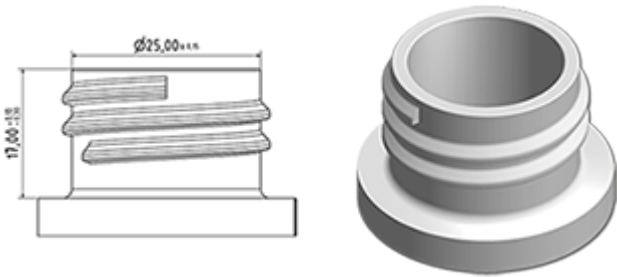

Single screw cap with gasket EPE

General Information

- Ordering numbers : TA327PE BH BLA
- Weight : 3.00 gr
- Color : white
- Dimensions : diameter 31 mm / height 19 mm

Neck : 28/410

Photo

Standard packaging :

- 3500 pcs per box
- Dimensions : 60 x 40 x 31 cm
- Gross weight : 11.28 Kg

Material

Pos	description	Material
1	Cap	PP
2	Seal	EPE