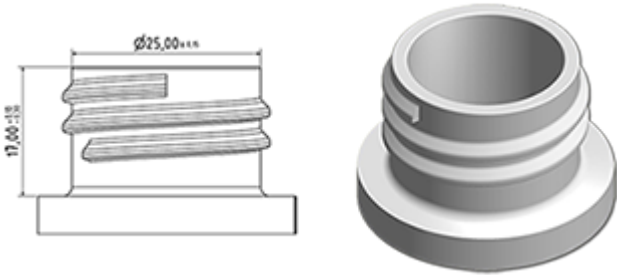

Single screw cap with gasket EPE

General Information

- Ordering numbers : TA327PE BH BLA
- Weight : 3.00 gr
- Color : white
- Dimensions : diameter 31 mm / height 19 mm

Neck : 28/410

Photo

Standard packaging :

- 3500 pcs per box
- Dimensions : 60 x 40 x 31 cm
- Gross weight : 11.28 Kg

Material

Pos	description	Material
1	Cap	PP
2	Seal	EPE