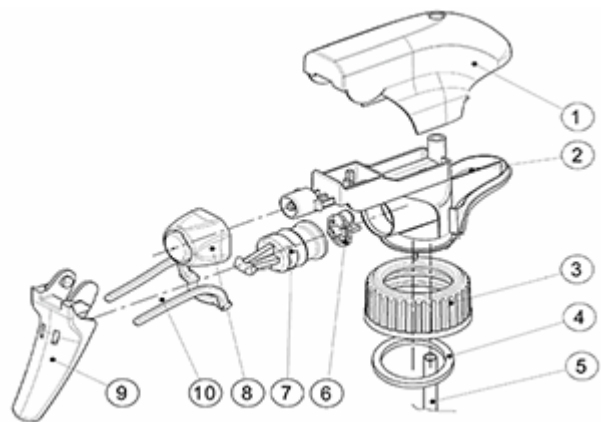

General Information

- Ordering numbers : SP05 IN BS255NVERMO
- Spraying capacity : 1.25 ml
- Weight : 22.00 gr
- Color :
- Tube length : 255 mm

Neck : 28/400

Photo

Standard packaging :

- 370 pcs per box
- Dimensions : 60 x 40 x 36 cm
- Gross weight : 9.14 Kg

Exploded View

Pos	description	Material
1	Cover	PP
2	Body	PP
3	Ring	PP
4	Seal	PP/EPE
5	Tube	PP
6	Valve	PP
7	Valve	PP
8	Nozzle	PE
9	Trigger	PP
10	Spring	POM

Media