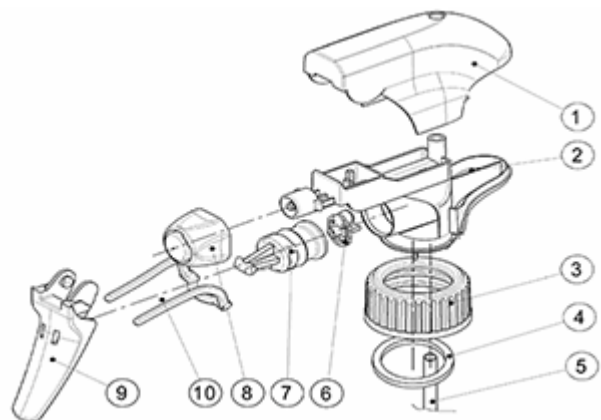

The SP05 sprayer is an all-plastic sprayer with a spraying capacity of 1.25 ML
The SP05 sprayer is easy to use, with its ergonomic shape and its easy-grip trigger and nozzle.
The nozzle has two positions with spray pictogram and « stop ». The spray pattern is even and circular without large droplets.
The SP05 sprayer is an all-plastic sprayer with a spraying capacity of 1.25 ML
The SP05 sprayer is easy to use, with its ergonomic shape and its easy-grip trigger and nozzle.
The nozzle has two positions with spray pictogram and « stop ». The spray pattern is even and circular without large droplets.

General Information

- Ordering numbers : SP05 IN BS255NVERMO
- Spraying capacity : 1.25 ml
- Weight : 22.00 gr
- Color :
- Tube length : 255 mm

Neck : 28/400

Photo

Standard packaging :

- 370 pcs per box
- Dimensions : 60 x 40 x 36 cm
- Gross weight : 9.14 Kg

Exploded View

Pos	description	Material
1	Cover	PP
2	Body	PP
3	Ring	PP
4	Seal	PP/EPE
5	Tube	PP
6	Valve	PP
7	Valve	PP
8	Nozzle	PE
9	Trigger	PP
10	Spring	POM