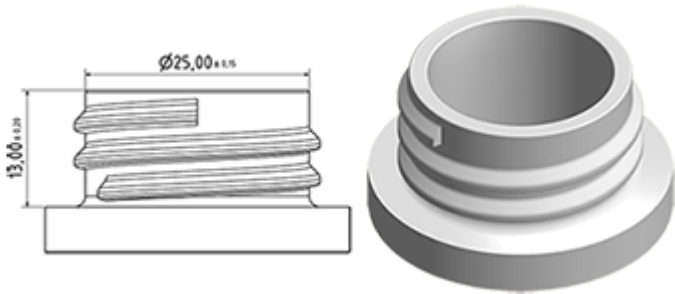

The SP05 sprayer is an all-plastic sprayer with a spraying capacity of 1.25 ML
 The SP05 sprayer is easy to use, with its ergonomic shape and its easy-grip trigger and nozzle.
 The nozzle has two positions with spray pictogram and « stop ». The spray pattern is even and circular without large droplets.
 The SP05 sprayer is an all-plastic sprayer with a spraying capacity of 1.25 ML
 The SP05 sprayer is easy to use, with its ergonomic shape and its easy-grip trigger and nozzle.
 The nozzle has two positions with spray pictogram and « stop ». The spray pattern is even and circular without large droplets.

General Information

- Ordering numbers : SP05 IN BS255NVERMO
- Spraying capacity : 1.25 ml
- Weight : 22.00 gr
- Color :
- Tube length : 255 mm

Neck : 28/400

Photo

Standard packaging :

- 370 pcs per box
- Dimensions : 60 x 40 x 36 cm
- Gross weight : 9.14 Kg

Exploded View

Pos	description	Material
1	Cover	PP
2	Body	PP
3	Ring	PP
4	Seal	PP/EPE
5	Tube	PP
6	Valve	PP
7	Valve	PP
8	Nozzle	PE
9	Trigger	PP
10	Spring	POM

Media