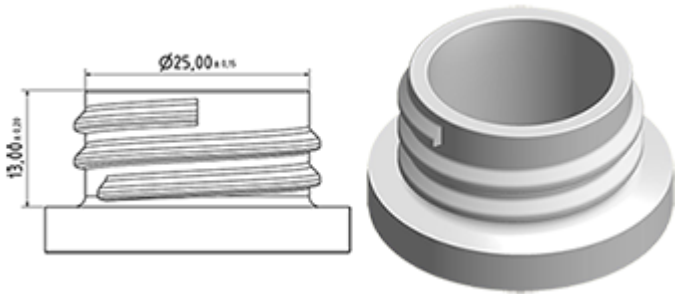

The SP05 sprayer is an all-plastic sprayer with a spraying capacity of 1.25 ML  
 The SP05 sprayer is easy to use, with its ergonomic shape and its easy-grip trigger and nozzle.  
 The nozzle has two positions with spray pictogram and « stop ». The spray pattern is even and circular without large droplets.  
 The SP05 sprayer is an all-plastic sprayer with a spraying capacity of 1.25 ML  
 The SP05 sprayer is easy to use, with its ergonomic shape and its easy-grip trigger and nozzle.  
 The nozzle has two positions with spray pictogram and « stop ». The spray pattern is even and circular without large droplets.

### General Information

- Ordering numbers : SP05 IN BS255NVERMO
- Spraying capacity : 1.25 ml
- Weight : 22.00 gr
- Color :
- Tube length : 255 mm

### Neck : 28/400