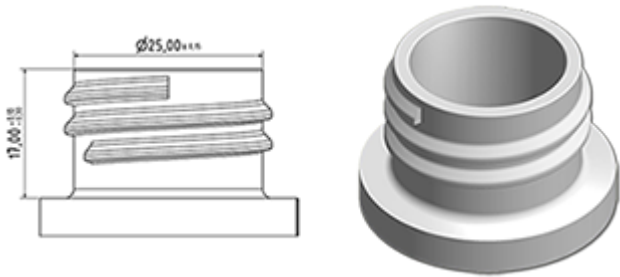

The SP05 sprayer is an all-plastic sprayer with a spraying capacity of 1.25 ML
 The SP05 sprayer is easy to use, with its ergonomic shape and its easy-grip trigger and nozzle.
 The nozzle has two positions with spray pictogram and « stop ». The spray pattern is even and circular without large droplets.

General Information

- Ordering numbers : SP05 IN BS255NBLAMO
- Spraying capacity : 1.25 ml
- Weight : 22.00 gr
- Color :
- Tube length : 255 mm

Neck : 28/410

Photo

Standard packaging :

- 370 pcs per box
- Dimensions : 60 x 40 x 36 cm
- Gross weight : 9.14 Kg

Exploded View

Pos	description	Material
1	Cover	PP
2	Body	PP
3	Ring	PP
4	Seal	PP/EPE
5	Tube	PP
6	Valve	PP
7	Valve	PP
8	Nozzle	PE
9	Trigger	PP
10	Spring	POM

Media