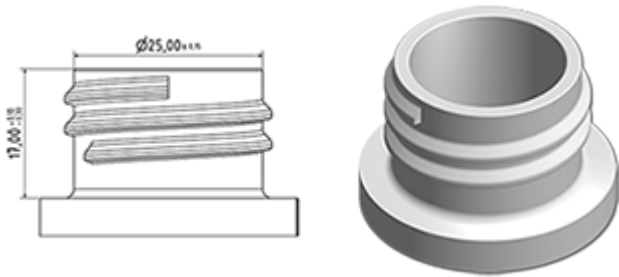

The SP05 sprayer is an all-plastic sprayer with a spraying capacity of 1.25 ML
 The SP05 sprayer is easy to use, with its ergonomic shape and its easy-grip trigger and nozzle.
 The nozzle has two positions with spray pictogram and « stop ». The spray pattern is even and circular without large droplets.

General Information

- Ordering numbers : SP05 IN BS255NBLAMO
- Spraying capacity : 1.25 ml
- Weight : 22.00 gr
- Color :
- Tube length : 255 mm

Photo

Neck : 28/410

Standard packaging :

- 370 pcs per box
- Dimensions : 60 x 40 x 36 cm
- Gross weight : 9.14 Kg

Exploded View

Pos	description	Material
1	Cover	PP
2	Body	PP
3	Ring	PP
4	Seal	PP/EPE
5	Tube	PP
6	Valve	PP
7	Valve	PP
8	Nozzle	PE
9	Trigger	PP
10	Spring	POM

Media