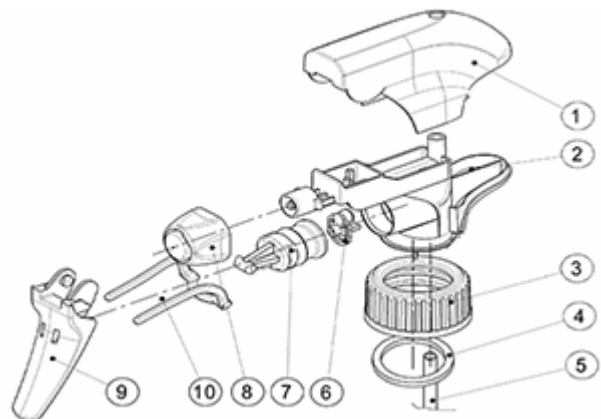

The SP05 sprayer is an all-plastic sprayer with a spraying capacity of 1.25 ML
 The SP05 sprayer is easy to use, with its ergonomic shape and its easy-grip trigger and nozzle.
 The nozzle has two positions with spray pictogram and « stop ». The spray pattern is even and circular without large droplets.

General Information

- Ordering numbers : SP05 IN BS255NBLAMO
- Spraying capacity : 1.25 ml
- Weight : 22.00 gr
- Color :
- Tube length : 255 mm

Photo

Neck : 28/410

Standard packaging :

- 370 pcs per box
- Dimensions : 60 x 40 x 36 cm
- Gross weight : 9.14 Kg

Exploded View

Pos	description	Material
1	Cover	PP
2	Body	PP
3	Ring	PP
4	Seal	PP/EPE
5	Tube	PP
6	Valve	PP
7	Valve	PP
8	Nozzle	PE
9	Trigger	PP
10	Spring	POM

Media