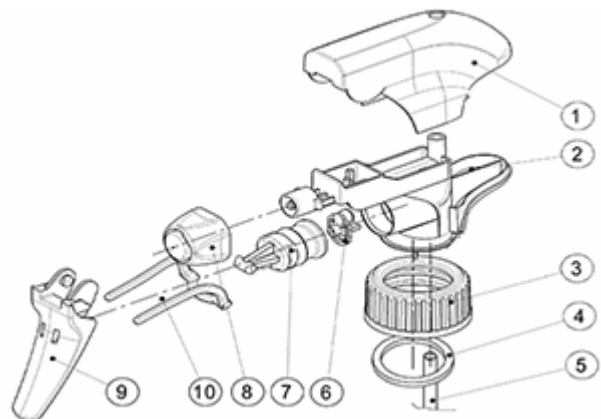

The SP05 sprayer is an all-plastic sprayer with a spraying capacity of 1.25 ML
 The SP05 sprayer is easy to use, with its ergonomic shape and its easy-grip trigger and nozzle.
 The nozzle has two positions with spray pictogram and « stop ». The spray pattern is even and circular without large droplets.

General Information

- Ordering numbers : SP05 IN BS255NBLAMO
- Spraying capacity : 1.25 ml
- Weight : 22.00 gr
- Color :
- Tube length : 255 mm

Neck : 28/410

Photo

Standard packaging :

- 370 pcs per box
- Dimensions : 60 x 40 x 36 cm
- Gross weight : 9.14 Kg

Exploded View

Pos	description	Material
1	Cover	PP
2	Body	PP
3	Ring	PP
4	Seal	PP/EPE
5	Tube	PP
6	Valve	PP
7	Valve	PP
8	Nozzle	PE
9	Trigger	PP
10	Spring	POM

Media