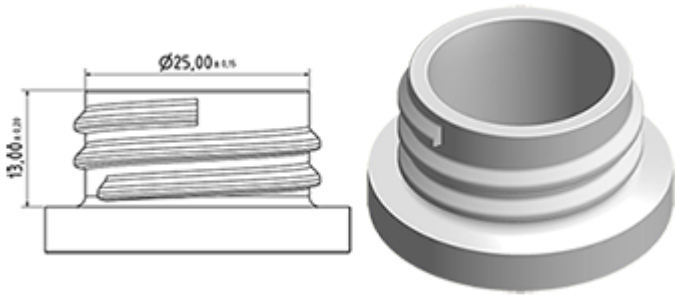

The SP05 sprayer is an all-plastic sprayer with a spraying capacity of 1.25 ML.
 The SP05 sprayer is easy to use, with its ergonomic shape and its easy-grip trigger and nozzle.
 The nozzle has two positions with spray pictogram and « stop ». The spray pattern is even and circular without large droplets.
 A foam nozzle is also available.

General Information

- Ordering numbers : SP05 IN BS255NBEU
- Spraying capacity : 1.25 ml
- Weight : 22.00 gr
- Color :
- Tube length : 255 mm

Neck : 28/400

Photo

Standard packaging :

- 370 pcs per box
- Dimensions : 60 x 40 x 36 cm
- Gross weight : 9.14 Kg

Exploded View

Pos	description	Material
1	Cover	PP
2	Body	PP
3	Ring	PP
4	Seal	PP/EPE
5	Tube	PP
6	Valve	PP
7	Valve	PP
8	Nozzle	PE
9	Trigger	PP
10	Spring	POM

Media