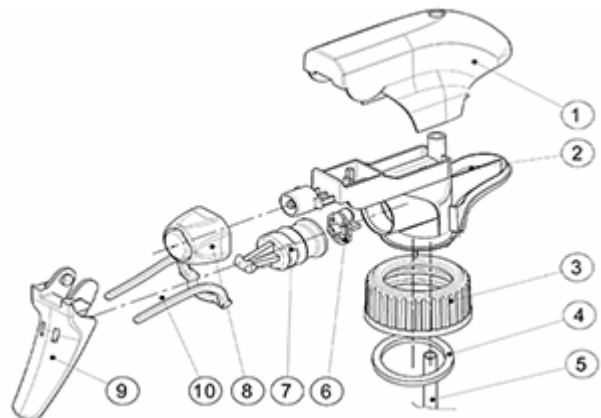

The SP05 sprayer is an all-plastic sprayer with a spraying capacity of 1.25 ML.
 The SP05 sprayer is easy to use, with its ergonomic shape and its easy-grip trigger and nozzle.
 The nozzle has two positions with spray pictogram and « stop ». The spray pattern is even and circular without large droplets.
 A foam nozzle is also available.

General Information

- Ordering numbers : SP05 IN BS255NBEU
- Spraying capacity : 1.25 ml
- Weight : 22.00 gr
- Color :
- Tube length : 255 mm

Neck : 28/400

Photo

Standard packaging :

- 370 pcs per box
- Dimensions : 60 x 40 x 36 cm
- Gross weight : 9.14 Kg

Exploded View

Pos	description	Material
1	Cover	PP
2	Body	PP
3	Ring	PP
4	Seal	PP/EPE
5	Tube	PP
6	Valve	PP
7	Valve	PP
8	Nozzle	PE
9	Trigger	PP
10	Spring	POM

Media