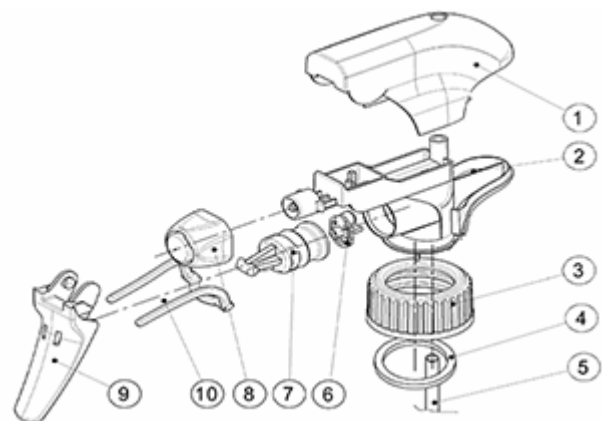

The SP05 sprayer is an all-plastic sprayer with a spraying capacity of 1.25 ML.
 The SP05 sprayer is easy to use, with its ergonomic shape and its easy-grip trigger and nozzle.
 The nozzle has two positions with spray pictogram and « stop ». The spray pattern is even and circular without large droplets.
 A foam nozzle is also available.

General Information

- Ordering numbers : SP05 IN BS255NBEU
- Spraying capacity : 1.25 ml
- Weight : 22.00 gr
- Color :
- Tube length : 255 mm

Neck : 28/400

Photo

Standard packaging :

- 370 pcs per box
- Dimensions : 60 x 40 x 36 cm
- Gross weight : 9.14 Kg

Exploded View

Pos	description	Material
1	Cover	PP
2	Body	PP
3	Ring	PP
4	Seal	PP/EPE
5	Tube	PP
6	Valve	PP
7	Valve	PP
8	Nozzle	PE
9	Trigger	PP
10	Spring	POM

Media