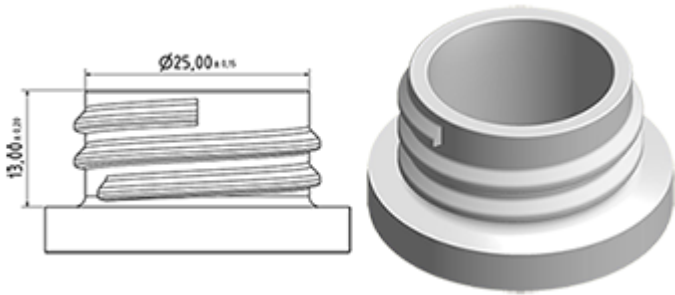

The SP05 sprayer is an all-plastic sprayer with a spraying capacity of 1.25 ML.  
 The SP05 sprayer is easy to use, with its ergonomic shape and its easy-grip trigger and nozzle.  
 The nozzle has two positions with spray pictogram and « stop ». The spray pattern is even and circular without large droplets.  
 A foam nozzle is also available.

## General Information

- Ordering numbers : SP05 IN BS255NBEU
- Spraying capacity : 1.25 ml
- Weight : 22.00 gr
- Color :
- Tube length : 255 mm

## Neck : 28/400