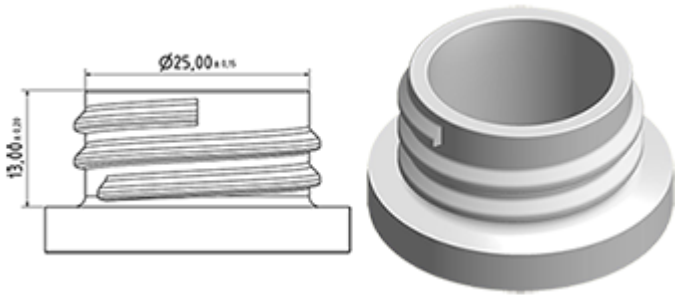

The SP05 sprayer is an all-plastic sprayer with a spraying capacity of 1.25 ML  
 The SP05 sprayer is easy to use, with its ergonomic shape and its easy-grip trigger and nozzle.  
 The nozzle has two positions with spray pictogram and « stop ». The spray pattern is even and circular without large droplets.

### General Information

- Ordering numbers : SP05 IN BS255BROUMO
- Spraying capacity : 1.25 ml
- Weight : 22.00 gr
- Color :
- Tube length : 255 mm

### Neck : 28/400