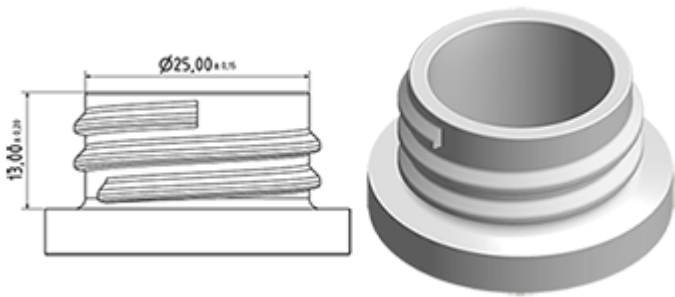

The SP05 sprayer is an all-plastic sprayer with a spraying capacity of 1.25 ML
 The SP05 sprayer is easy to use, with its ergonomic shape and its easy-grip trigger and nozzle.
 The nozzle has two positions with spray pictogram and « stop ». The spray pattern is even and circular without large droplets.

General Information

- Ordering numbers : SP05 IN BS255BROUMO
- Spraying capacity : 1.25 ml
- Weight : 22.00 gr
- Color :
- Tube length : 255 mm

Photo

Neck : 28/400

Standard packaging :

- 370 pcs per box
- Dimensions : 60 x 40 x 36 cm
- Gross weight : 9.14 Kg