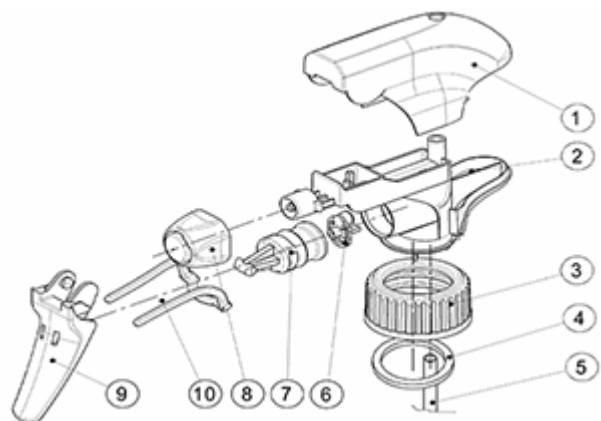

The SP05 sprayer is an all-plastic sprayer with a spraying capacity of 1.25 ML
The SP05 sprayer is easy to use, with its ergonomic shape and its easy-grip trigger and nozzle.
The nozzle has two positions with spray pictogram and « stop ». The spray pattern is even and circular without large droplets.

General Information

- Ordering numbers : SP05 IN BS255BROUMO
- Spraying capacity : 1.25 ml
- Weight : 22.00 gr
- Color :
- Tube length : 255 mm

Photo

Neck : 28/400

Standard packaging :

- 370 pcs per box
- Dimensions : 60 x 40 x 36 cm
- Gross weight : 9.14 Kg

Exploded View

Pos	description	Material
1	Cover	PP
2	Body	PP
3	Ring	PP
4	Seal	PP/EPE
5	Tube	PP
6	Valve	PP
7	Valve	PP
8	Nozzle	PE
9	Trigger	PP
10	Spring	POM