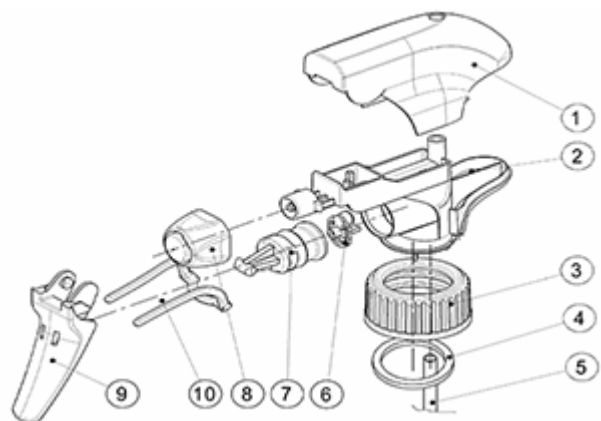

The SP05 sprayer is an all-plastic sprayer with a spraying capacity of 1.25 ML
 The SP05 sprayer is easy to use, with its ergonomic shape and its easy-grip trigger and nozzle.
 The nozzle has two positions with spray pictogram and « stop ». The spray pattern is even and circular without large droplets.

General Information

- Ordering numbers : SP05 IN BS255BROUMO
- Spraying capacity : 1.25 ml
- Weight : 22.00 gr
- Color :
- Tube length : 255 mm

Photo

Neck : 28/400

Standard packaging :

- 370 pcs per box
- Dimensions : 60 x 40 x 36 cm
- Gross weight : 9.14 Kg

Exploded View

| Pos | description | Material |
|-----|-------------|----------|
| 1 | Cover | PP |
| 2 | Body | PP |
| 3 | Ring | PP |
| 4 | Seal | PP/EPE |
| 5 | Tube | PP |
| 6 | Valve | PP |
| 7 | Valve | PP |
| 8 | Nozzle | PE |
| 9 | Trigger | PP |
| 10 | Spring | POM |