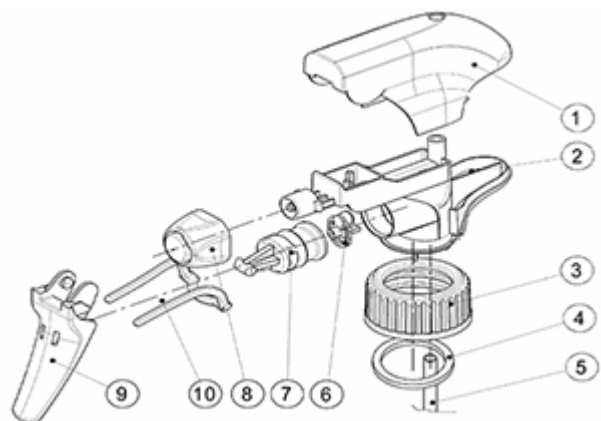

The SP05 sprayer is an all-plastic sprayer with a spraying capacity of 1.25 ML.
 The SP05 sprayer is easy to use, with its ergonomic shape and its easy-grip trigger and nozzle.
 The nozzle has two positions with spray pictogram and « stop ». The spray pattern is even and circular without large droplets.
 A foam nozzle is also available.

General Information

- Ordering numbers : SP05 IN BH255VEVE
- Spraying capacity : 1.25 ml
- Weight : 22.00 gr
- Color :
- Tube length : 255 mm

Neck : 28/410

Photo

Standard packaging :

- 370 pcs per box
- Dimensions : 60 x 40 x 36 cm
- Gross weight : 9.14 Kg

Exploded View

Pos	description	Material
1	Cover	PP
2	Body	PP
3	Ring	PP
4	Seal	PP/EPE
5	Tube	PP
6	Valve	PP
7	Valve	PP
8	Nozzle	PE
9	Trigger	PP
10	Spring	POM

Media