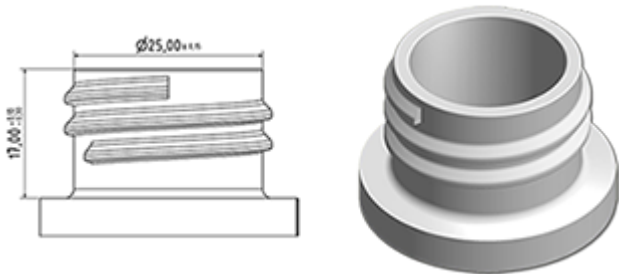

The SP05 sprayer is an all-plastic sprayer with a spraying capacity of 1.25 ML.
 The SP05 sprayer is easy to use, with its ergonomic shape and its easy-grip trigger and nozzle.
 The nozzle has two positions with spray pictogram and « stop ». The spray pattern is even and circular without large droplets.
 A foam nozzle is also available.

General Information

- Ordering numbers : SP05 IN BH255VEVE
- Spraying capacity : 1.25 ml
- Weight : 22.00 gr
- Color :
- Tube length : 255 mm

Neck : 28/410

Photo

Standard packaging :

- 370 pcs per box
- Dimensions : 60 x 40 x 36 cm
- Gross weight : 9.14 Kg

Exploded View

Pos	description	Material
1	Cover	PP
2	Body	PP
3	Ring	PP
4	Seal	PP/EPE
5	Tube	PP
6	Valve	PP
7	Valve	PP
8	Nozzle	PE
9	Trigger	PP
10	Spring	POM

Media