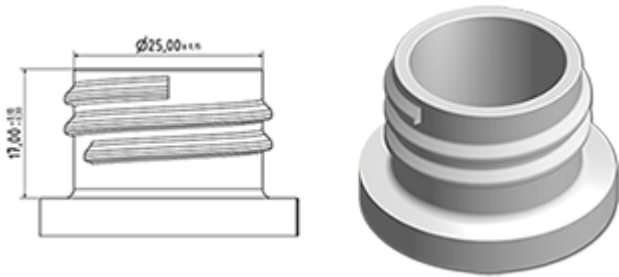

The SP05 sprayer is an all-plastic sprayer with a spraying capacity of 1.25 ML.
 The SP05 sprayer is easy to use, with its ergonomic shape and its easy-grip trigger and nozzle.
 The nozzle has two positions with spray pictogram and « stop ». The spray pattern is even and circular without large droplets.

General Information

- Ordering numbers : SP05 IN BH255ROROMO
- Spraying capacity : 1.25 ml
- Weight : 22.00 gr
- Color :
- Tube length : 255 mm

Neck : 28/410

Photo

Standard packaging :

- 370 pcs per box
- Dimensions : 60 x 40 x 36 cm
- Gross weight : 9.14 Kg