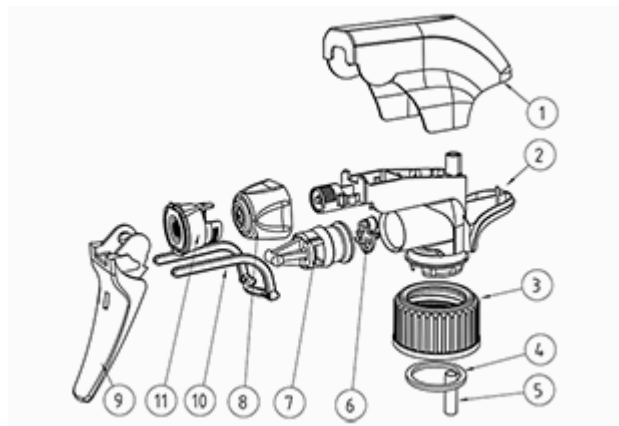

The SP05 sprayer is an all-plastic sprayer with a spraying capacity of 1.25 ML.
 The SP05 sprayer is easy to use, with its ergonomic shape and its easy-grip trigger and nozzle.
 The nozzle has two positions with spray pictogram and « stop ». The spray pattern is even and circular without large droplets.

General Information

- Ordering numbers : SP05 IN BH255ROROMO
- Spraying capacity : 1.25 ml
- Weight : 22.00 gr
- Color :
- Tube length : 255 mm

Neck : 28/410

Photo

Standard packaging :

- 370 pcs per box
- Dimensions : 60 x 40 x 36 cm
- Gross weight : 9.14 Kg

Exploded View

Pos	description	Material
1	Cover	PP
2	Body	PP
3	Ring	PP
4	Seal	PP/EPE
5	Tube	PP
6	Valve	PP
7	Valve	PP
8	Nozzle	PE
9	Trigger	PP
10	Spring	POM
11	Door foamer	PP

Media