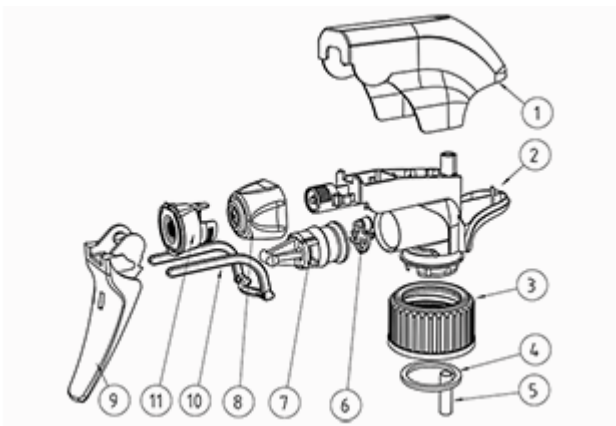

The SP05 sprayer is an all-plastic sprayer with a spraying capacity of 1.25 ML.
 The SP05 sprayer is easy to use, with its ergonomic shape and its easy-grip trigger and nozzle.
 The nozzle has two positions with spray pictogram and « stop ». The spray pattern is even and circular without large droplets.

General Information **Photo**

- Ordering numbers : SP05 IN BH255ROROMO
- Spraying capacity : 1.25 ml
- Weight : 22.00 gr
- Color :
- Tube length : 255 mm

Neck : 28/410

Standard packaging :

- 370 pcs per box
- Dimensions : 60 x 40 x 36 cm
- Gross weight : 9.14 Kg

Exploded View

Pos	description	Material
1	Cover	PP
2	Body	PP
3	Ring	PP
4	Seal	PP/EPE
5	Tube	PP
6	Valve	PP
7	Valve	PP
8	Nozzle	PE
9	Trigger	PP
10	Spring	POM
11	Door foamer	PP

Media