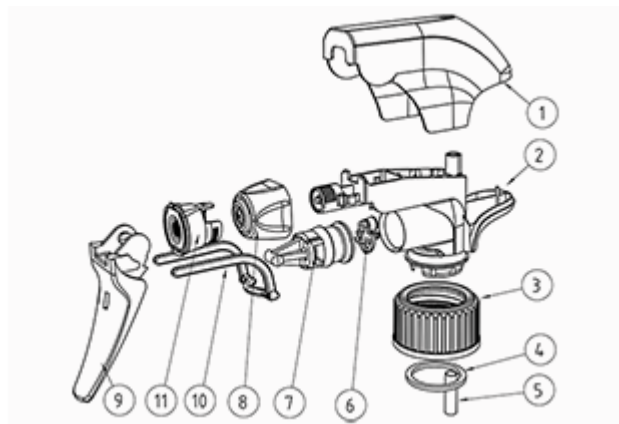

The SP05 sprayer is an all-plastic sprayer with a spraying capacity of 1.25 ML.
 The SP05 sprayer is easy to use, with its ergonomic shape and its easy-grip trigger and nozzle.
 The nozzle has two positions with spray pictogram and « stop ». The spray pattern is even and circular without large droplets.

General Information

- Ordering numbers : SP05 IN BH255ROROMO
- Spraying capacity : 1.25 ml
- Weight : 22.00 gr
- Color :
- Tube length : 255 mm

Neck : 28/410

Photo

Standard packaging :

- 370 pcs per box
- Dimensions : 60 x 40 x 36 cm
- Gross weight : 9.14 Kg

Exploded View

Pos	description	Material
1	Cover	PP
2	Body	PP
3	Ring	PP
4	Seal	PP/EPE
5	Tube	PP
6	Valve	PP
7	Valve	PP
8	Nozzle	PE
9	Trigger	PP
10	Spring	POM
11	Door foamer	PP

Media