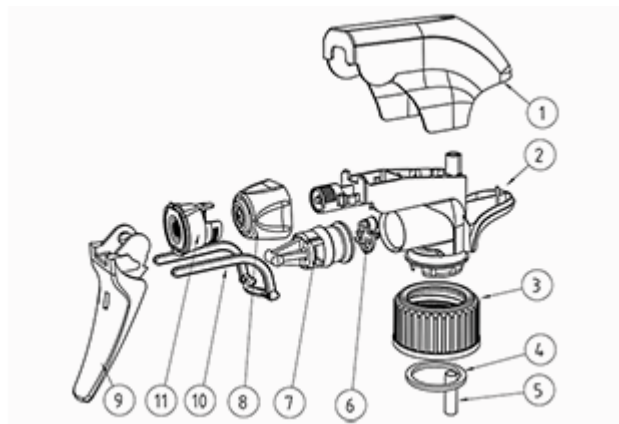

The SP05 sprayer is an all-plastic sprayer with a spraying capacity of 1.25 ML.
The SP05 sprayer is easy to use, with its ergonomic shape and its easy-grip trigger and nozzle.
The nozzle has two positions with spray pictogram and « stop ». The spray pattern is even and circular without large droplets.

General Information

- Ordering numbers : SP05 IN BH255ROROMO
- Spraying capacity : 1.25 ml
- Weight : 22.00 gr
- Color :
- Tube length : 255 mm

Neck : 28/410

Photo

Standard packaging :

- 370 pcs per box
- Dimensions : 60 x 40 x 36 cm
- Gross weight : 9.14 Kg

Exploded View

Pos	description	Material
1	Cover	PP
2	Body	PP
3	Ring	PP
4	Seal	PP/EPE
5	Tube	PP
6	Valve	PP
7	Valve	PP
8	Nozzle	PE
9	Trigger	PP
10	Spring	POM
11	Door foamer	PP