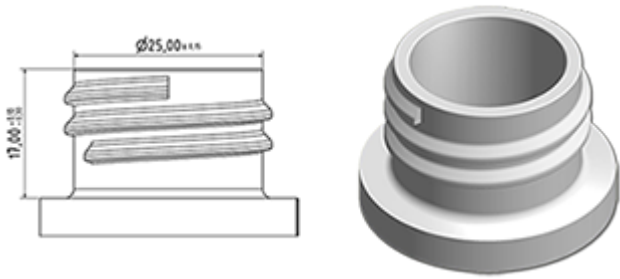

The SP05 sprayer is an all-plastic sprayer with a spraying capacity of 1.25 ML.
 The SP05 sprayer is easy to use, with its ergonomic shape and its easy-grip trigger and nozzle.
 The nozzle has two positions with spray pictogram and « stop ». The spray pattern is even and circular without large droplets.

General Information **Photo**

- Ordering numbers : SP05 IN BH255ROROMO
- Spraying capacity : 1.25 ml
- Weight : 22.00 gr
- Color :
- Tube length : 255 mm

Neck : 28/410

Standard packaging :

- 370 pcs per box
- Dimensions : 60 x 40 x 36 cm
- Gross weight : 9.14 Kg