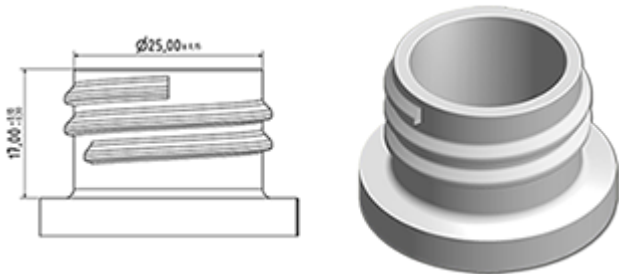

The SP05 sprayer is an all-plastic sprayer with a spraying capacity of 1.25 ML.
 The SP05 sprayer is easy to use, with its ergonomic shape and its easy-grip trigger and nozzle.
 The nozzle has two positions with spray pictogram and « stop ». The spray pattern is even and circular without large droplets.
 A foam nozzle is also available.

General Information

- Ordering numbers : SP05 IN BH255RORO
- Spraying capacity : 1.25 ml
- Weight : 22.00 gr
- Color :
- Tube length : 255 mm

Photo

Neck : 28/410

Standard packaging :

- 370 pcs per box
- Dimensions : 60 x 40 x 36 cm
- Gross weight : 9.14 Kg

Exploded View

Pos	description	Material
1	Cover	PP
2	Body	PP
3	Ring	PP
4	Seal	PP/EPE
5	Tube	PP
6	Valve	PP
7	Valve	PP
8	Nozzle	PE
9	Trigger	PP
10	Spring	POM

Media