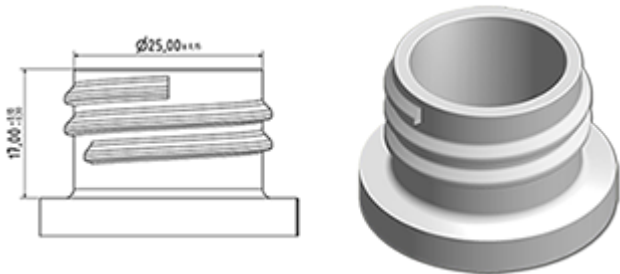

The SP05 sprayer is an all-plastic sprayer with a spraying capacity of 1.25 ML.  
 The SP05 sprayer is easy to use, with its ergonomic shape and its easy-grip trigger and nozzle.  
 The nozzle has two positions with spray pictogram and « stop ». The spray pattern is even and circular without large droplets.  
 A foam nozzle is also available.

### General Information

- Ordering numbers : SP05 IN BH255RORO
- Spraying capacity : 1.25 ml
- Weight : 22.00 gr
- Color :
- Tube length : 255 mm

### Neck : 28/410