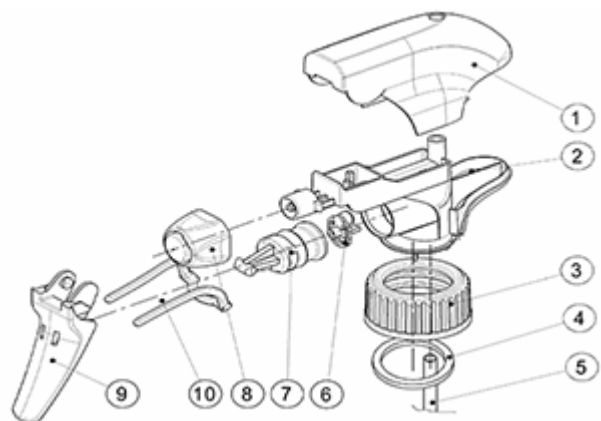

The SP05 sprayer is an all-plastic sprayer with a spraying capacity of 1.25 ML.
 The SP05 sprayer is easy to use, with its ergonomic shape and its easy-grip trigger and nozzle.
 The nozzle has two positions with spray pictogram and « stop ». The spray pattern is even and circular without large droplets.
 A foam nozzle is also available.

General Information

- Ordering numbers : SP05 IN BH255RORO
- Spraying capacity : 1.25 ml
- Weight : 22.00 gr
- Color :
- Tube length : 255 mm

Photo

Neck : 28/410

Standard packaging :

- 370 pcs per box
- Dimensions : 60 x 40 x 36 cm
- Gross weight : 9.14 Kg

Exploded View

Pos	description	Material
1	Cover	PP
2	Body	PP
3	Ring	PP
4	Seal	PP/EPE
5	Tube	PP
6	Valve	PP
7	Valve	PP
8	Nozzle	PE
9	Trigger	PP
10	Spring	POM

Media