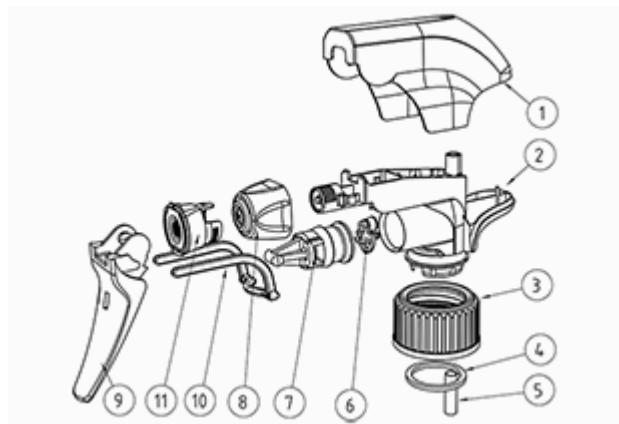

The SP05 sprayer is an all-plastic sprayer with a spraying capacity of 1.25 ML.
 The SP05 sprayer is easy to use, with its ergonomic shape and its easy-grip trigger and nozzle.
 The nozzle has two positions with spray pictogram and « stop ». The spray pattern is even and circular without large droplets.

General Information

- Ordering numbers : SP05 IN BH255NBLAMO
- Spraying capacity : 1.25 ml
- Weight : 22.00 gr
- Color :
- Tube length : 255 mm

Neck : 28/410

Photo

Standard packaging :

- 370 pcs per box
- Dimensions : 60 x 40 x 36 cm
- Gross weight : 9.14 Kg

Exploded View

Pos	description	Material
1	Cover	PP
2	Body	PP
3	Ring	PP
4	Seal	PP/EPE
5	Tube	PP
6	Valve	PP
7	Valve	PP
8	Nozzle	PE
9	Trigger	PP
10	Spring	POM
11	Door foamer	PP

Media