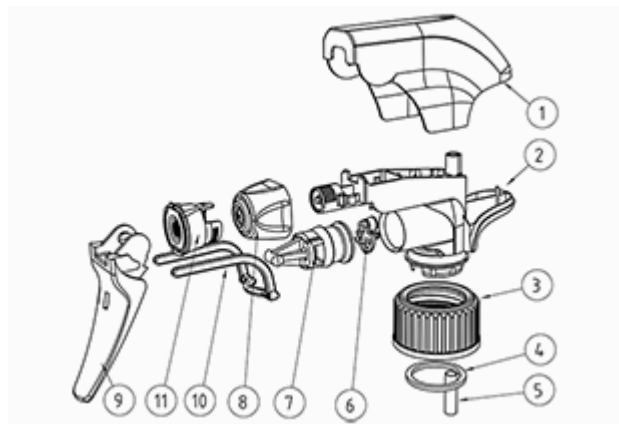

The SP05 sprayer is an all-plastic sprayer with a spraying capacity of 1.25 ML.
The SP05 sprayer is easy to use, with its ergonomic shape and its easy-grip trigger and nozzle.
The nozzle has two positions with spray pictogram and « stop ». The spray pattern is even and circular without large droplets.

General Information

- Ordering numbers : SP05 IN BH255NBLAMO
- Spraying capacity : 1.25 ml
- Weight : 22.00 gr
- Color :
- Tube length : 255 mm

Neck : 28/410

Photo

Standard packaging :

- 370 pcs per box
- Dimensions : 60 x 40 x 36 cm
- Gross weight : 9.14 Kg

Exploded View

Pos	description	Material
1	Cover	PP
2	Body	PP
3	Ring	PP
4	Seal	PP/EPE
5	Tube	PP
6	Valve	PP
7	Valve	PP
8	Nozzle	PE
9	Trigger	PP
10	Spring	POM
11	Door foamer	PP