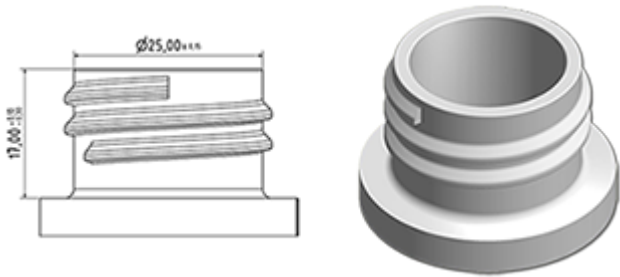

The SP05 sprayer is an all-plastic sprayer with a spraying capacity of 1.25 ML.
 The SP05 sprayer is easy to use, with its ergonomic shape and its easy-grip trigger and nozzle.
 The nozzle has two positions with spray pictogram and « stop ». The spray pattern is even and circular without large droplets.

General Information

- Ordering numbers : SP05 IN BH255NBLAMO
- Spraying capacity : 1.25 ml
- Weight : 22.00 gr
- Color :
- Tube length : 255 mm

Neck : 28/410

Photo

Standard packaging :

- 370 pcs per box
- Dimensions : 60 x 40 x 36 cm
- Gross weight : 9.14 Kg