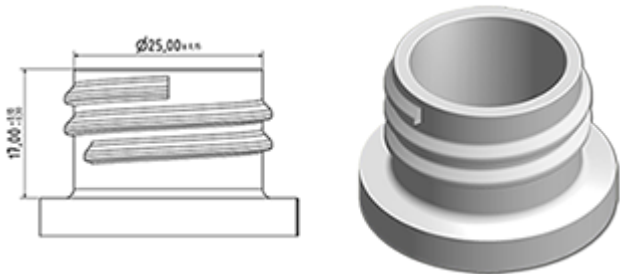

The SP05 sprayer is an all-plastic sprayer with a spraying capacity of 1.25 ML.
 The SP05 sprayer is easy to use, with its ergonomic shape and its easy-grip trigger and nozzle.
 The nozzle has two positions with spray pictogram and « stop ». The spray pattern is even and circular without large droplets.
 A foam nozzle is also available.

General Information

- Ordering numbers : SP05 IN BH255JAJA
- Spraying capacity : 1.25 ml
- Weight : 22.00 gr
- Color :
- Tube length : 255 mm

Photo

Neck : 28/410

Standard packaging :

- 370 pcs per box
- Dimensions : 60 x 40 x 36 cm
- Gross weight : 9.14 Kg

Exploded View

Pos	description	Material
1	Cover	PP
2	Body	PP
3	Ring	PP
4	Seal	PP/EPE
5	Tube	PP
6	Valve	PP
7	Valve	PP
8	Nozzle	PE
9	Trigger	PP
10	Spring	POM

Media