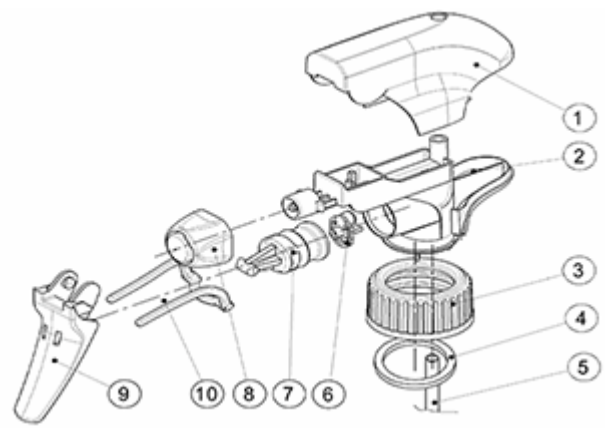

The SP05 sprayer is an all-plastic sprayer with a spraying capacity of 1.25 ML.
 The SP05 sprayer is easy to use, with its ergonomic shape and its easy-grip trigger and nozzle.
 The nozzle has two positions with spray pictogram and « stop ». The spray pattern is even and circular without large droplets.
 A foam nozzle is also available.

General Information

- Ordering numbers : SP05 IN BH255JAJA
- Spraying capacity : 1.25 ml
- Weight : 22.00 gr
- Color :
- Tube length : 255 mm

Photo

Neck : 28/410

Standard packaging :

- 370 pcs per box
- Dimensions : 60 x 40 x 36 cm
- Gross weight : 9.14 Kg

Exploded View

Pos	description	Material
1	Cover	PP
2	Body	PP
3	Ring	PP
4	Seal	PP/EPE
5	Tube	PP
6	Valve	PP
7	Valve	PP
8	Nozzle	PE
9	Trigger	PP
10	Spring	POM

Media