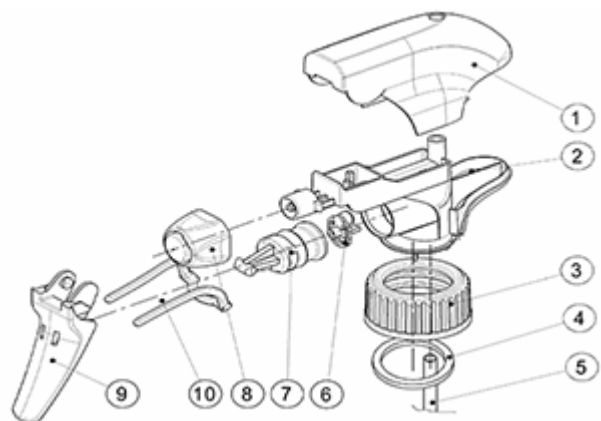

The SP05 sprayer is an all-plastic sprayer with a spraying capacity of 1.25 ML.
 The SP05 sprayer is easy to use, with its ergonomic shape and its easy-grip trigger and nozzle.
 The nozzle has two positions with spray pictogram and « stop ». The spray pattern is even and circular without large droplets.
 A foam nozzle is also available.

General Information

- Ordering numbers : SP05 IN BH255JAJA
- Spraying capacity : 1.25 ml
- Weight : 22.00 gr
- Color :
- Tube length : 255 mm

Photo

Neck : 28/410

Standard packaging :

- 370 pcs per box
- Dimensions : 60 x 40 x 36 cm
- Gross weight : 9.14 Kg

Exploded View

Pos	description	Material
1	Cover	PP
2	Body	PP
3	Ring	PP
4	Seal	PP/EPE
5	Tube	PP
6	Valve	PP
7	Valve	PP
8	Nozzle	PE
9	Trigger	PP
10	Spring	POM

Media