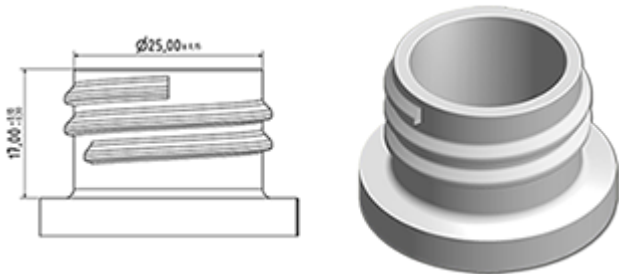

The SP05 sprayer is an all-plastic sprayer with a spraying capacity of 1.25 ML.
 The SP05 sprayer is easy to use, with its ergonomic shape and its easy-grip trigger and nozzle.
 The nozzle has two positions with spray pictogram and « stop ». The spray pattern is even and circular without large droplets.
 A foam nozzle is also available.

General Information

- Ordering numbers : SP05 IN BH255JAJA
- Spraying capacity : 1.25 ml
- Weight : 22.00 gr
- Color :
- Tube length : 255 mm

Photo

Neck : 28/410

Standard packaging :

- 370 pcs per box
- Dimensions : 60 x 40 x 36 cm
- Gross weight : 9.14 Kg

Exploded View

Pos	description	Material
1	Cover	PP
2	Body	PP
3	Ring	PP
4	Seal	PP/EPE
5	Tube	PP
6	Valve	PP
7	Valve	PP
8	Nozzle	PE
9	Trigger	PP
10	Spring	POM

Media