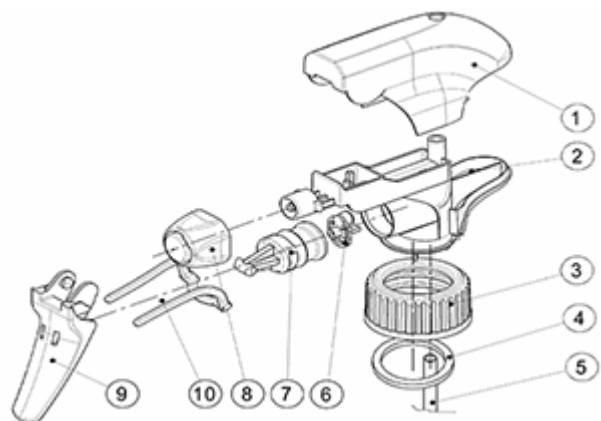

The SP05 sprayer is an all-plastic sprayer with a spraying capacity of 1.25 ML.
 The SP05 sprayer is easy to use, with its ergonomic shape and its easy-grip trigger and nozzle.
 The nozzle has two positions with spray pictogram and « stop ». The spray pattern is even and circular without large droplets.
 A foam nozzle is also available.

General Information

- Ordering numbers : SP05 IN BH255BEBE
- Spraying capacity : 1.25 ml
- Weight : 22.00 gr
- Color :
- Tube length : 255 mm

Neck : 28/410

Photo

Standard packaging :

- 370 pcs per box
- Dimensions : 60 x 40 x 36 cm
- Gross weight : 9.14 Kg

Exploded View

Pos	description	Material
1	Cover	PP
2	Body	PP
3	Ring	PP
4	Seal	PP/EPE
5	Tube	PP
6	Valve	PP
7	Valve	PP
8	Nozzle	PE
9	Trigger	PP
10	Spring	POM

Media