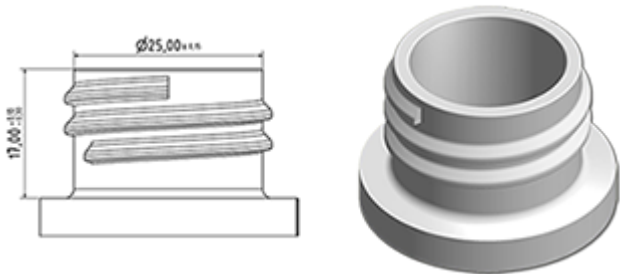

The SP05 sprayer is an all-plastic sprayer with a spraying capacity of 1.25 ML.  
 The SP05 sprayer is easy to use, with its ergonomic shape and its easy-grip trigger and nozzle.  
 The nozzle has two positions with spray pictogram and « stop ». The spray pattern is even and circular without large droplets.  
 A foam nozzle is also available.

## General Information

- Ordering numbers : SP05 IN BH255BEBE
- Spraying capacity : 1.25 ml
- Weight : 22.00 gr
- Color :
- Tube length : 255 mm

## Neck : 28/410