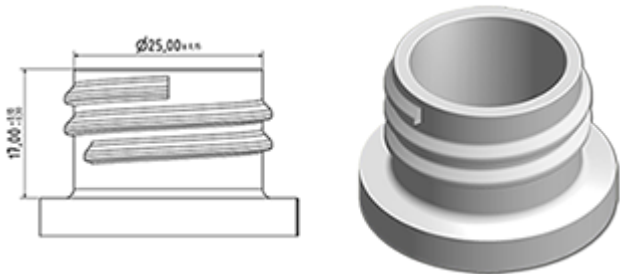

The SP05 sprayer is an all-plastic sprayer with a spraying capacity of 1.25 ML.
 The SP05 sprayer is easy to use, with its ergonomic shape and its easy-grip trigger and nozzle.
 The nozzle has two positions with spray pictogram and « stop ». The spray pattern is even and circular without large droplets.
 A foam nozzle is also available.

General Information

- Ordering numbers : SP05 IN BH255BEBE
- Spraying capacity : 1.25 ml
- Weight : 22.00 gr
- Color :
- Tube length : 255 mm

Photo

Neck : 28/410

Standard packaging :

- 370 pcs per box
- Dimensions : 60 x 40 x 36 cm
- Gross weight : 9.14 Kg

Exploded View

Pos	description	Material
1	Cover	PP
2	Body	PP
3	Ring	PP
4	Seal	PP/EPE
5	Tube	PP
6	Valve	PP
7	Valve	PP
8	Nozzle	PE
9	Trigger	PP
10	Spring	POM

Media