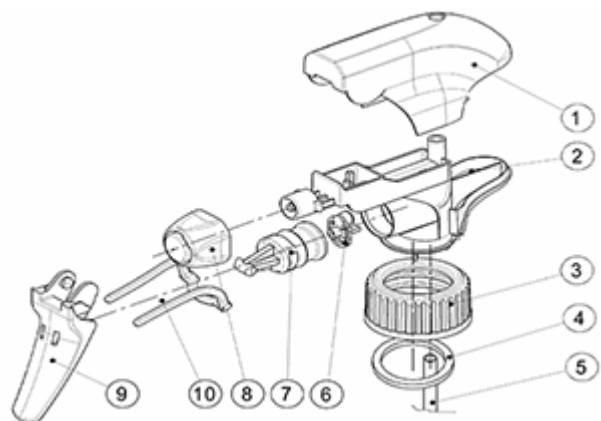

The SP05 sprayer is an all-plastic sprayer with a spraying capacity of 1.25 ML.
 The SP05 sprayer is easy to use, with its ergonomic shape and its easy-grip trigger and nozzle.
 The nozzle has two positions with spray pictogram and « stop ». The spray pattern is even and circular without large droplets.
 A foam nozzle is also available.

General Information

- Ordering numbers : SP05 IN BH255BEBE
- Spraying capacity : 1.25 ml
- Weight : 22.00 gr
- Color :
- Tube length : 255 mm

Photo

Neck : 28/410

Standard packaging :

- 370 pcs per box
- Dimensions : 60 x 40 x 36 cm
- Gross weight : 9.14 Kg

Exploded View

Pos	description	Material
1	Cover	PP
2	Body	PP
3	Ring	PP
4	Seal	PP/EPE
5	Tube	PP
6	Valve	PP
7	Valve	PP
8	Nozzle	PE
9	Trigger	PP
10	Spring	POM

Media