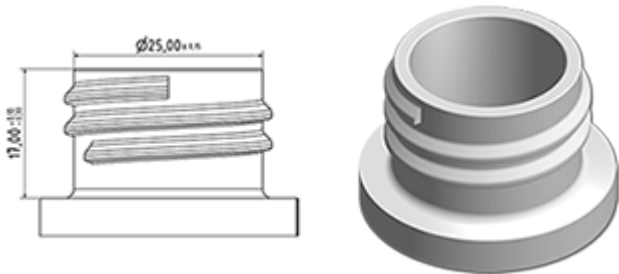

The SP05 sprayer is an all-plastic sprayer with a spraying capacity of 1.25 ML.
 The SP05 sprayer is easy to use, with its ergonomic shape and its easy-grip trigger and nozzle.
 The nozzle has two positions with spray pictogram and « stop ». The spray pattern is even and circular without large droplets.
 A foam nozzle is also available.

General Information

- Ordering numbers : SP05 IN BH255BEBE
- Spraying capacity : 1.25 ml
- Weight : 22.00 gr
- Color :
- Tube length : 255 mm

Neck : 28/410

Photo

Standard packaging :

- 370 pcs per box
- Dimensions : 60 x 40 x 36 cm
- Gross weight : 9.14 Kg

Exploded View

Pos	description	Material
1	Cover	PP
2	Body	PP
3	Ring	PP
4	Seal	PP/EPE
5	Tube	PP
6	Valve	PP
7	Valve	PP
8	Nozzle	PE
9	Trigger	PP
10	Spring	POM

Media