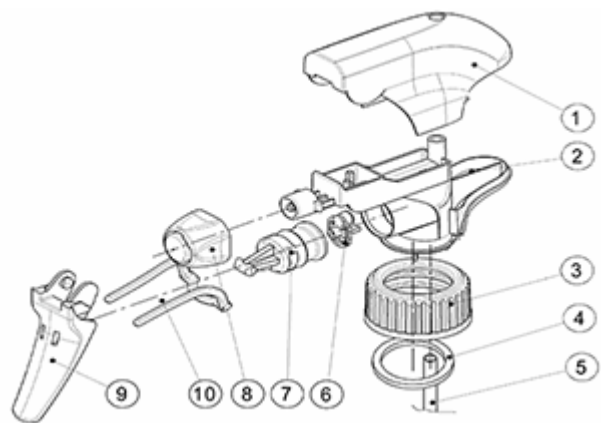

The SP05 sprayer is an all-plastic sprayer with a spraying capacity of 1.25 ML.  
 The SP05 sprayer is easy to use, with its ergonomic shape and its easy-grip trigger and nozzle.  
 The nozzle has two positions with spray pictogram and « stop ». The spray pattern is even and circular without large droplets.  
 A foam nozzle is also available.

**General Information** **Photo**

- Ordering numbers : SP05 IN BH255BEBE
- Spraying capacity : 1.25 ml
- Weight : 22.00 gr
- Color :
- Tube length : 255 mm

**Neck : 28/410**

**Standard packaging :**

- 370 pcs per box
- Dimensions : 60 x 40 x 36 cm
- Gross weight : 9.14 Kg

**Exploded View**

Pos	description	Material
1	Cover	PP
2	Body	PP
3	Ring	PP
4	Seal	PP/EPE
5	Tube	PP
6	Valve	PP
7	Valve	PP
8	Nozzle	PE
9	Trigger	PP
10	Spring	POM

Media