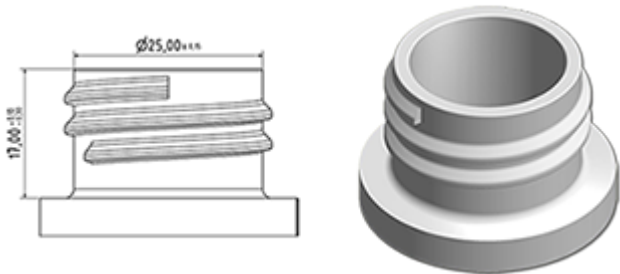

The SP05 sprayer is an all-plastic sprayer with a spraying capacity of 1.25 ML.  
 The SP05 sprayer is easy to use, with its ergonomic shape and its easy-grip trigger and nozzle.  
 The nozzle has two positions with spray pictogram and « stop ». The spray pattern is even and circular without large droplets.  
 A foam nozzle is also available.

**General Information** **Photo**

- Ordering numbers : SP05 IN BH255BEBE
- Spraying capacity : 1.25 ml
- Weight : 22.00 gr
- Color :
- Tube length : 255 mm

**Neck : 28/410**

**Standard packaging :**

- 370 pcs per box
- Dimensions : 60 x 40 x 36 cm
- Gross weight : 9.14 Kg