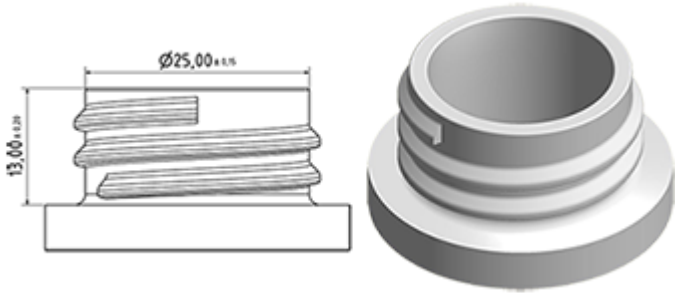

Single screw cap with gasket EPE

**General Information**

- Ordering numbers : R25002A BS BLA
- Weight : 3.00 gr
- Color : white
- Dimensions : diameter 30 mm / height 13 mm

**Neck : 28/400**

**Photo**

**Standard packaging :**

- 5000 pcs per box
- Dimensions : 60 x 40 x 31 cm
- Gross weight : 15.78 Kg

**Material**

Pos	description	Material
1	Cap	PP
2	Seal	EPE