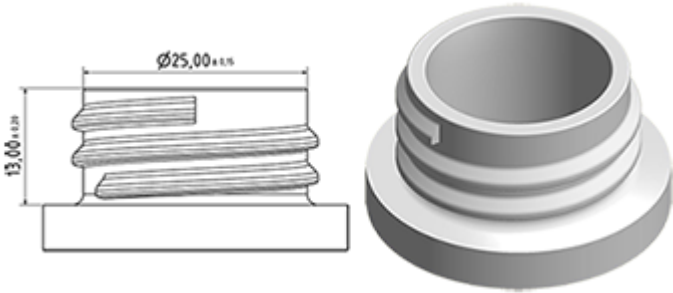

Single screw cap with gasket EPE

General Information

- Ordering numbers : R25002A BS BLA
- Weight : 3.00 gr
- Color : white
- Dimensions : diameter 30 mm / height 13 mm

Neck : 28/400

Photo

Standard packaging :

- 5000 pcs per box
- Dimensions : 60 x 40 x 31 cm
- Gross weight : 15.78 Kg

Material

Pos	description	Material
1	Cap	PP
2	Seal	EPE