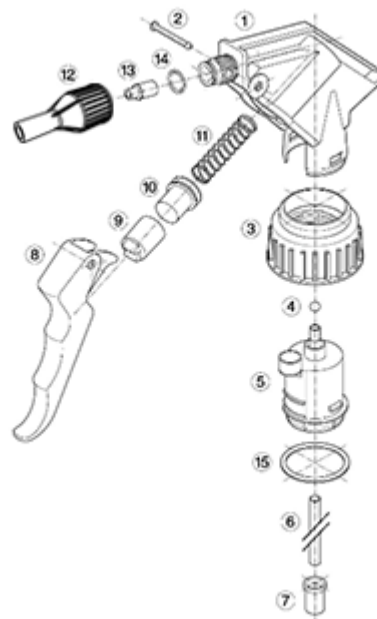

## General Information

- Ordering numbers : MAXIT0100BS235BROUMO
- Spraying capacity : 2.2 ml
- Weight : 39.00 gr
- Color :
- Tube length : 235 mm

## Neck : 28/400

## Standard packaging :

- 400 pcs per box
- Dimensions : 57 x 39 x 55 cm
- Gross weight : 16.85 Kg

## Exploded View

Pos	description	Material
1	Body	PP
2	Rivet	POM
3	Ring	PP
4	Ball	st. steel 302
5	Connection	PP
6	Tube	PE
7	Filter	PP
8	Trigger	PP
9	Washer holder	PP
10	Washer	NBR
11	Spring	st. steel 302
12	Nozzle	PP
13	Valve	POM
14	O-ring	NBR
15	Seal	PE/EPE