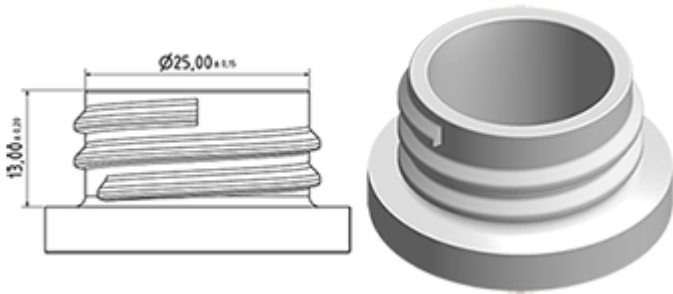

The MAXI sprayer is a professional high-performance model with a very high output of 2.2 ml per stroke. The MAXI has an extremely robust construction, designed for constant use over a long period. It has a long contoured three-finger trigger for effort-free operation. The trigger surface is textured for an easy grip even with wet or gloved hands. The nozzle is fully adjustable from a fine mist to a direct jet. The diptube filter is fitted as standard. The Maxi is recommended for professional, industrial and janitorial use and for all applications where a large quantity of product sprayed is required.

General Information

- Ordering numbers : MAXIT0100BS235BROUMO
- Spraying capacity : 2.2 ml
- Weight : 39.00 gr
- Color :
- Tube length : 235 mm

Neck : 28/400

Standard packaging :

- 400 pcs per box
- Dimensions : 57 x 39 x 55 cm
- Gross weight : 16.85 Kg

Photo

Exploded View

Pos	description	Material
1	Body	PP
2	Rivet	POM
3	Ring	PP
4	Ball	st. steel 302
5	Connection	PP
6	Tube	PE
7	Filter	PP
8	Trigger	PP
9	Washer holder	PP
10	Washer	NBR
11	Spring	st. steel 302
12	Nozzle	PP
13	Valve	POM
14	O-ring	NBR
15	Seal	PE/EPE