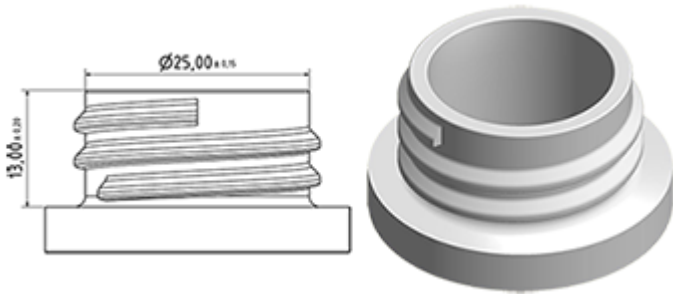

The MAXI sprayer is a professional high-performance model with a very high output of 2.2 ml per stroke. The MAXI has an extremely robust construction, designed for constant use over a long period. It has a long contoured three-finger trigger for effort-free operation. The trigger surface is textured for an easy grip even with wet or gloved hands. The nozzle is fully adjustable from a fine mist to a direct jet. The diptube filter is fitted as standard. The Maxi is recommended for professional, industrial and janitorial use and for all applications where a large quantity of product sprayed is required.

## General Information

- Ordering numbers : MAXIT0100BS235BROUMO
- Spraying capacity : 2.2 ml
- Weight : 39.00 gr
- Color :
- Tube length : 235 mm

## Neck : 28/400