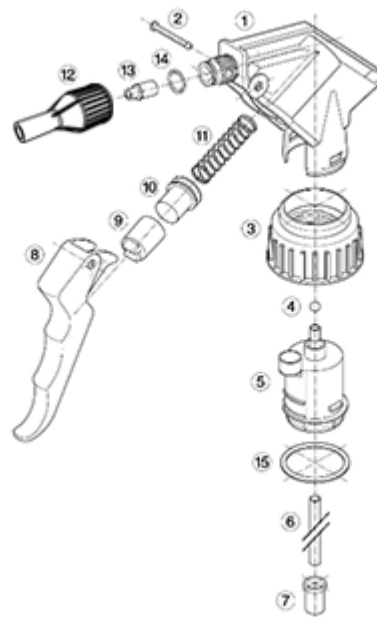

The MAXI sprayer is a professional high-performance model with a very high output of 2.2 ml per stroke. The MAXI has an extremely robust construction, designed for constant use over a long period. It has a long contoured three-finger trigger for effort-free operation. The trigger surface is textured for an easy grip even with wet or gloved hands. The nozzle is fully adjustable from a fine mist to a direct jet. The diptube filter is fitted as standard. The Maxi is recommended for professional, industrial and janitorial use and for all applications where a large quantity of product sprayed is required.

General Information

- Ordering numbers : MAXIT0100BS235BROUMO
- Spraying capacity : 2.2 ml
- Weight : 39.00 gr
- Color :
- Tube length : 235 mm

Neck : 28/400

Standard packaging :

- 400 pcs per box
- Dimensions : 57 x 39 x 55 cm
- Gross weight : 16.85 Kg

Photo

Exploded View

Pos	description	Material
1	Body	PP
2	Rivet	POM
3	Ring	PP
4	Ball	st. steel 302
5	Connection	PP
6	Tube	PE
7	Filter	PP
8	Trigger	PP
9	Washer holder	PP
10	Washer	NBR
11	Spring	st. steel 302
12	Nozzle	PP
13	Valve	POM
14	O-ring	NBR
15	Seal	PE/EPE