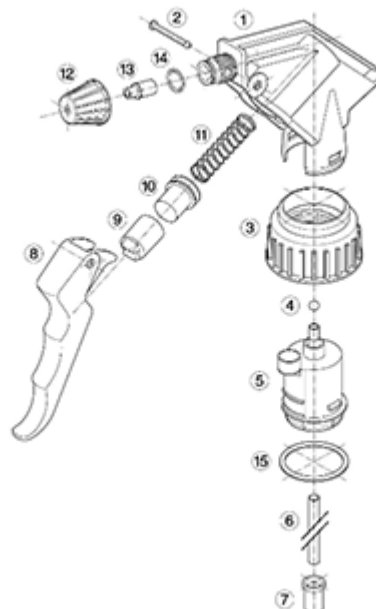

General Information

- Ordering numbers : MAXI JTBS270BROU
- Spraying capacity : 2.2 ml
- Weight : 38.00 gr
- Color :
- Tube length : 270 mm

Neck : 28/400

Standard packaging :

- 400 pcs per box
- Dimensions : 57 x 39 x 55 cm
- Gross weight : 16.45 Kg

Photo

Exploded View

Pos	description	Material
1	Body	PP
2	Rivet	POM
3	Ring	PP
4	Ball	st. steel 302
5	Connection	PP
6	Tube	PE
7	Filter	PP
8	Trigger	PP
9	Washer holder	PP
10	Washer	NBR
11	Spring	st. steel 302
12	Nozzle	PP
13	Valve	POM
14	O-ring	NBR
15	Seal	PE/EPE