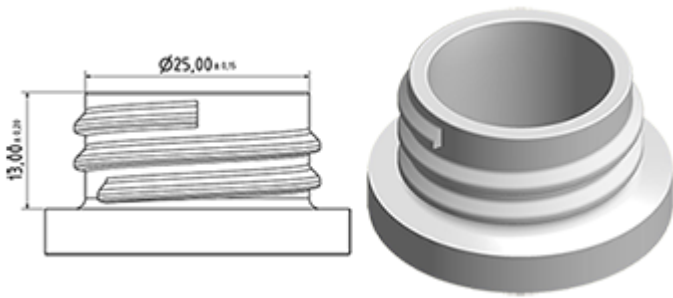

The MAXI sprayer is a professional high-performance model with a very high output of 2.2 ml per stroke. The MAXI has an extremely robust construction, designed for constant use over a long period. It has a long contoured three-finger trigger for effort-free operation. The trigger surface is textured for an easy grip even with wet or gloved hands.

The nozzle is fully adjustable from a fine mist to a direct jet. A foamer nozzle is also available. The diptube filter is fitted as standard.

The Maxi is recommended for professional, industrial and janitorial use and for all applications where a large quantity of product sprayed is required.

General Information

- Ordering numbers : MAXI JTBS270BROU
- Spraying capacity : 2.2 ml
- Weight : 38.00 gr
- Color :
- Tube length : 270 mm

Neck : 28/400

Standard packaging :

- 400 pcs per box
- Dimensions : 57 x 39 x 55 cm
- Gross weight : 16.45 Kg