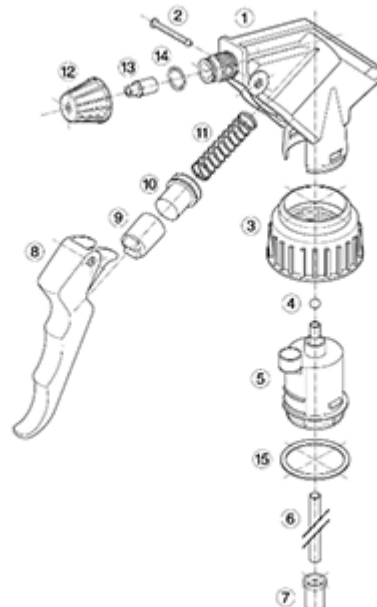

General Information

- Ordering numbers : MAXI JTBS270BROU
- Spraying capacity : 2.2 ml
- Weight : 38.00 gr
- Color :
- Tube length : 270 mm

Neck : 28/400

Standard packaging :

- 400 pcs per box
- Dimensions : 57 x 39 x 55 cm
- Gross weight : 16.45 Kg

Photo

Exploded View

Pos	description	Material
1	Body	PP
2	Rivet	POM
3	Ring	PP
4	Ball	st. steel 302
5	Connection	PP
6	Tube	PE
7	Filter	PP
8	Trigger	PP
9	Washer holder	PP
10	Washer	NBR
11	Spring	st. steel 302
12	Nozzle	PP
13	Valve	POM
14	O-ring	NBR
15	Seal	PE/EPE