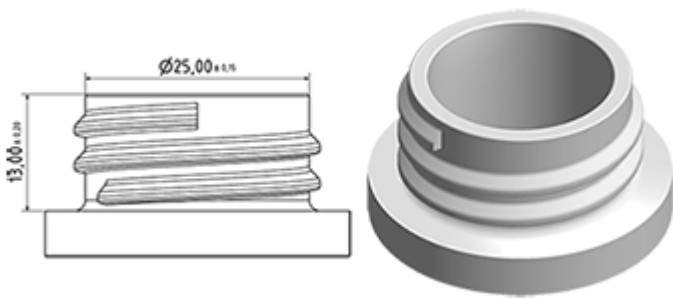

The MAXI sprayer is a professional high-performance model with a very high output of 2.2 ml per stroke. The MAXI has an extremely robust construction, designed for constant use over a long period. It has a long contoured three-finger trigger for effort-free operation. The trigger surface is textured for an easy grip even with wet or gloved hands.

The nozzle is fully adjustable from a fine mist to a direct jet. A foamer nozzle is also available. The diptube filter is fitted as standard.

The Maxi is recommended for professional, industrial and janitorial use and for all applications where a large quantity of product sprayed is required.

General Information

- Ordering numbers : MAXI JTBS270BROU
- Spraying capacity : 2.2 ml
- Weight : 38.00 gr
- Color :
- Tube length : 270 mm

Neck : 28/400

Standard packaging :

- 400 pcs per box
- Dimensions : 57 x 39 x 55 cm
- Gross weight : 16.45 Kg