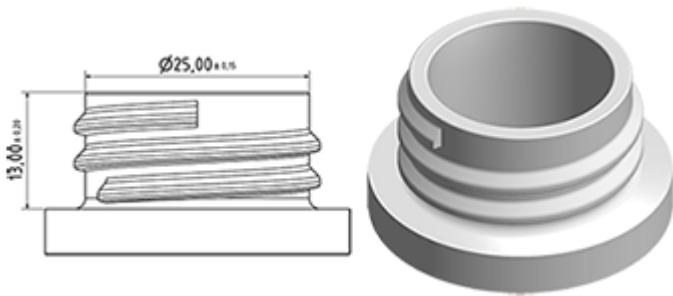

The MAXI sprayer is a professional high-performance model with a very high output of 2.2 ml per stroke. The MAXI has an extremely robust construction, designed for constant use over a long period. It has a long contoured three-finger trigger for effort-free operation. The trigger surface is textured for an easy grip even with wet or gloved hands.

The nozzle is fully adjustable from a fine mist to a direct jet. A foamer nozzle is also available. The diptube filter is fitted as standard.

The Maxi is recommended for professional, industrial and janitorial use and for all applications where a large quantity of product sprayed is required.

General Information

- Ordering numbers : MAXI JTBS270BROU
- Spraying capacity : 2.2 ml
- Weight : 38.00 gr
- Color :
- Tube length : 270 mm

Neck : 28/400

Standard packaging :

- 400 pcs per box
- Dimensions : 57 x 39 x 55 cm
- Gross weight : 16.45 Kg