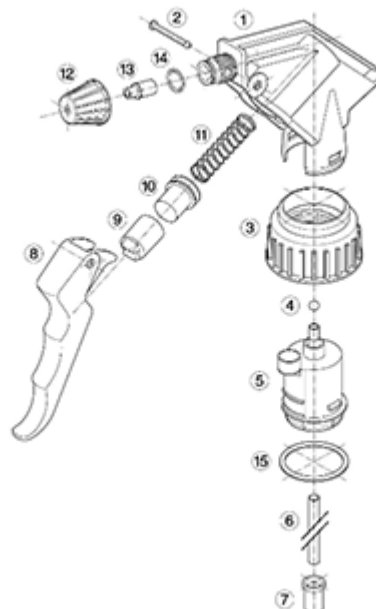

General Information

- Ordering numbers : MAXI JTBS270BJAU
- Spraying capacity : 2.2 ml
- Weight : 38.00 gr
- Color :
- Tube length : 270 mm

Neck : 28/400

Standard packaging :

- 400 pcs per box
- Dimensions : 57 x 39 x 55 cm
- Gross weight : 16.45 Kg

Photo

Exploded View

Pos	description	Material
1	Body	PP
2	Rivet	POM
3	Ring	PP
4	Ball	st. steel 302
5	Connection	PP
6	Tube	PE
7	Filter	PP
8	Trigger	PP
9	Washer holder	PP
10	Washer	NBR
11	Spring	st. steel 302
12	Nozzle	PP
13	Valve	POM
14	O-ring	NBR
15	Seal	PE/EPE