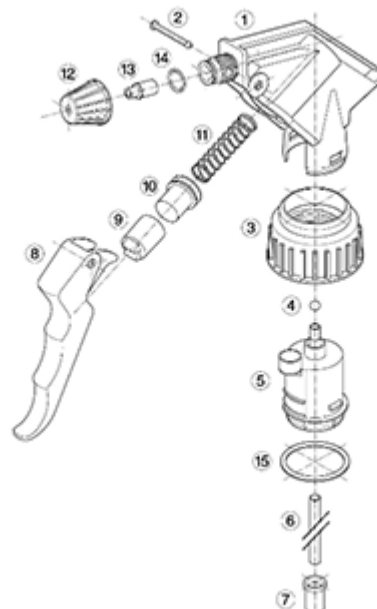

General Information

- Ordering numbers : MAXI JTBS270BJAU
- Spraying capacity : 2.2 ml
- Weight : 38.00 gr
- Color :
- Tube length : 270 mm

Neck : 28/400

Standard packaging :

- 400 pcs per box
- Dimensions : 57 x 39 x 55 cm
- Gross weight : 16.45 Kg

Photo

Exploded View

Pos	description	Material
1	Body	PP
2	Rivet	POM
3	Ring	PP
4	Ball	st. steel 302
5	Connection	PP
6	Tube	PE
7	Filter	PP
8	Trigger	PP
9	Washer holder	PP
10	Washer	NBR
11	Spring	st. steel 302
12	Nozzle	PP
13	Valve	POM
14	O-ring	NBR
15	Seal	PE/EPE