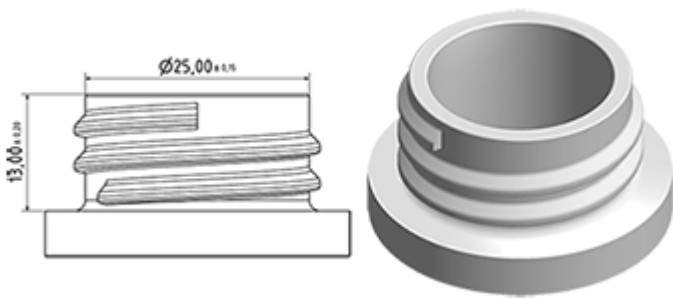

The MAXI sprayer is a professional high-performance model with a very high output of 2.2 ml per stroke. The MAXI has an extremely robust construction, designed for constant use over a long period. It has a long contoured three-finger trigger for effort-free operation. The trigger surface is textured for an easy grip even with wet or gloved hands.

The nozzle is fully adjustable from a fine mist to a direct jet. A foamer nozzle is also available. The diptube filter is fitted as standard.

The Maxi is recommended for professional, industrial and janitorial use and for all applications where a large quantity of product sprayed is required.

General Information

- Ordering numbers : MAXI JTBS270BJAU
- Spraying capacity : 2.2 ml
- Weight : 38.00 gr
- Color :
- Tube length : 270 mm

Neck : 28/400

Standard packaging :

- 400 pcs per box
- Dimensions : 57 x 39 x 55 cm
- Gross weight : 16.45 Kg