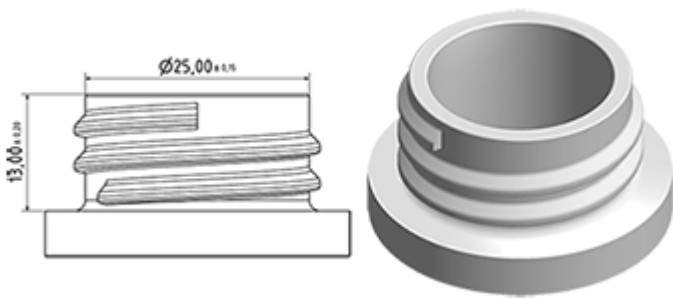

The MAXI sprayer is a professional high-performance model with a very high output of 2.2 ml per stroke. The MAXI has an extremely robust construction, designed for constant use over a long period. It has a long contoured three-finger trigger for effort-free operation. The trigger surface is textured for an easy grip even with wet or gloved hands.

The nozzle is fully adjustable from a fine mist to a direct jet. A foamer nozzle is also available. The diptube filter is fitted as standard.

The Maxi is recommended for professional, industrial and janitorial use and for all applications where a large quantity of product sprayed is required.

General Information

- Ordering numbers : MAXI JTBS270BBLA
- Spraying capacity : 2.2 ml
- Weight : 38.00 gr
- Color :
- Tube length : 270 mm

Neck : 28/400

Standard packaging :

- 400 pcs per box
- Dimensions : 57 x 39 x 55 cm
- Gross weight : 16.45 Kg