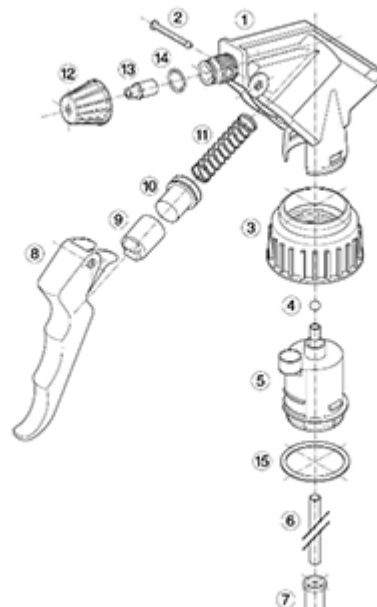

General Information

- Ordering numbers : MAXI JTBS270BBLA
- Spraying capacity : 2.2 ml
- Weight : 38.00 gr
- Color :
- Tube length : 270 mm

Neck : 28/400

Standard packaging :

- 400 pcs per box
- Dimensions : 57 x 39 x 55 cm
- Gross weight : 16.45 Kg

Photo

Exploded View

Pos	description	Material
1	Body	PP
2	Rivet	POM
3	Ring	PP
4	Ball	st. steel 302
5	Connection	PP
6	Tube	PE
7	Filter	PP
8	Trigger	PP
9	Washer holder	PP
10	Washer	NBR
11	Spring	st. steel 302
12	Nozzle	PP
13	Valve	POM
14	O-ring	NBR
15	Seal	PE/EPE