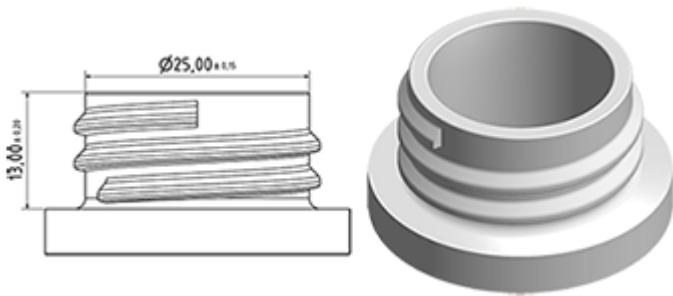

The MAXI sprayer is a professional high-performance model with a very high output of 2.2 ml per stroke. The MAXI has an extremely robust construction, designed for constant use over a long period. It has a long contoured three-finger trigger for effort-free operation. The trigger surface is textured for an easy grip even with wet or gloved hands.

The nozzle is fully adjustable from a fine mist to a direct jet. A foamer nozzle is also available. The diptube filter is fitted as standard.

The Maxi is recommended for professional, industrial and janitorial use and for all applications where a large quantity of product sprayed is required.

General Information

- Ordering numbers : MAXI JTBS270BBEU
- Spraying capacity : 2.2 ml
- Weight : 38.00 gr
- Color :
- Tube length : 270 mm

Neck : 28/400

Standard packaging :

- 400 pcs per box
- Dimensions : 57 x 39 x 55 cm
- Gross weight : 16.45 Kg