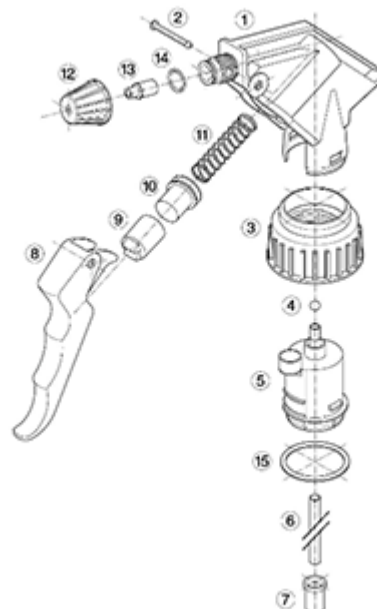

General Information

- Ordering numbers : MAXI JTBS270BBEU
- Spraying capacity : 2.2 ml
- Weight : 38.00 gr
- Color :
- Tube length : 270 mm

Neck : 28/400

Standard packaging :

- 400 pcs per box
- Dimensions : 57 x 39 x 55 cm
- Gross weight : 16.45 Kg

Photo

Exploded View

Pos	description	Material
1	Body	PP
2	Rivet	POM
3	Ring	PP
4	Ball	st. steel 302
5	Connection	PP
6	Tube	PE
7	Filter	PP
8	Trigger	PP
9	Washer holder	PP
10	Washer	NBR
11	Spring	st. steel 302
12	Nozzle	PP
13	Valve	POM
14	O-ring	NBR
15	Seal	PE/EPE