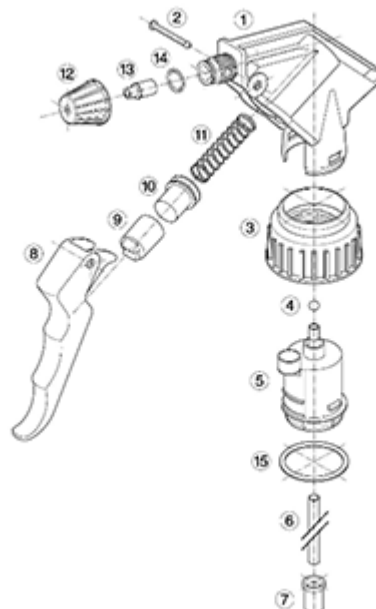

General Information

- Ordering numbers : MAXI JTBS270BBEU
- Spraying capacity : 2.2 ml
- Weight : 38.00 gr
- Color :
- Tube length : 270 mm

Neck : 28/400

Standard packaging :

- 400 pcs per box
- Dimensions : 57 x 39 x 55 cm
- Gross weight : 16.45 Kg

Photo

Exploded View

Pos	description	Material
1	Body	PP
2	Rivet	POM
3	Ring	PP
4	Ball	st. steel 302
5	Connection	PP
6	Tube	PE
7	Filter	PP
8	Trigger	PP
9	Washer holder	PP
10	Washer	NBR
11	Spring	st. steel 302
12	Nozzle	PP
13	Valve	POM
14	O-ring	NBR
15	Seal	PE/EPE