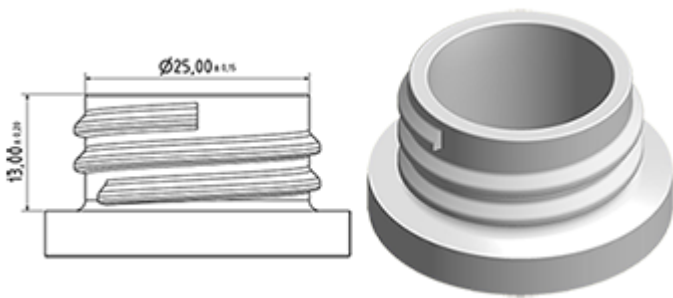

The MAXI sprayer is a professional high-performance model with a very high output of 2.2 ml per stroke. The MAXI has an extremely robust construction, designed for constant use over a long period. It has a long contoured three-finger trigger for effort-free operation. The trigger surface is textured for an easy grip even with wet or gloved hands.

The nozzle is fully adjustable from a fine mist to a direct jet. A foamer nozzle is also available. The diptube filter is fitted as standard.

The Maxi is recommended for professional, industrial and janitorial use and for all applications where a large quantity of product sprayed is required.

General Information

- Ordering numbers : MAXI JTBS270BBEU
- Spraying capacity : 2.2 ml
- Weight : 38.00 gr
- Color :
- Tube length : 270 mm

Neck : 28/400

Standard packaging :

- 400 pcs per box
- Dimensions : 57 x 39 x 55 cm
- Gross weight : 16.45 Kg