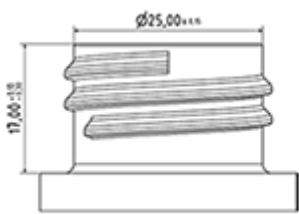

**General Information**

- Ordering numbers : ECODISP02BH178BBLA
- Weight : 13.20 gr
- Color : white
- Maximum depth of the bottle : 178 mm

**Neck : 28/410**

**Photo**

**Standard packaging :**

- 1000 pcs per box
- Dimensions : 50 x 40 x 40 cm
- Gross weight : 14.00 Kg

**Material**

Pos	description	Material
1	pusher	PP
2	push guide	PP
3	ring	PP
4	Spring	st. steel 302
5	valve	PP
6	Ball	PP
7	Body	PP
8	Seal	PE/EPE
9	Tube	PE

Media