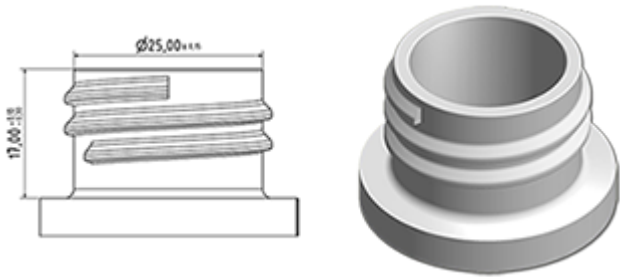

General Information

- Ordering numbers : ECODISP02BH178BBLA
- Weight : 13.20 gr
- Color : white
- Maximum depth of the bottle : 178 mm

Neck : 28/410

Photo

Standard packaging :

- 1000 pcs per box
- Dimensions : 50 x 40 x 40 cm
- Gross weight : 14.00 Kg

Material

| Pos | description | Material |
|-----|-------------|---------------|
| 1 | pusher | PP |
| 2 | push guide | PP |
| 3 | ring | PP |
| 4 | Spring | st. steel 302 |
| 5 | valve | PP |
| 6 | Ball | PP |
| 7 | Body | PP |
| 8 | Seal | PE/EPE |
| 9 | Tube | PE |