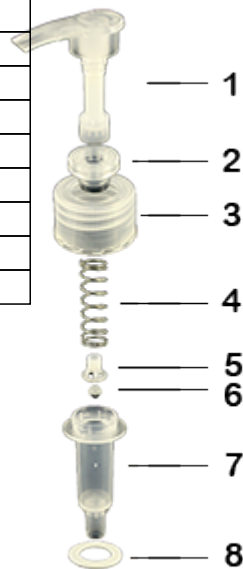

General Information

- Ordering numbers : ECODISP02BH178BBLA
- Weight : 13.20 gr
- Color : white
- Maximum depth of the bottle : 178 mm

Neck : 28/410

Photo

Standard packaging :

- 1000 pcs per box
- Dimensions : 50 x 40 x 40 cm
- Gross weight : 14.00 Kg

Material

| Pos | description | Material |
|-----|-------------|---------------|
| 1 | pusher | PP |
| 2 | push guide | PP |
| 3 | ring | PP |
| 4 | Spring | st. steel 302 |
| 5 | valve | PP |
| 6 | Ball | PP |
| 7 | Body | PP |
| 8 | Seal | PE/EPE |
| 9 | Tube | PE |