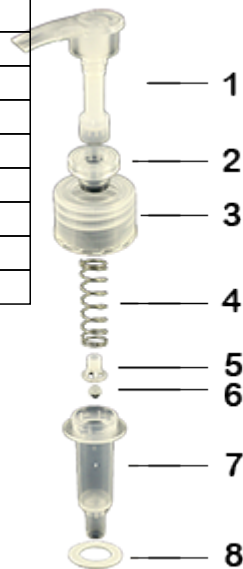

General Information

- Ordering numbers : ECODISP02BH178BBLA
- Weight : 13.20 gr
- Color : white
- Maximum depth of the bottle : 178 mm

Neck : 28/410

Photo

Standard packaging :

- 1000 pcs per box
- Dimensions : 50 x 40 x 40 cm
- Gross weight : 14.00 Kg

Material

Pos	description	Material
1	pusher	PP
2	push guide	PP
3	ring	PP
4	Spring	st. steel 302
5	valve	PP
6	Ball	PP
7	Body	PP
8	Seal	PE/EPE
9	Tube	PE

Media