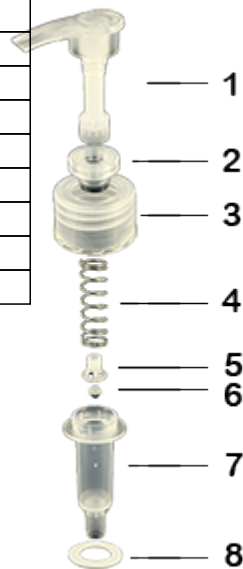

**General Information**

- Ordering numbers : ECODISP02BH178BBLA
- Weight : 13.20 gr
- Color : white
- Maximum depth of the bottle : 178 mm

**Neck : 28/410**

**Photo**

**Standard packaging :**

- 1000 pcs per box
- Dimensions : 50 x 40 x 40 cm
- Gross weight : 14.00 Kg

**Material**

Pos	description	Material
1	pusher	PP
2	push guide	PP
3	ring	PP
4	Spring	st. steel 302
5	valve	PP
6	Ball	PP
7	Body	PP
8	Seal	PE/EPE
9	Tube	PE

Media