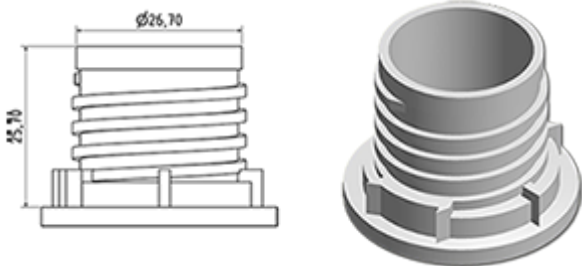

The dosing system is delivered on a tamper-evident screwing cap. At the first use, the dosing-system goes on the bottle.

At the first use, the sealing-ring breaks and the screwing cap dissociates oneself from the dosing system. You only have to press on the side of the bottle to dose and then to pour the product.

When the bottle is empty, it is impossible to use the dosing system once again.

General Information

- Ordering numbers : DOSY JE G BLA
- Weight : 11.00 gr
- Color : white
- Dimensions : diameter 38 mm / height 83 mm

Photo

Neck : G141

Standard packaging :

- 870 pcs per box
- Dimensions : 60 x 40 x 31 cm
- Gross weight : 10.35 Kg

Material

Pos	description	Material
1	Cap	HDPE
2	Tube	PP
3	topette	LDPE