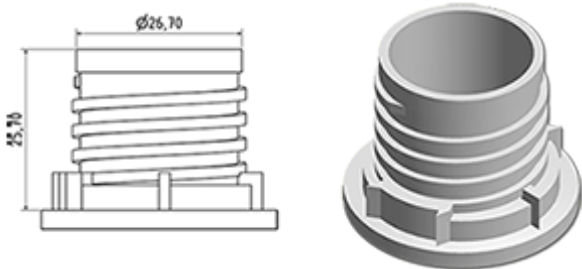

The dosing system is delivered on a tamper-evident screwing cap. At the first use, the dosing-system goes on the bottle.

At the first use, the sealing-ring breaks and the screwing cap dissociates oneself from the dosing system. You only have to press on the side of the bottle to dose and then to pour the product.

When the bottle is empty, it is impossible to use the dosing system once again.

General Information

- Ordering numbers : DOSY JE G BLA
- Weight : 11.00 gr
- Color : white
- Dimensions : diameter 38 mm / height 83 mm

Photo

Neck : G141

Standard packaging :

- 870 pcs per box
- Dimensions : 60 x 40 x 31 cm
- Gross weight : 10.35 Kg

Material

Pos	description	Material
1	Cap	HDPE
2	Tube	PP
3	topette	LDPE