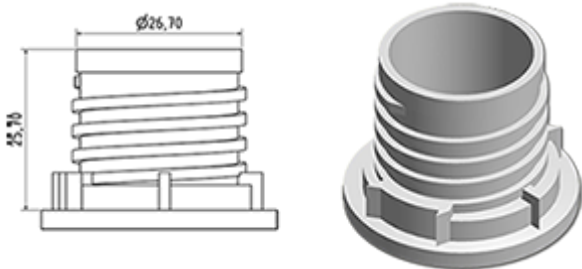

The dosing system is delivered on a tamper-evident screwing cap. At the first use, the dosing-system goes on the bottle.

At the first use, the sealing-ring breaks and the screwing cap dissociates oneself from the dosing system. You only have to press on the side of the bottle to dose and then to pour the product.

When the bottle is empty, it is impossible to use the dosing system once again.

General Information

- Ordering numbers : DOSY JE F BLA
- Weight : 11.00 gr
- Color : white
- Dimensions : diameter 38 mm / height 83 mm

Photo

Neck : G141

Standard packaging :

- 870 pcs per box
- Dimensions : 60 x 40 x 31 cm
- Gross weight : 10.35 Kg

Material

Pos	description	Material
1	Cap	HDPE
2	Tube	PP
3	topette	LDPE