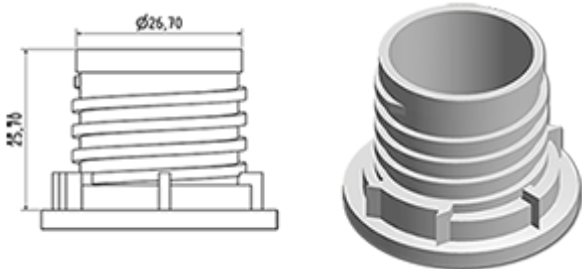

The dosing system is delivered on a tamper-evident screwing cap. At the first use, the dosing-system goes on the bottle.

At the first use, the sealing-ring breaks and the screwing cap dissociates oneself from the dosing system. You only have to press on the side of the bottle to dose and then to pour the product.

When the bottle is empty, it is impossible to use the dosing system once again.

General Information

- Ordering numbers : DOSY JE E BLA
- Weight : 11.00 gr
- Color : white
- Dimensions : diameter 38 mm / height 83 mm

Photo

Neck : G141

Standard packaging :

- 870 pcs per box
- Dimensions : 60 x 40 x 31 cm
- Gross weight : 10.35 Kg

Material

Pos	description	Material
1	Cap	HDPE
2	Tube	PP
3	topette	LDPE