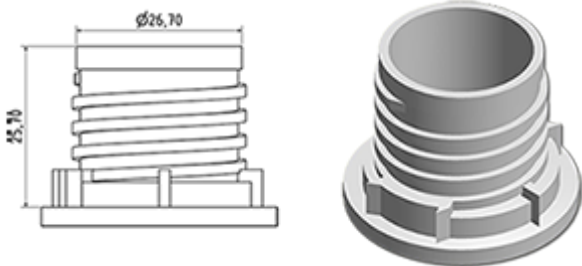

The dosing system is delivered on a tamper-evident screwing cap. At the first use, the dosing-system goes on the bottle.

At the first use, the sealing-ring breaks and the screwing cap dissociates oneself from the dosing system. You only have to press on the side of the bottle to dose and then to pour the product.

When the bottle is empty, it is impossible to use the dosing system once again.

General Information

- Ordering numbers : DOSY JE E BLA
- Weight : 11.00 gr
- Color : white
- Dimensions : diameter 38 mm / height 83 mm

Photo

Neck : G141

Standard packaging :

- 870 pcs per box
- Dimensions : 60 x 40 x 31 cm
- Gross weight : 10.35 Kg

Material

Pos	description	Material
1	Cap	HDPE
2	Tube	PP
3	topette	LDPE