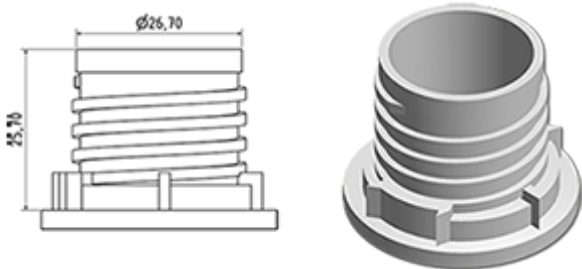

The dosing system is delivered on a tamper-evident screwing cap. At the first use, the dosing-system goes on the bottle.

At the first use, the sealing-ring breaks and the screwing cap dissociates oneself from the dosing system. You only have to press on the side of the bottle to dose and then to pour the product.

When the bottle is empty, it is impossible to use the dosing system once again.

General Information

- Ordering numbers : DOSY JE B BLA
- Weight : 11.00 gr
- Color : white
- Dimensions : diameter 38 mm / height 83 mm

Photo

Neck : G141

Standard packaging :

- 870 pcs per box
- Dimensions : 60 x 40 x 31 cm
- Gross weight : 10.35 Kg

Material

Pos	description	Material
1	Cap	HDPE
2	Tube	PP
3	topette	LDPE