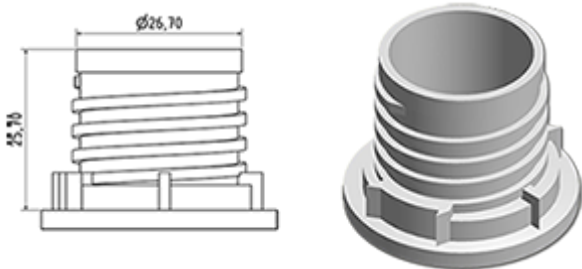

The dosing system is delivered on a tamper-evident screwing cap. At the first use, the dosing-system goes on the bottle.

At the first use, the sealing-ring breaks and the screwing cap dissociates oneself from the dosing system. You only have to press on the side of the bottle to dose and then to pour the product.

When the bottle is empty, it is impossible to use the dosing system once again.

**General Information**

- Ordering numbers : DOSY JE A BLA
- Weight : 11.00 gr
- Color : white
- Dimensions : diameter 38 mm / height 83 mm

**Photo**

**Neck : G141**

**Standard packaging :**

- 870 pcs per box
- Dimensions : 60 x 40 x 31 cm
- Gross weight : 10.35 Kg

**Material**

Pos	description	Material
1	Cap	HDPE
2	Tube	PP
3	topette	LDPE