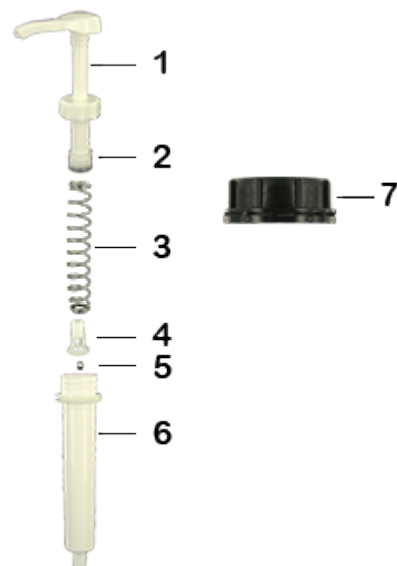

General Information

- Ordering numbers : DIS30ECOL 060BLA 10
- Weight : 63.00 gr
- Color : white
- Maximum depth of the bottle : 355 mm

Neck : DIN 51

Photo

Standard packaging :

- 200 pcs per box
- Dimensions : 47 x 39 x 52 cm
- Gross weight : 13.60 Kg

Material

Pos	description	Material
1	push-button	ABS
2	Piston	PE
3	Main spring	St. steel 302
4	valve	PP
5	ball	St. steel 304
6	Cylinder	ABS
7	Cap DIN 51	HDPE
8	Tube	PE

Media