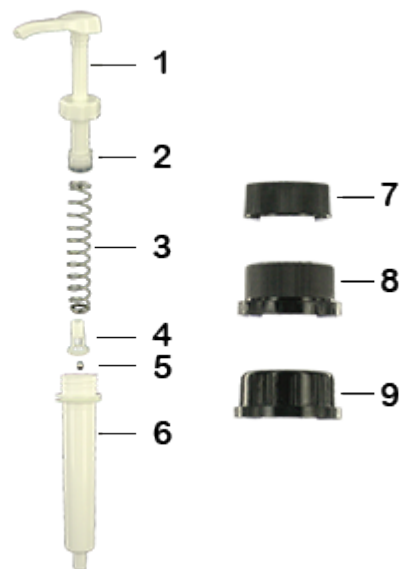

General Information

- Ordering numbers : DIS3002PP00060BLA 02
- Weight : 78.00 gr
- Color : white
- Maximum depth of the bottle : 355 mm

Neck : NU

Standard packaging :

- 100 pcs per box
- Dimensions : 60 x 40 x 31 cm
- Gross weight : 8.58 Kg

Photo

Material

Pos	description	Material
1	push-button	ABS
2	Piston	PE
3	Main spring	St. steel 302
4	valve	PP
5	ball	St. steel 304
6	Cylinder	ABS
7	Cap DIN 38	HDPE
8	Cap DIN 40	HDPE
9	Cap DIN 42	HDPE
10	Tube	PE