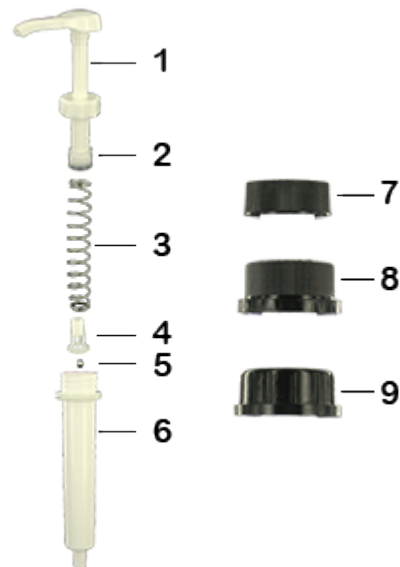

General Information

- Ordering numbers : DIS3002PP00060BLA 02
- Weight : 78.00 gr
- Color : white
- Maximum depth of the bottle : 355 mm

Neck : NU

Photo

Standard packaging :

- 100 pcs per box
- Dimensions : 60 x 40 x 31 cm
- Gross weight : 8.58 Kg

Material

Pos	description	Material
1	push-button	ABS
2	Piston	PE
3	Main spring	St. steel 302
4	valve	PP
5	ball	St. steel 304
6	Cylinder	ABS
7	Cap DIN 38	HDPE
8	Cap DIN 40	HDPE
9	Cap DIN 42	HDPE
10	Tube	PE