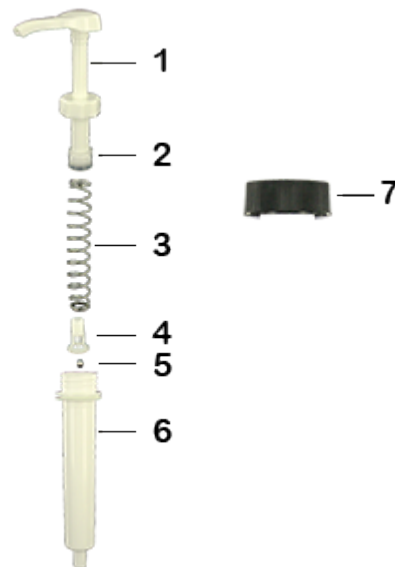

General Information

- Ordering numbers : DIS3002PP00060BLA 01
- Weight : 62.00 gr
- Color : white
- Maximum depth of the bottle : 355 mm

Neck : DIN 40

Standard packaging :

- 200 pcs per box
- Dimensions : 57 x 39 x 55 cm
- Gross weight : 13.65 Kg

Photo

Material

Pos	description	Material
1	push-button	ABS
2	Piston	PE
3	Main spring	St. steel 302
4	valve	PP
5	ball	St. steel 304
6	Cylinder	ABS
7	Cap DIN 40	HDPE
8	Tube	PE

Media