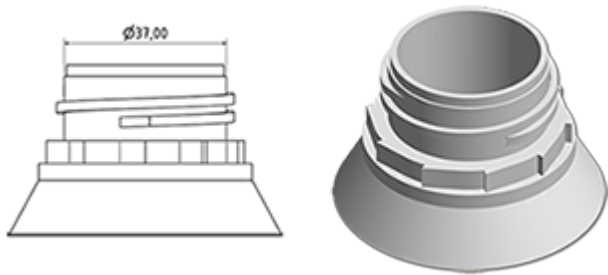

General Information

- Ordering numbers : DIS3002PP00060BLA 01
- Weight : 62.00 gr
- Color : white
- Maximum depth of the bottle : 355 mm

Neck : DIN 40

Standard packaging :

- 200 pcs per box
- Dimensions : 57 x 39 x 55 cm
- Gross weight : 13.65 Kg

Photo

Material

Pos	description	Material
1	push-button	ABS
2	Piston	PE
3	Main spring	St. steel 302
4	valve	PP
5	ball	St. steel 304
6	Cylinder	ABS
7	Cap DIN 40	HDPE
8	Tube	PE

Media