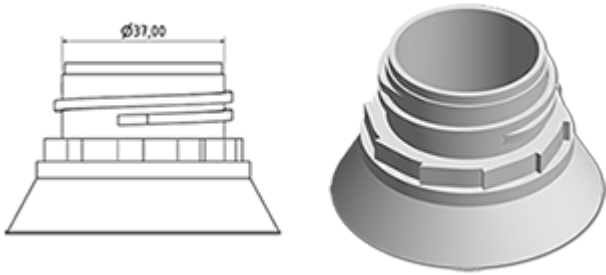

General Information

- Ordering numbers : DIS3002PP00060BLA 01
- Weight : 62.00 gr
- Color : white
- Maximum depth of the bottle : 355 mm

Neck : DIN 40

Standard packaging :

- 200 pcs per box
- Dimensions : 57 x 39 x 55 cm
- Gross weight : 13.65 Kg

Photo

Material

Pos	description	Material
1	push-button	ABS
2	Piston	PE
3	Main spring	St. steel 302
4	valve	PP
5	ball	St. steel 304
6	Cylinder	ABS
7	Cap DIN 40	HDPE
8	Tube	PE

Media