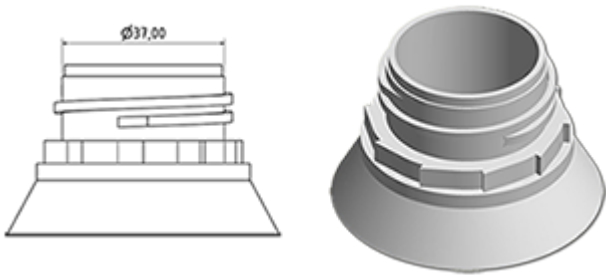

General Information

- Ordering numbers : DIS3002PP00060BLA 01
- Weight : 62.00 gr
- Color : white
- Maximum depth of the bottle : 355 mm

Neck : DIN 40

Standard packaging :

- 200 pcs per box
- Dimensions : 57 x 39 x 55 cm
- Gross weight : 13.65 Kg

Photo

Material

Pos	description	Material
1	push-button	ABS
2	Piston	PE
3	Main spring	St. steel 302
4	valve	PP
5	ball	St. steel 304
6	Cylinder	ABS
7	Cap DIN 40	HDPE
8	Tube	PE

Media