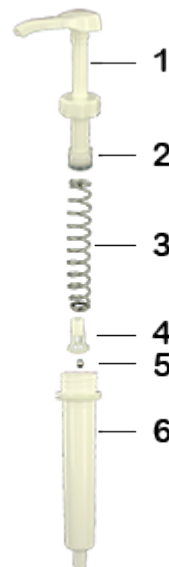

## General Information

- Ordering numbers : DIS3002PP00060BLA
- Weight : 62.00 gr
- Color : white
- Maximum depth of the bottle : 355 mm

Neck : NU

## Photo

## Standard packaging :

- 300 pcs per box
- Dimensions : 47 x 39 x 52 cm
- Gross weight : 19.60 Kg

## Material

Pos	description	Material
1	push-button	ABS
2	Piston	PE
3	Main spring	St. steel 302
4	valve	PP
5	ball	St. steel 304
6	Cylinder	ABS
7	Tube	PE

Media