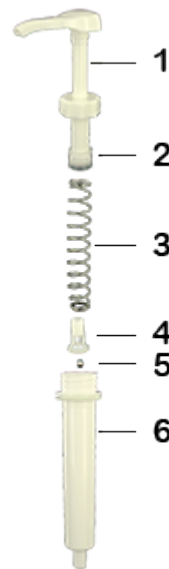

General Information

- Ordering numbers : DIS3002PP00060BLA
- Weight : 62.00 gr
- Color : white
- Maximum depth of the bottle : 355 mm

Neck : NU

Photo

Standard packaging :

- 300 pcs per box
- Dimensions : 47 x 39 x 52 cm
- Gross weight : 19.60 Kg

Material

Pos	description	Material
1	push-button	ABS
2	Piston	PE
3	Main spring	St. steel 302
4	valve	PP
5	ball	St. steel 304
6	Cylinder	ABS
7	Tube	PE

Media