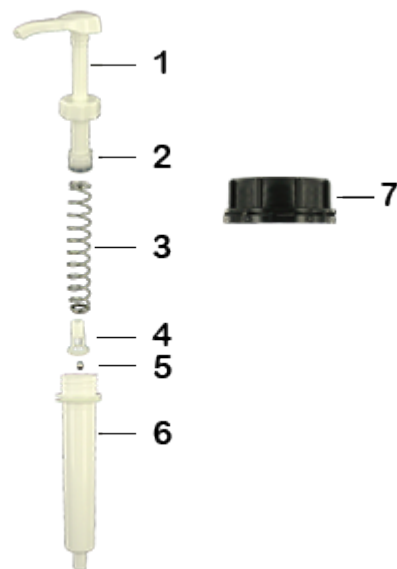

General Information

- Ordering numbers : DIS20ECOL 060BLA 10
- Weight : 63.00 gr
- Color : white
- Maximum depth of the bottle : 355 mm

Neck : DIN 51

Photo

Standard packaging :

- 200 pcs per box
- Dimensions : 47 x 39 x 52 cm
- Gross weight : 13.60 Kg

Material

Pos	description	Material
1	push-button	ABS
2	Piston	PE
3	Main spring	St. steel 302
4	valve	PP
5	ball	St. steel 304
6	Cylinder	ABS
7	Cap DIN 51	HDPE
8	Tube	PE

Media