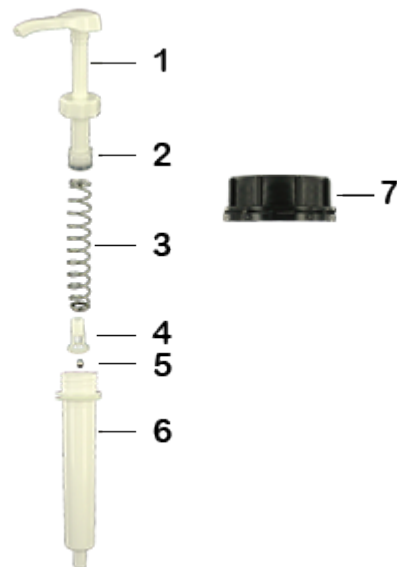

General Information

- Ordering numbers : DIS20ECOL 060BLA 10
- Weight : 63.00 gr
- Color : white
- Maximum depth of the bottle : 355 mm

Neck : DIN 51

Photo

Standard packaging :

- 200 pcs per box
- Dimensions : 47 x 39 x 52 cm
- Gross weight : 13.60 Kg

Material

Pos	description	Material
1	push-button	ABS
2	Piston	PE
3	Main spring	St. steel 302
4	valve	PP
5	ball	St. steel 304
6	Cylinder	ABS
7	Cap DIN 51	HDPE
8	Tube	PE

Media