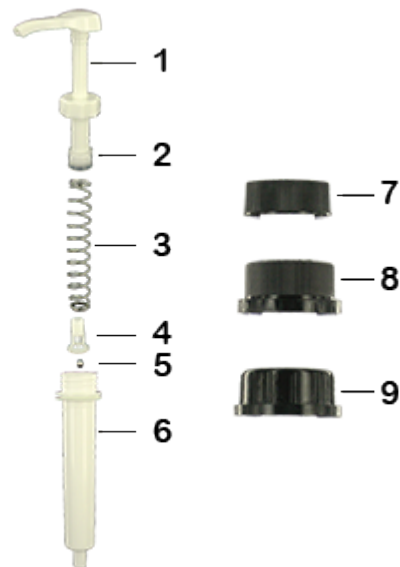

General Information

- Ordering numbers : DIS2002PP00060BLA 02
- Weight : 78.00 gr
- Color : white
- Maximum depth of the bottle : 355 mm

Neck : NU

Standard packaging :

- 100 pcs per box
- Dimensions : 60 x 40 x 31 cm
- Gross weight : 8.58 Kg

Photo

Material

| Pos | description | Material |
|-----|-------------|---------------|
| 1 | push-button | ABS |
| 2 | Piston | PE |
| 3 | Main spring | St. steel 302 |
| 4 | valve | PP |
| 5 | ball | St. steel 304 |
| 6 | Cylinder | ABS |
| 7 | Cap DIN 38 | HDPE |
| 8 | Cap DIN 40 | HDPE |
| 9 | Cap DIN 42 | HDPE |
| 10 | Tube | PE |