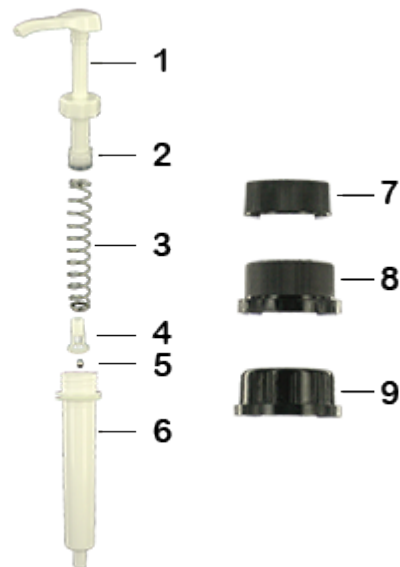

General Information

- Ordering numbers : DIS2002PP00060BLA 02
- Weight : 78.00 gr
- Color : white
- Maximum depth of the bottle : 355 mm

Neck : NU

Standard packaging :

- 100 pcs per box
- Dimensions : 60 x 40 x 31 cm
- Gross weight : 8.58 Kg

Photo

Material

Pos	description	Material
1	push-button	ABS
2	Piston	PE
3	Main spring	St. steel 302
4	valve	PP
5	ball	St. steel 304
6	Cylinder	ABS
7	Cap DIN 38	HDPE
8	Cap DIN 40	HDPE
9	Cap DIN 42	HDPE
10	Tube	PE