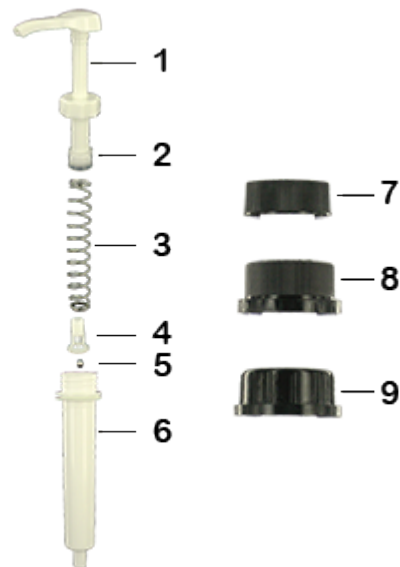

General Information

- Ordering numbers : DIS2002PP00060BLA 02
- Weight : 78.00 gr
- Color : white
- Maximum depth of the bottle : 355 mm

Neck : NU

Photo

Standard packaging :

- 100 pcs per box
- Dimensions : 60 x 40 x 31 cm
- Gross weight : 8.58 Kg

Material

Pos	description	Material
1	push-button	ABS
2	Piston	PE
3	Main spring	St. steel 302
4	valve	PP
5	ball	St. steel 304
6	Cylinder	ABS
7	Cap DIN 38	HDPE
8	Cap DIN 40	HDPE
9	Cap DIN 42	HDPE
10	Tube	PE