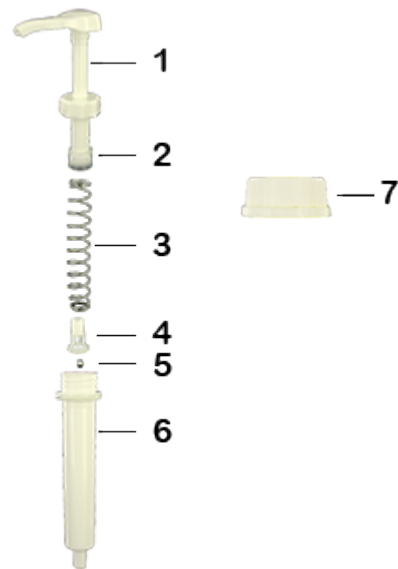

General Information

- Ordering numbers : DIS2002PP00060BLA 01
- Weight : 62.00 gr
- Color : white
- Maximum depth of the bottle : 355 mm

Neck : DIN 42

Photo

Standard packaging :

- 350 pcs per box
- Dimensions : 57 x 39 x 55 cm
- Gross weight : 22.95 Kg

Material

Pos	description	Material
1	push-button	ABS
2	Piston	PE
3	Main spring	St. steel 302
4	valve	PP
5	ball	St. steel 304
6	Cylinder	ABS
7	Cap DIN 42	HDPE
8	Tube	PE

Media