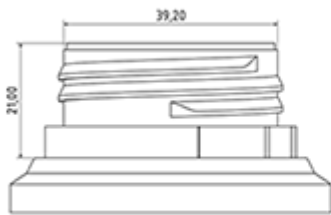

General Information

- Ordering numbers : DIS2002PP00060BLA 01
- Weight : 62.00 gr
- Color : white
- Maximum depth of the bottle : 355 mm

Neck : DIN 42

Photo

Standard packaging :

- 350 pcs per box
- Dimensions : 57 x 39 x 55 cm
- Gross weight : 22.95 Kg