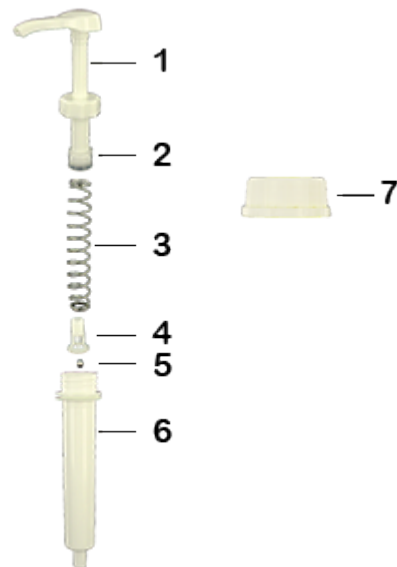

General Information

- Ordering numbers : DIS2002PP00060BLA 01
- Weight : 62.00 gr
- Color : white
- Maximum depth of the bottle : 355 mm

Neck : DIN 42

Standard packaging :

- 350 pcs per box
- Dimensions : 57 x 39 x 55 cm
- Gross weight : 22.95 Kg

Photo

Material

Pos	description	Material
1	push-button	ABS
2	Piston	PE
3	Main spring	St. steel 302
4	valve	PP
5	ball	St. steel 304
6	Cylinder	ABS
7	Cap DIN 42	HDPE
8	Tube	PE

Media