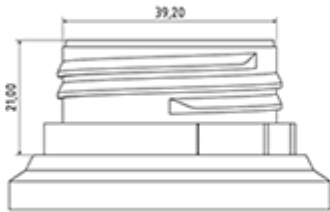

General Information

- Ordering numbers : DIS2002PP00060BLA 01
- Weight : 62.00 gr
- Color : white
- Maximum depth of the bottle : 355 mm

Neck : DIN 42

Standard packaging :

- 350 pcs per box
- Dimensions : 57 x 39 x 55 cm
- Gross weight : 22.95 Kg