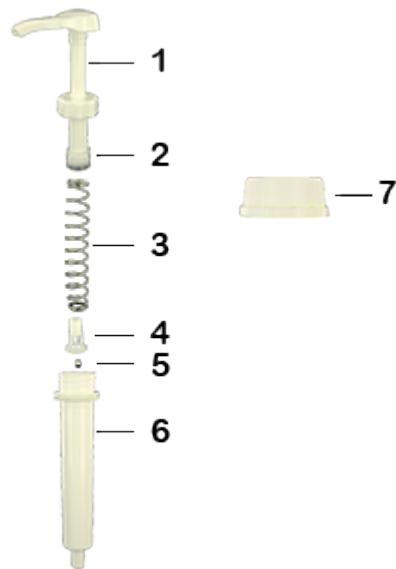

**General Information**

- Ordering numbers : DIS2002PP00060BLA 01
- Weight : 62.00 gr
- Color : white
- Maximum depth of the bottle : 355 mm

**Neck : DIN 42**

**Photo**

**Standard packaging :**

- 350 pcs per box
- Dimensions : 57 x 39 x 55 cm
- Gross weight : 22.95 Kg

**Material**

Pos	description	Material
1	push-button	ABS
2	Piston	PE
3	Main spring	St. steel 302
4	valve	PP
5	ball	St. steel 304
6	Cylinder	ABS
7	Cap DIN 42	HDPE
8	Tube	PE

Media