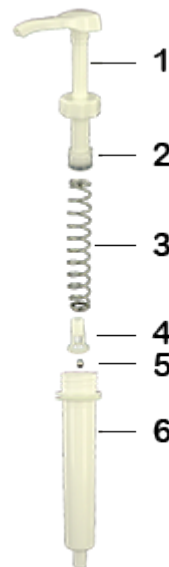

General Information

- Ordering numbers : DIS2002PP00060BLA
- Weight : 62.00 gr
- Color : white
- Maximum depth of the bottle : 355 mm

Neck : NU

Standard packaging :

- 300 pcs per box
- Dimensions : 47 x 39 x 52 cm
- Gross weight : 19.60 Kg

Photo

Material

Pos	description	Material
1	push-button	ABS
2	Piston	PE
3	Main spring	St. steel 302
4	valve	PP
5	ball	St. steel 304
6	Cylinder	ABS
7	Tube	PE

Media