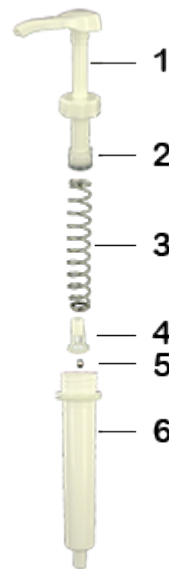

General Information

- Ordering numbers : DIS2002PP00060BLA
- Weight : 62.00 gr
- Color : white
- Maximum depth of the bottle : 355 mm

Neck : NU

Standard packaging :

- 300 pcs per box
- Dimensions : 47 x 39 x 52 cm
- Gross weight : 19.60 Kg

Photo

Material

Pos	description	Material
1	push-button	ABS
2	Piston	PE
3	Main spring	St. steel 302
4	valve	PP
5	ball	St. steel 304
6	Cylinder	ABS
7	Tube	PE

Media