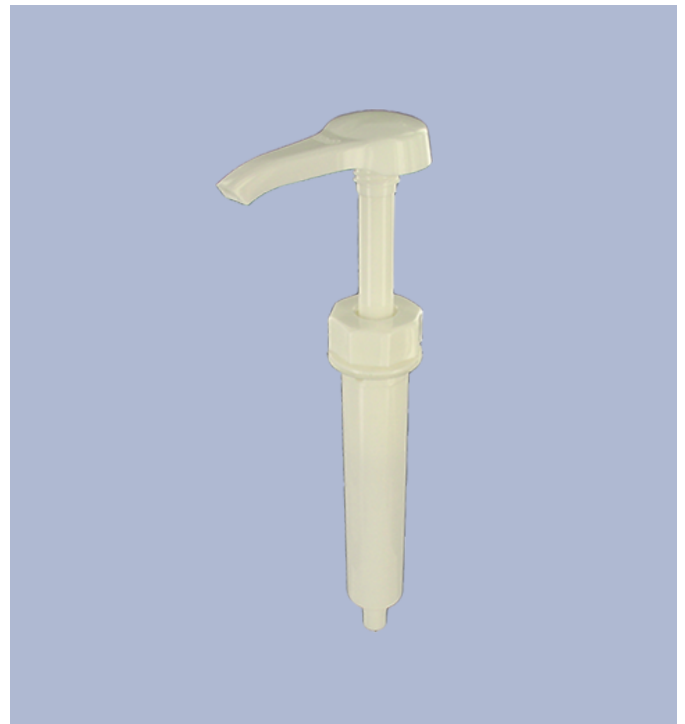

General Information

- Ordering numbers : DIS2002PP00060BLA
- Weight : 62.00 gr
- Color : white
- Maximum depth of the bottle : 355 mm

Neck : NU

Photo

Standard packaging :

- 300 pcs per box
- Dimensions : 47 x 39 x 52 cm
- Gross weight : 19.60 Kg

Material

Pos	description	Material
1	push-button	ABS
2	Piston	PE
3	Main spring	St. steel 302
4	valve	PP
5	ball	St. steel 304
6	Cylinder	ABS
7	Tube	PE

Media