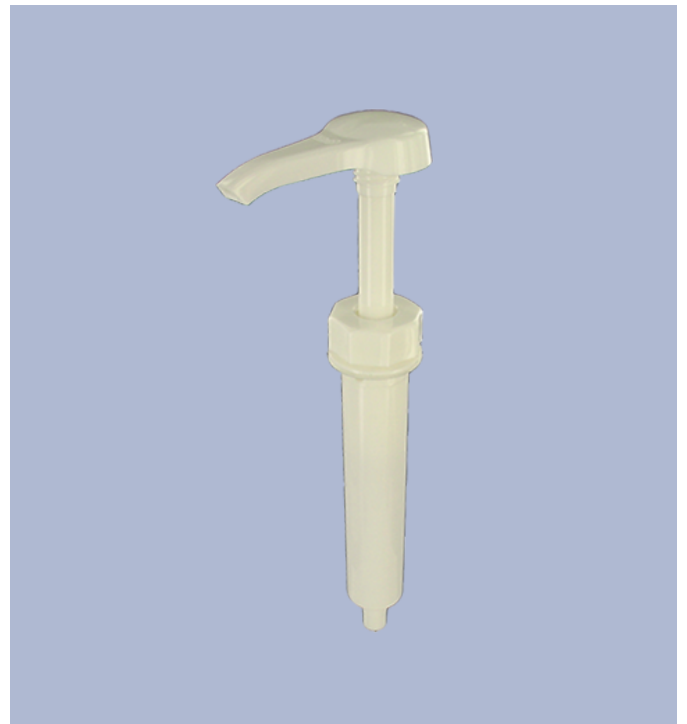

General Information

- Ordering numbers : DIS2002PP00060BLA
- Weight : 62.00 gr
- Color : white
- Maximum depth of the bottle : 355 mm

Neck : NU

Standard packaging :

- 300 pcs per box
- Dimensions : 47 x 39 x 52 cm
- Gross weight : 19.60 Kg

Photo

Material

Pos	description	Material
1	push-button	ABS
2	Piston	PE
3	Main spring	St. steel 302
4	valve	PP
5	ball	St. steel 304
6	Cylinder	ABS
7	Tube	PE

Media