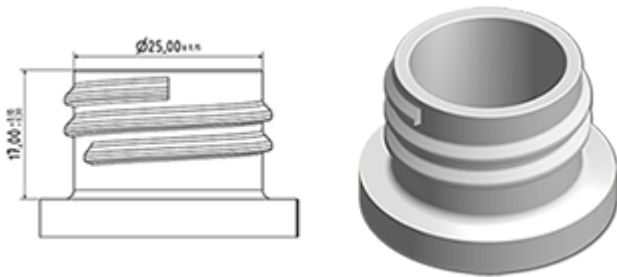

General Information :

- Ordering numbers : 0110006PEBH070BLA PL
- Capacity : 1100 ml
- Weight : 70.00 gr
- Color : white
- Material : HDPE SABIC B-5421
- Dimensions : diameter 84 mm / height 258 mm

Photo

Neck : 28/410

Standard packaging : PALLETTES

- 1408 pcs per pallet
- Dimensions 120 x 100 x 180 cm
- Gross weight 98.56 Kg

Recommended accessories () :

Jointed

hinge

Child safety Jointed

Media