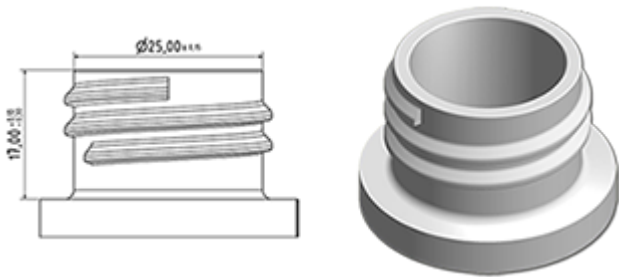

General Information :

- Ordering numbers : 0110006PEBH070BLA PL
- Capacity : 1100 ml
- Weight : 70.00 gr
- Color : white
- Material : HDPE SABIC B-5421
- Dimensions : diameter 84 mm / height 258 mm

Photo

Neck : 28/410

Standard packaging : PALLETTES

- 1408 pcs per pallet
- Dimensions 120 x 100 x 180 cm
- Gross weight 98.56 Kg

Recommended accessories () :

Media