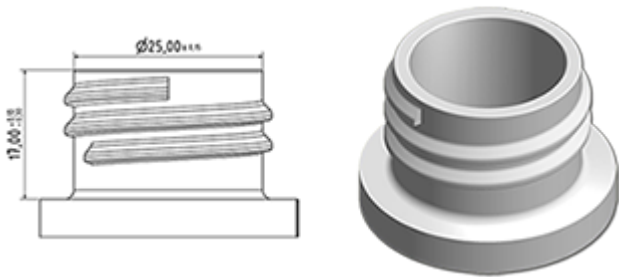

General Information :

- Ordering numbers : 0110006PEBH070BLA PL
- Capacity : 1100 ml
- Weight : 70.00 gr
- Color : white
- Material : HDPE SABIC B-5421
- Dimensions : diameter 84 mm / height 258 mm

Photo

Neck : 28/410

Standard packaging : PALLETES

- 1408 pcs per pallet
- Dimensions 120 x 100 x 180 cm
- Gross weight 98.56 Kg

Recommended accessories () :

Media